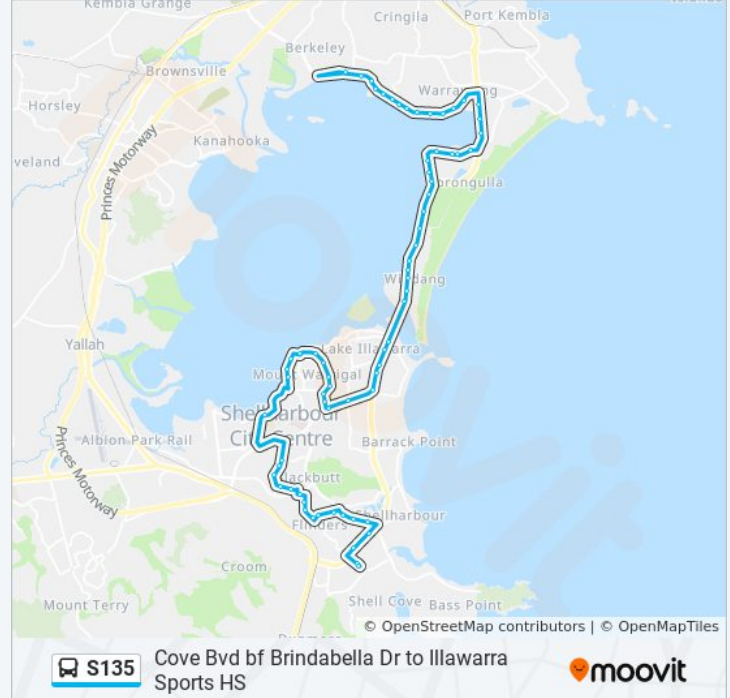

Landy Dr opp Cuthbert Dr

Landy Dr at Johnston St

Landy Dr opp Morgan Ave

Landy Dr opp Garrard Ave

Lake Entrance Rd after Landy Dr

Lake Entrance rd opp Leawarra Ave

Shellharbour Rd after Lake Entrance Rd

Shellharbour Rd after Barnes St

Lakeview Pde opp Fairymeadow Pkwy

148 Lakeview Pde

Illowra Cres after Lakeview Pde

Illowra Cres opp Primbee Public School

Illowra Cres opp Illowra Pkwy

King St opp King St Centre

King Ave opp Kemblawarra Rd

King Ave opp Hoskins Ave

Northcliffe Dr opp Margaret St

Northcliffe Dr opp Walker St

Northcliffe Dr opp Jackson Ave

Illawarra Yacht Club, Northcliffe Dr

Northcliffe Dr opp St Cloud Cres

Northcliffe Dr opp Buena Vista Ave

Direction: Shell Cove

68 stops

[VIEW LINE SCHEDULE](#)

Illawarra Sports High School, Northcliffe Dr

Northcliffe Dr after Caroon St

388 Northcliffe Dr

Northcliffe Dr before Lake Heights Rd

Northcliffe Dr at Lake Heights Rd