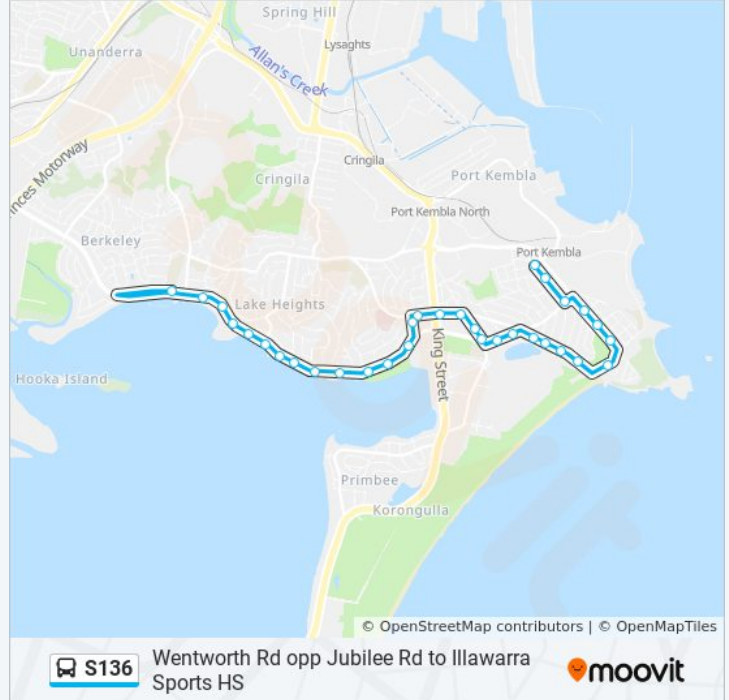

Direction: Illawarra Sports HS

Stops: 32

Trip Duration: 20 min

Line Summary:

Northcliffe Dr opp Jackson Ave

Illawarra Yacht Club, Northcliffe Dr

Northcliffe Dr opp St Cloud Cres

Northcliffe Dr opp Buena Vista Ave

Northcliffe Dr opp Lakes Heights Public School

Northcliffe Dr opp Lake Heights Rd

Von Guerard Park, Northcliffe Dr

151 Northcliffe Dr

Northcliffe Dr after Wollamai Cres

Northcliffe Dr opp Caroon St

Illawarra Sports High School, Northcliffe Dr

Direction: Port Kembla

29 stops

[VIEW LINE SCHEDULE](#)

Illawarra Sports High School, Northcliffe Dr

Northcliffe Dr after Caroon St

388 Northcliffe Dr

Northcliffe Dr before Lake Heights Rd

Northcliffe Dr at Lake Heights Rd

Stops: 29

Trip Duration: 18 min

Line Summary:

Cowper St at Parkes St

Cowper St at Third Ave

Cowper St opp Surfside Dr

Cowper St opp Port Kembla Swimming Pool

King George V Park, Olympic Bvd