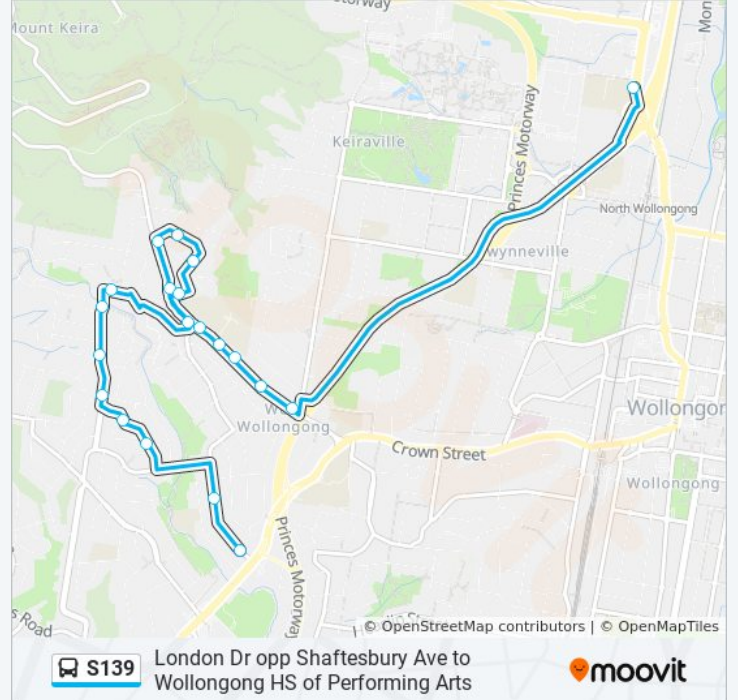

92 Mt Keira Rd

Mt Keira Rd at Hurt St

Mt Keira Rd opp Abercrombie St

Wollongong High School Performing Arts Centre,
Princes Hwy

S139 bus time schedules and route maps are available in an offline PDF at moovitapp.com. Use the [Moovit App](#) to see live bus times, train schedule or subway schedule, and step-by-step directions for all public transit in Sydney.

[About Moovit](#) · [MaaS Solutions](#) · [Supported Countries](#) · [Mooviter Community](#)

© 2024 Moovit - All Rights Reserved

Check Live Arrival Times