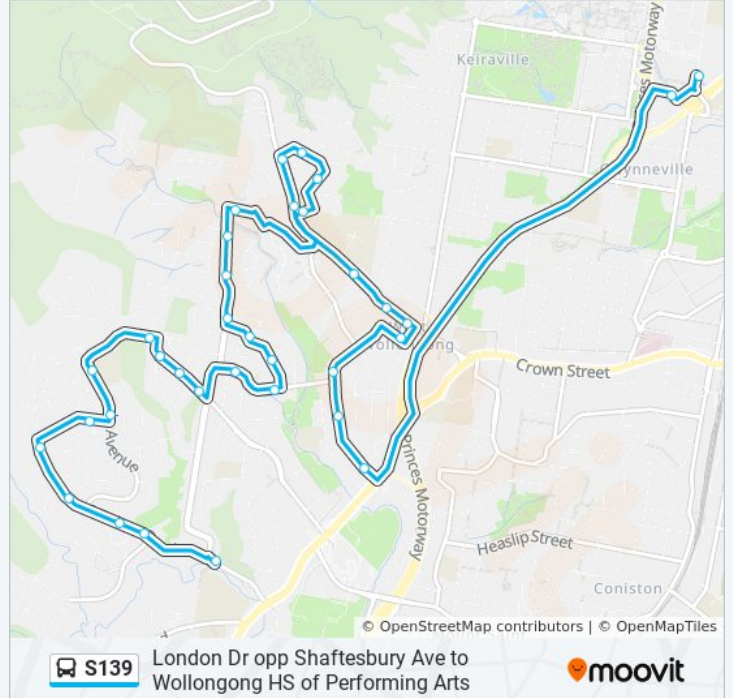

- Foleys Lane opp TAFE Illawarra
- University Ave after Graham Ave
- London Dr opp Shaftesbury Ave
- London Dr before Therry St
- Pooraka Ave after Uralba St
- Gundarun St before Abercrombie St
- Mt Keira Rd after Abercrombie St
- Mt Keira Rd opp Hurt St
- Mount Keira Rd opp Edmund Rice College
- Spring St after Mt Keira Rd
- Spring St after Keira St
- Spring St opp Medway Dr
- Mt Keira Rd at Allen St
- Mt Keira Rd before Spring St
- Carcoola St before Koloona Ave
- Koloona Ave opp Valley Dr
- Koloona Ave opp St Marks Cres
- Koloona Ave before Walang Ave
- Walang Ave opp Kilbirnie Pl
- Walang Ave opp Kilbirnie Pl
- Uralba St opp Walang Ave

**Direction:** Figtree

**Stops:** 34

**Trip Duration:** 30 min

**Line Summary:**

Uralba St before Zelang Ave

Bellevue Road opp Uralba St

Bellevue Rd opp Cypress Ave

Bellevue Rd at Brentwood Ave

Jacaranda Ave opp Oleander Ave

Nareena Hills Public School, Jacaranda Ave

Jacaranda Ave at Branch Ave

Lamerton Dr at Sampson Pl

O'Briens Rd after Lamerton Dr

O'Briens Rd opp Darragh Dr

O'Briens Rd opp Wollongong Church of Christ

O'Briens Rd opp George Fuller Dr

O'Briens Rd opp Figtree High School