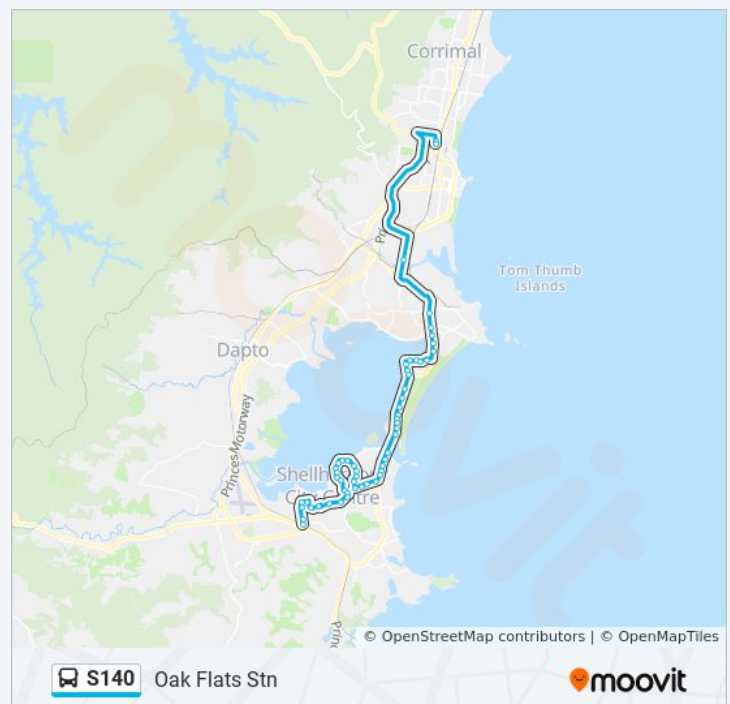

## S140 bus Info

**Direction:** Nth Wollongong

**Stops:** 53

**Trip Duration:** 53 min

**Line Summary:**

Stanley St after Addison Ave

Pur Pur Ave after Stanley St

Lake Illawarra South Public School, Pur Pur Ave

Windang Rd before Boronia Ave

Windang Rd opp Cedar Ave

Shellharbour Rd before Pur Pur Ave

Shellharbour Rd at Peterborough Ave

Warilla Grove Shops, Shellharbour Rd

Shellharbour Rd after Veronica St

Shellharbour Rd at Woodford Ave

### S140 bus Info

**Direction:** Oak Flats Stn

**Stops:** 55

**Trip Duration:** 50 min

**Line Summary:**

Lake Entrance Rd before Leawarra Ave

Lake Entrance Rd before The Kingsway

Landy Dr at Lake Entrance Rd

Landy Dr before Morgan Ave

Landy Dr opp Johnston St

Landy Dr after Cuthbert Dr

Landy Dr at Monckton Ave

Landy Dr opp Devitt Ave

Landy Dr opp Gathercole Ave

Henricks Pde at Wood Ave

Henricks Pde after Beaurepaire Ave