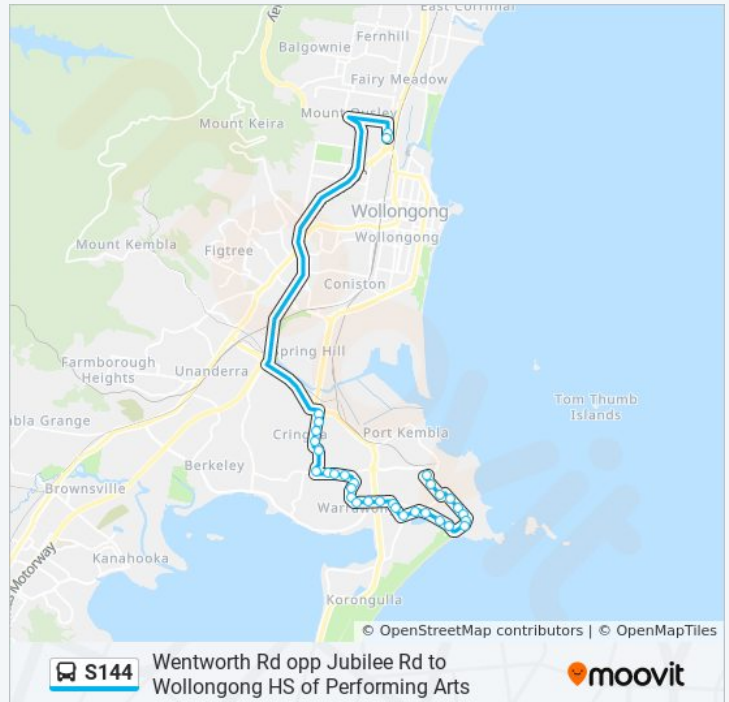

 S144

Wentworth Rd opp Jubilee Rd to Wollongong HS of Performing Arts

Get The App

The S144 bus line (Wentworth Rd opp Jubilee Rd to Wollongong HS of Performing Arts) has 2 routes. For regular weekdays, their operation hours are:

Flinders St after Gipps St

Princes Hwy opp Bourke St

Princes Hwy opp Achilles Ave

Wollongong High School Performing Arts Centre,
Princes Hwy

Direction: Port Kembla

32 stops

[VIEW LINE SCHEDULE](#)

Wollongong High School Performing Arts Centre,
Princes Hwy

King George V Park, Olympic Bvd

King George V Park, Military Rd

Military Rd opp Quarry St

Military Rd after Second Ave

Port Kembla Community Centre, Wentworth Rd

Wentworth St at Allan St

Darcy Rd at Military Rd

S144 bus Info

Direction: Port Kembla

Stops: 32

Trip Duration: 35 min

Line Summary:

S144 bus time schedules and route maps are available in an offline PDF at moovitapp.com. Use the [Moovit App](#) to see live bus times, train schedule or subway schedule, and step-by-step directions for all public transit in Sydney.