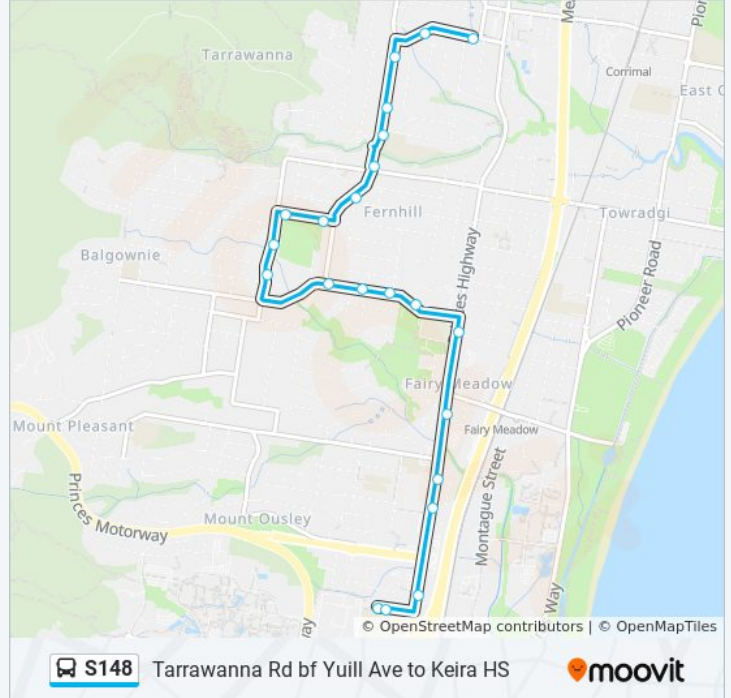

 S148

Tarrawanna Rd bf Yuill Ave to Keira HS

Get The App

The S148 bus line (Tarrawanna Rd bf Yuill Ave to Keira HS) has 2 routes. For regular weekdays, their operation hours are:

(1) Keira HS: 8:06 AM(2) Nth Wollongong: 3:20 PM

Use the Moovit App to find the closest S148 bus station near you and find out when is the next S148 bus arriving.

Direction: Keira HS

22 stops

[VIEW LINE SCHEDULE](#)

- Tarrawanna Rd before Yuill Ave
- Tarrawanna Rd at Angel St
- Meadow St opp Harrigan St
- Tarrawanna Community Hall, Meadow St
- Tarrawanna Public School, Meadow St
- Meadow St at Caldwell Ave
- Meadow St at Douglas Rd
- Brian St after Meadow St
- Brian St before Foothills Rd
- Foothills Rd opp Margaret St
- Foothills Rd before Farrell St
- Balgownie Rd at Meadow St
- Balgownie Rd at Strathallan Ave
- Balgownie Rd before Alexander St
- Balgownie Rd opp Guest Park
- Princes Hwy opp Fairy Meadow Demonstration School
- Princes Hwy opp Guest Ave
- Princes Hwy after Townsend Ave
- Princes Hwy opp Collaery Ave
- Princes Hwy opp Lysaght Ave
- Wollongong High School Performing Arts Centre,

Stops: 22

Trip Duration: 14 min

Line Summary:

Lysaght St, Bay 5

Keira HS, Lysaght St Bay 1

Direction: Nth Wollongong

25 stops

[VIEW LINE SCHEDULE](#)

Direction: Nth Wollongong

Stops: 25

Trip Duration: 15 min

Line Summary:

Meadow St opp Douglas Rd

Meadow St after Caldwell Ave

Meadow St opp Tarrawanna Public School

Meadow St opp Tarrawanna Community Hall