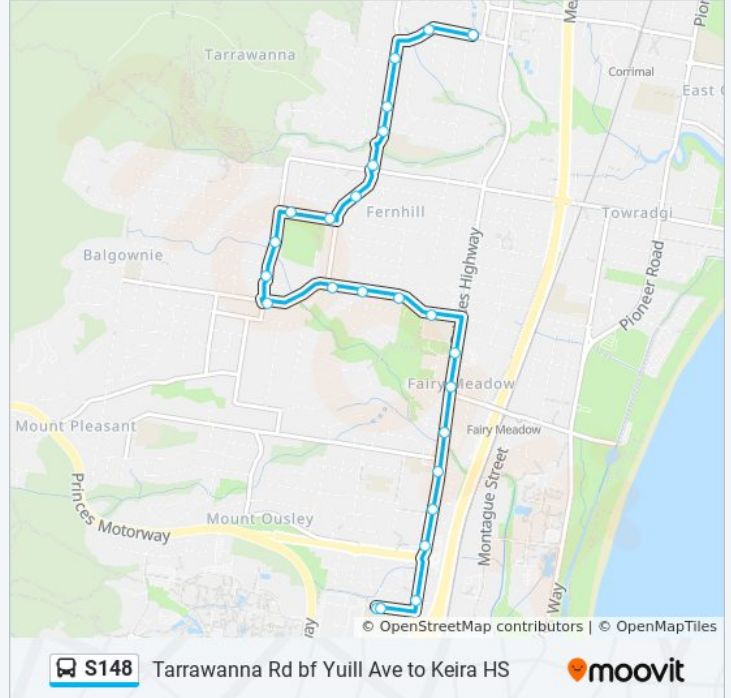

Use the Moovit App to find the closest S148 bus station near you and find out when is the next S148 bus arriving.

Direction: Keira HS

22 stops

[VIEW LINE SCHEDULE](#)

- Tarrawanna Rd before Yuill Ave
- Tarrawanna Rd at Angel St
- Meadow St opp Harrigan St
- Tarrawanna Community Hall, Meadow St
- Tarrawanna Public School, Meadow St
- Meadow St at Caldwell Ave
- Meadow St at Douglas Rd
- Brian St after Meadow St
- Brian St before Foothills Rd
- Foothills Rd opp Margaret St
- Foothills Rd before Farrell St
- Balgownie Rd at Meadow St
- Balgownie Rd at Strathallan Ave
- Balgownie Rd before Alexander St
- Balgownie Rd opp Guest Park
- Princes Hwy opp Fairy Meadow Demonstration School
- Princes Hwy opp Guest Ave
- Princes Hwy after Townsend Ave
- Princes Hwy opp Collaery Ave
- Princes Hwy opp Lysaght Ave
- Wollongong High School Performing Arts Centre,

Stops: 22

Trip Duration: 14 min

Line Summary:

Lysaght St, Bay 5

Keira HS, Lysaght St Bay 1

Direction: Nth Wollongong

25 stops

[VIEW LINE SCHEDULE](#)

Direction: Nth Wollongong

Stops: 25

Trip Duration: 15 min

Line Summary:

Meadow St opp Douglas Rd

Meadow St after Caldwell Ave

Meadow St opp Tarrawanna Public School

Meadow St opp Tarrawanna Community Hall

Meadow St at Harrigan St

Tarrawanna Rd opp Angel St

Tarrawanna Rd opp Yuill Ave

S148 bus time schedules and route maps are available in an offline PDF at moovitapp.com. Use the [Moovit App](#) to see live bus times, train schedule or subway schedule, and step-by-step directions for all public transit in Sydney.