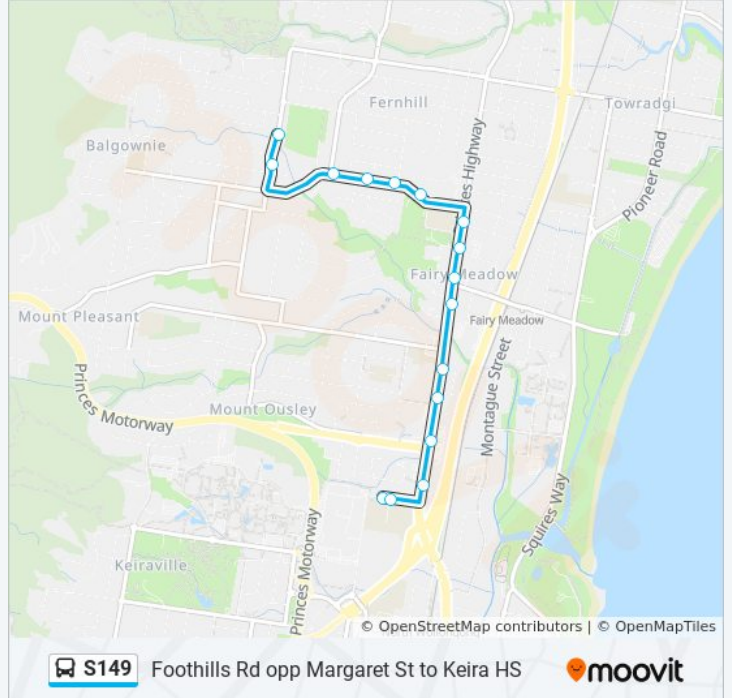

 S149

Foothills Rd opp Margaret St to Keira HS

Get The App

The S149 bus line (Foothills Rd opp Margaret St to Keira HS) has 2 routes. For regular weekdays, their operation hours are:

(1) Keira HS: 8:25 AM(2) Nth Wollongong: 3:15 PM

Use the Moovit App to find the closest S149 bus station near you and find out when is the next S149 bus arriving.

Direction: Keira HS

16 stops

[VIEW LINE SCHEDULE](#)

- Foothills Rd opp Margaret St
- Foothills Rd before Farrell St
- Balgownie Rd at Meadow St
- Balgownie Rd at Strathallan Ave
- Balgownie Rd before Alexander St
- Balgownie Rd opp Guest Park
- Princes Hwy opp Fairy Meadow Demonstration School
- Princes Hwy opp Guest Park
- Princes Hwy at Elliotts Rd
- Princes Hwy opp Guest Ave
- Princes Hwy after Townsend Ave
- Princes Hwy opp Collaery Ave
- Princes Hwy opp Mount Ousley Rd
- Princes Hwy opp Lysaght Ave
- Wollongong High School Performing Arts Centre, Lysaght St, Bay 5
- Keira HS, Lysaght St Bay 1

S149 bus Time Schedule

Keira HS Route Timetable:

Sunday	Not Operational
Monday	8:25 AM
Tuesday	8:25 AM
Wednesday	8:25 AM
Thursday	8:25 AM
Friday	Not Operational
Saturday	Not Operational

S149 bus Info

Direction: Keira HS

Stops: 16

Trip Duration: 15 min

Line Summary:

Direction: Nth Wollongong

16 stops

[VIEW LINE SCHEDULE](#)

- Keira High School, Lysaght St, Bay 1
- Keira HS, Lysaght St Bay 1
- Princes Hwy after Lysaght St
- Princes Hwy after Mt Ousley Rd
- Princes Hwy after McGrath St
- St John Vianney's Catholic Church, Princes Hwy
- Cabbage Tree Hotel, Princes Hwy
- Princes Hwy opp Elliotts Rd
- Guest Park, Princes Hwy
- Fairy Meadow Demonstration School, Balgownie Rd
- Guest Park, Balgownie Rd
- Balgownie Rd opp Strathallan Ave
- Balgownie Rd opp Meadow St
- Balgownie Rd at Foothills Rd
- Foothills Rd after Farrell St
- Foothills Rd before Margaret St