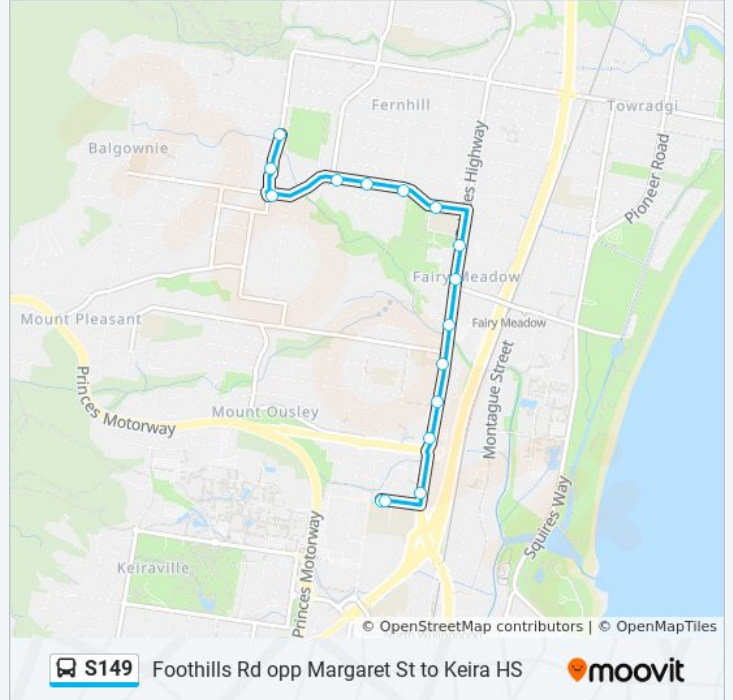

 S149

Foothills Rd opp Margaret St to Keira HS

Get The App

The S149 bus line (Foothills Rd opp Margaret St to Keira HS) has 2 routes. For regular weekdays, their operation hours are:

(1) Keira HS: 8:25 AM(2) Nth Wollongong: 3:15 PM

Use the Moovit App to find the closest S149 bus station near you and find out when is the next S149 bus arriving.

Direction: Keira HS

16 stops

[VIEW LINE SCHEDULE](#)

- Foothills Rd opp Margaret St
- Foothills Rd before Farrell St
- Balgownie Rd at Meadow St
- Balgownie Rd at Strathallan Ave
- Balgownie Rd before Alexander St
- Balgownie Rd opp Guest Park
- Princes Hwy opp Fairy Meadow Demonstration School
- Princes Hwy opp Guest Park
- Princes Hwy at Elliotts Rd
- Princes Hwy opp Guest Ave
- Princes Hwy after Townsend Ave
- Princes Hwy opp Collaery Ave
- Princes Hwy opp Mount Ousley Rd
- Princes Hwy opp Lysaght Ave
- Wollongong High School Performing Arts Centre, Lysaght St, Bay 5
- Keira HS, Lysaght St Bay 1

Stops: 16

Trip Duration: 15 min

Line Summary:

Direction: Nth Wollongong

16 stops

[VIEW LINE SCHEDULE](#)

- Keira High School, Lysaght St, Bay 1
- Keira HS, Lysaght St Bay 1
- Princes Hwy after Lysaght St
- Princes Hwy after Mt Ousley Rd
- Princes Hwy after McGrath St
- St John Vianney's Catholic Church, Princes Hwy
- Cabbage Tree Hotel, Princes Hwy
- Princes Hwy opp Elliotts Rd
- Guest Park, Princes Hwy
- Fairy Meadow Demonstration School, Balgownie Rd
- Guest Park, Balgownie Rd
- Balgownie Rd opp Strathallan Ave
- Balgownie Rd opp Meadow St
- Balgownie Rd at Foothills Rd
- Foothills Rd after Farrell St
- Foothills Rd before Margaret St

Direction: Nth Wollongong

Stops: 16

Trip Duration: 14 min

Line Summary:

S149 bus time schedules and route maps are available in an offline PDF at moovitapp.com. Use the [Moovit App](#) to see live bus times, train schedule or subway schedule, and step-by-step directions for all public transit in Sydney.