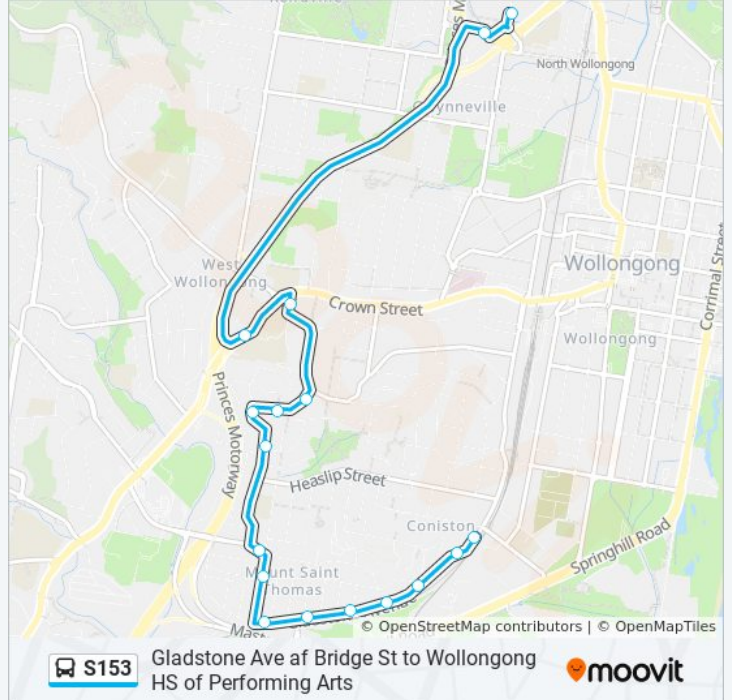

### Direction: Coniston Stn

17 stops

[VIEW LINE SCHEDULE](#)

Foleys Lane opp TAFE Illawarra

University Ave after Graham Ave

Princes Hwy opp The Illawarra Grammar School

Powell St opp St Therese Catholic Primary School

Woodlawn Ave after Norman St

Woodlawn Ave after Eastern Ave

St Johns Ave at Woodlawn Ave

St Johns Ave at Byrarong Ave

The Ave before Taronga Ave

Taronga Ave at Ocean St

Gladstone Ave before Mount St

Gladstone Ave at Prospect St

Gladstone Ave at John St

226 Gladstone Ave

Gladstone Ave at Ocean St

Gladstone Ave at Robertson St

Gladstone Ave before Bridge St

### S153 bus Info

**Direction:** Coniston Stn

**Stops:** 17

**Trip Duration:** 15 min

**Line Summary:**

**Direction: Coniston Stn**

18 stops

[VIEW LINE SCHEDULE](#)