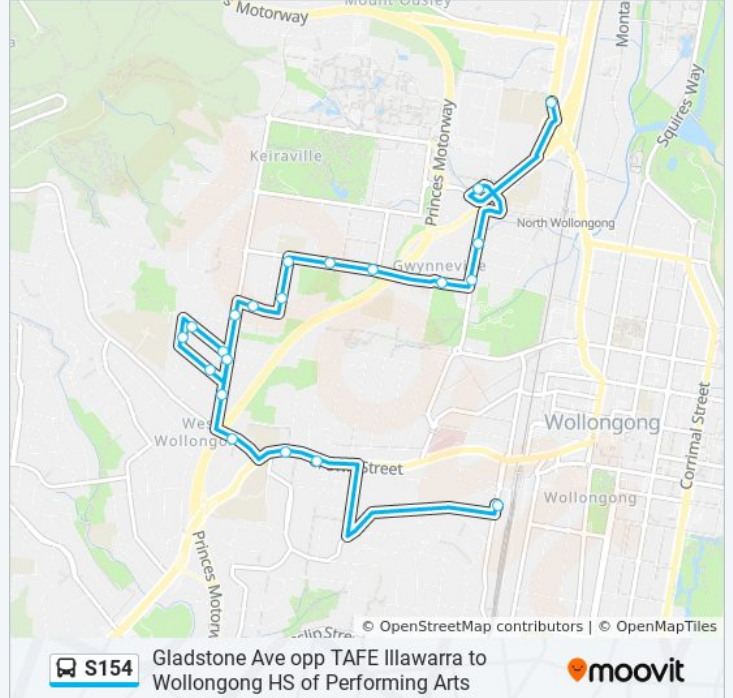

(1) Nth Wollongong: 7:58 AM(2) Piccadilly Arcade: 3:20 PM

Use the Moovit App to find the closest S154 bus station near you and find out when is the next S154 bus arriving.

Direction: Nth Wollongong

21 stops

[VIEW LINE SCHEDULE](#)

- Gladstone Ave opp TAFE Illawarra
- Crown St opp Gilmore St
- Crown St opp Fisher St
- Mount Keira Rd before Princes Hwy
- Robsons Rd opp Buckle Cres
- Parsons St after Robsons Rd
- Parsons St before Armstrong St
- Armstrong St before Cochrane St
- Cochrane St before Robsons Rd
- Robsons Rd at Parsons St
- Robsons Rd after Keira Mine Rd
- Rose St at Bell St
- William St opp Akuna St
- William St before Gipps Rd
- Gipps rd before John st
- Gipps Rd before Eastern St
- Gipps Rd opp Wiseman Park
- Foley St opp Gipps St
- Foley St opp Lucinda St
- TAFE Illawarra, University Ave
- Wollongong High School Performing Arts Centre,

Direction: Nth Wollongong

Stops: 21

Trip Duration: 22 min

Line Summary:

Direction: Piccadilly Arcade

26 stops

[VIEW LINE SCHEDULE](#)

- Foleys Lane opp TAFE Illawarra
- Foley St opp Hillview Ave
- Foley St opp Catherine St
- Wiseman Park, Gipps Rd
- St Brigid's Primary School, Gipps Rd
- Gipps Rd opp John St
- William St after Gipps Rd
- William St at Akuna St
- Rose St opp Grey St
- Rose St at Robsons Rd
- Robsons Rd before Keira Mine Rd
- Parsons St after Robsons Rd
- Parsons St before Armstrong St
- Armstrong St before Cochrane St
- Cochrane St before Robsons Rd
- Robsons Rd after Buckle Cres
- Mount Keira Rd before Crown St
- Crown St at Fisher St

Direction: Piccadilly Arcade

Stops: 26

Trip Duration: 15 min

Line Summary:

Crown St after Gilmore St

Crown St at Rosemont St

Mangerton Rd at Howarth Pl

Mangerton Rd at Rowland Ave