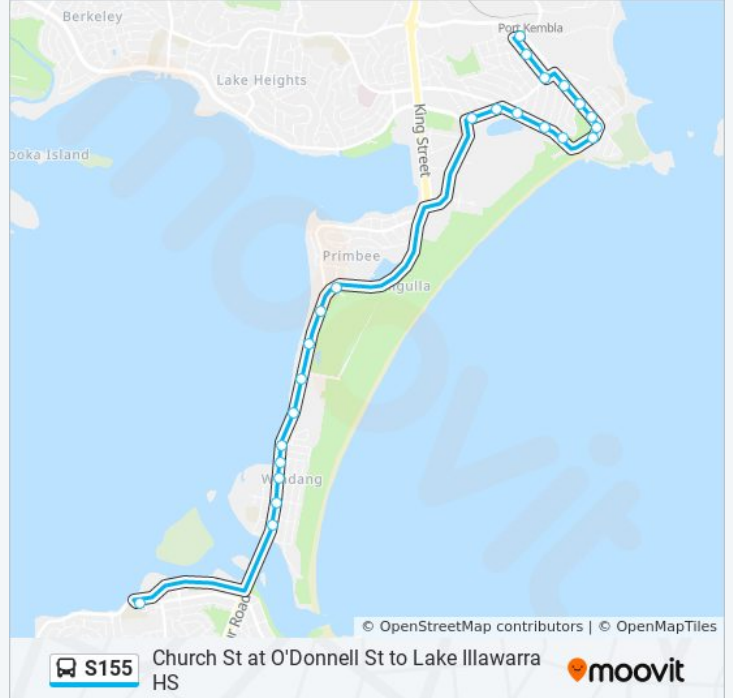

King George V Park, Military Rd

Military Rd opp Quarry St

Military Rd after Second Ave

Port Kembla Community Centre, Wentworth Rd

Wentworth St at Allan St

Darcy Rd at Military Rd

S155 bus time schedules and route maps are available in an offline PDF at moovitapp.com. Use the [Moovit App](#) to see live bus times, train schedule or subway schedule, and step-by-step directions for all public transit in Sydney.

[About Moovit](#) · [MaaS Solutions](#) · [Supported Countries](#) · [Mooviter Community](#)

© 2024 Moovit - All Rights Reserved

Check Live Arrival Times