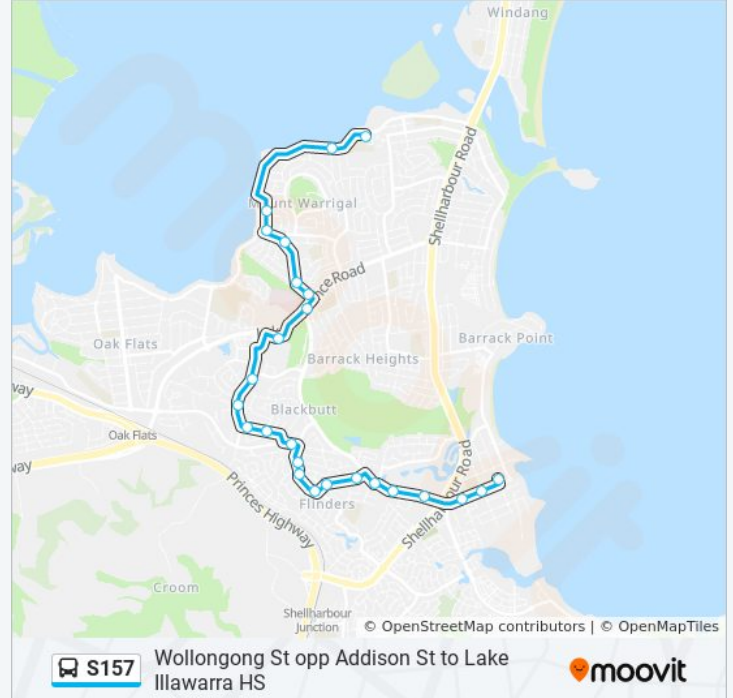

## Direction: Lake Illawarra HS

28 stops

[VIEW LINE SCHEDULE](#)

Little Park, Wollongong St  
Addison St at Wentworth St  
Addison St before Mary St  
Addison St opp Pioneer Park  
Shellharbour Workers Club, Wattle Rd  
Flinders Reserve, Wattle Rd  
Wattle Rd opp Kingdom Hall  
Baragoot Rd at Tabourie Cl  
Baragoot Rd opp Colville St  
Brunderee Rd after Baragoot Rd  
Brunderee Rd before Fischer Rd  
Brunderee Rd after Fischer St  
Pioneer Dr after Brunderee Rd  
Glider Ave opp Palma Way  
Glider Ave opp Kangaroo Dr  
College Ave before Cygnet Ave  
College Ave opp All Saints Catholic Church  
Shellharbour City Library, College Ave  
Stockland Shellharbour  
TAFE Illawarra, Lake Entrance Rd  
Shellharbour Hospital, Lake Entrance Rd

## S157 bus Info

**Direction:** Lake Illawarra HS

**Stops:** 28

**Trip Duration:** 20 min

**Line Summary:**

Shellharbour Hospital, Madigan Bvd

Madigan Bvd after Power Dr

Madigan Bvd opp Roycroft Ave

### S157 bus Info

**Direction:** Shellharbour Shops

**Stops:** 25

**Trip Duration:** 23 min

**Line Summary:**

Baragoot Rd opp Tabourie Cl

Kingdom Hall, Wattle Rd

Wattle Rd opp Flinders Reserve

Wattle Rd opp Shellharbour Workers Club

Pioneer Park, Addison St

Addison St at Mary St

Wentworth St after Addison St

S157 bus time schedules and route maps are available in an offline PDF at [moovitapp.com](https://moovitapp.com). Use the [Moovit App](#) to see live bus times, train schedule or subway schedule, and step-by-step directions for all public transit in Sydney.