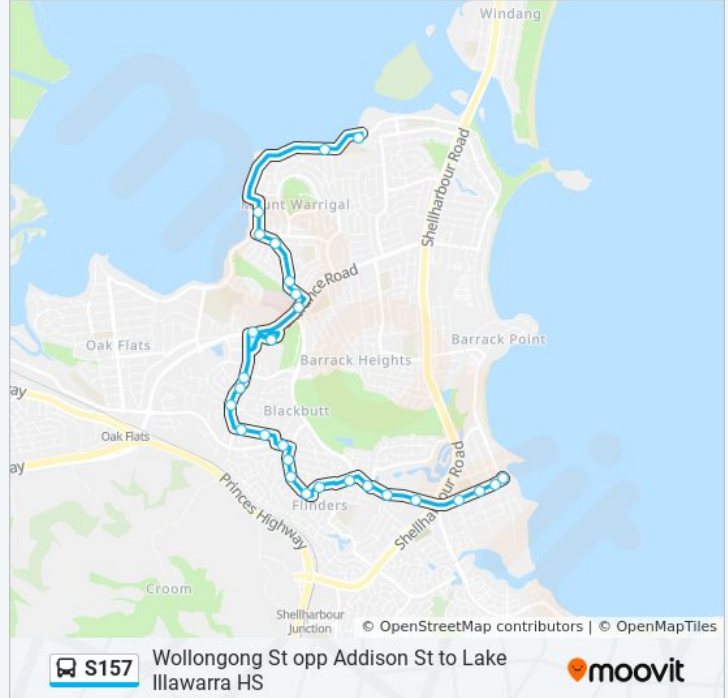

## Direction: Lake Illawarra HS

28 stops

[VIEW LINE SCHEDULE](#)

Little Park, Wollongong St  
Addison St at Wentworth St  
Addison St before Mary St  
Addison St opp Pioneer Park  
Shellharbour Workers Club, Wattle Rd  
Flinders Reserve, Wattle Rd  
Wattle Rd opp Kingdom Hall  
Baragoot Rd at Tabourie Cl  
Baragoot Rd opp Colville St  
Brunderee Rd after Baragoot Rd  
Brunderee Rd before Fischer Rd  
Brunderee Rd after Fischer St  
Pioneer Dr after Brunderee Rd  
Glider Ave opp Palma Way  
Glider Ave opp Kangaroo Dr  
College Ave before Cygnet Ave  
College Ave opp All Saints Catholic Church  
Shellharbour City Library, College Ave  
Stockland Shellharbour  
TAFE Illawarra, Lake Entrance Rd  
Shellharbour Hospital, Lake Entrance Rd

## S157 bus Info

**Direction:** Lake Illawarra HS

**Stops:** 28

**Trip Duration:** 20 min

**Line Summary:**

Shellharbour Hospital, Madigan Bvd

Madigan Bvd after Power Dr

Madigan Bvd opp Roycroft Ave

### Direction: Shellharbour Shops

25 stops

[VIEW LINE SCHEDULE](#)

Lake Illawarra High School, School Grounds,  
Reddall Pde

Redall Pde after Konrads Rd

Lawrence Ave at Shipton Cres

Lawrence Ave at Gray Ave

Wattle Rd opp Shellharbour Workers Club

Pioneer Park, Addison St

Addison St at Mary St

Wentworth St after Addison St

S157 bus time schedules and route maps are available in an offline PDF at [moovitapp.com](https://moovitapp.com). Use the [Moovit App](#) to see live bus times, train schedule or subway schedule, and step-by-step directions for all public transit in Sydney.