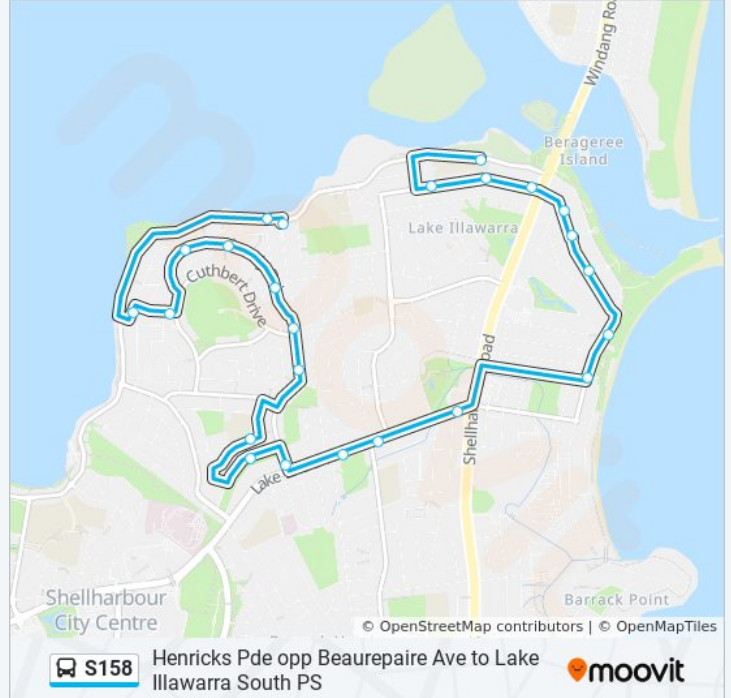

Landy Dr opp Devitt Ave

Landy Dr opp Gathercole Ave

Beaurepaire Ave at Cuthbert Dr

Henricks Pde after Beaurepaire Ave

Redall Pde before Konrads Rd

Konrads Rd at Redall Pde

S158 bus time schedules and route maps are available in an offline PDF at moovitapp.com. Use the [Moovit App](#) to see live bus times, train schedule or subway schedule, and step-by-step directions for all public transit in Sydney.

[About Moovit](#) · [MaaS Solutions](#) · [Supported Countries](#) · [Mooviter Community](#)

© 2024 Moovit - All Rights Reserved

Check Live Arrival Times