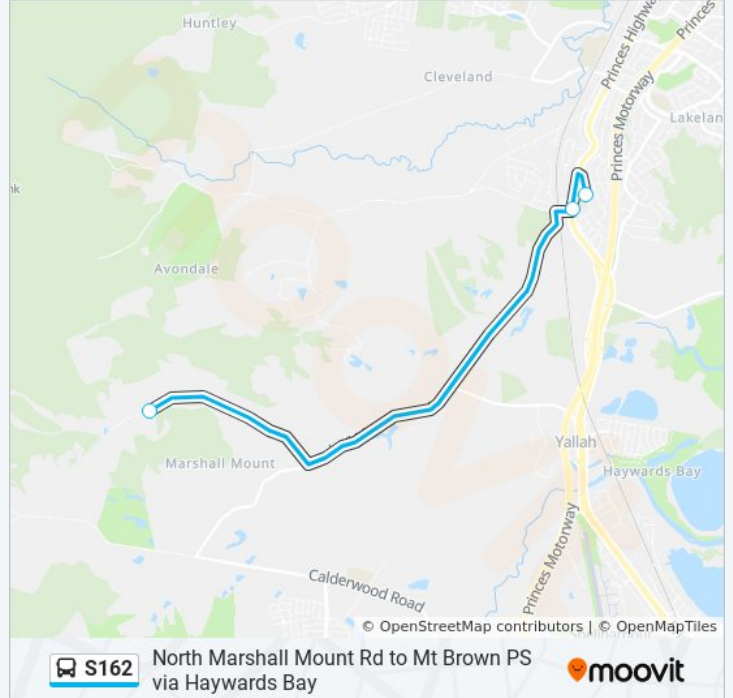

(1) Marshall Mount: 15:10(2) Mt. Brown PS: 08:18

Use the Moovit App to find the closest S162 bus station near you and find out when is the next S162 bus arriving.

Direction: Marshall Mount

3 stops

[VIEW LINE SCHEDULE](#)

Mount Brown Public School, Mount Brown Rd

Princes Hwy opp Huntley Rd

224 North Marshall Mount Rd

S162 bus Time Schedule

Marshall Mount Route Timetable:

Sunday	Not Operational
Monday	15:10
Tuesday	15:10
Wednesday	15:10
Thursday	15:10
Friday	15:10
Saturday	Not Operational

S162 bus Info

Direction: Marshall Mount

Stops: 3

Trip Duration: 10 min

Line Summary:

Direction: Mt. Brown PS

11 stops

[VIEW LINE SCHEDULE](#)