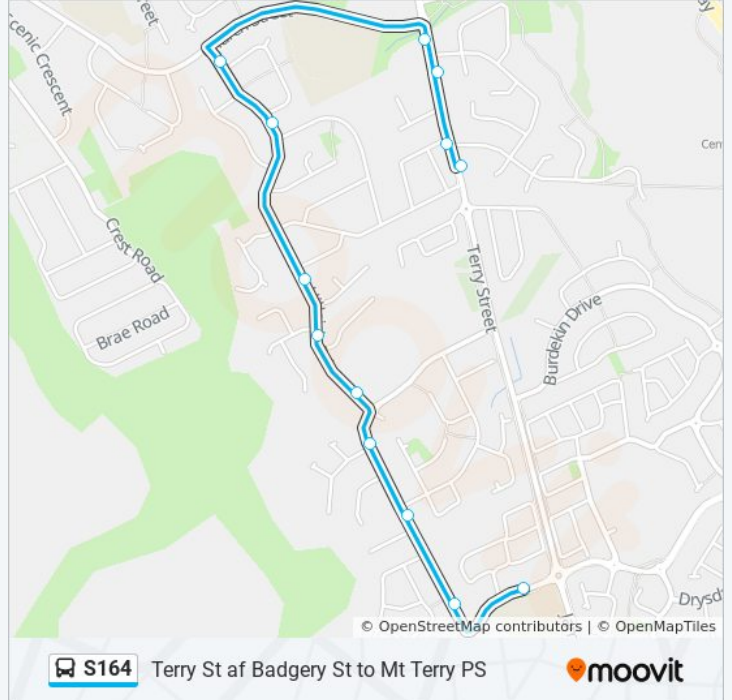

S164 bus time schedules and route maps are available in an offline PDF at moovitapp.com. Use the [Moovit App](#) to see live bus times, train schedule or subway schedule, and step-by-step directions for all public transit in Sydney.

[About Moovit](#) • [MaaS Solutions](#) • [Supported Countries](#) • [Mooviter Community](#)

© 2024 Moovit - All Rights Reserved

Check Live Arrival Times