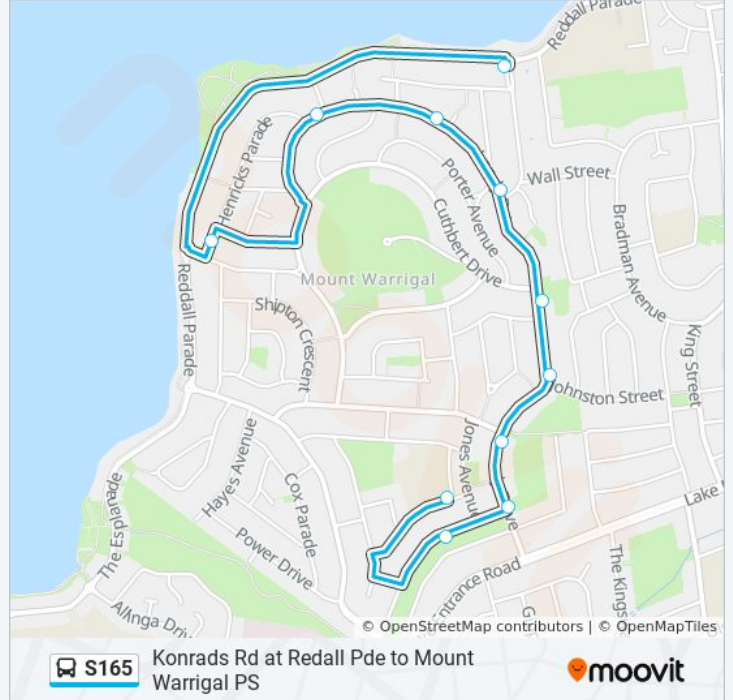

S165 bus time schedules and route maps are available in an offline PDF at moovitapp.com. Use the [Moovit App](#) to see live bus times, train schedule or subway schedule, and step-by-step directions for all public transit in Sydney.

[About Moovit](#) • [MaaS Solutions](#) • [Supported Countries](#) • [Mooviter Community](#)

© 2024 Moovit - All Rights Reserved

Check Live Arrival Times