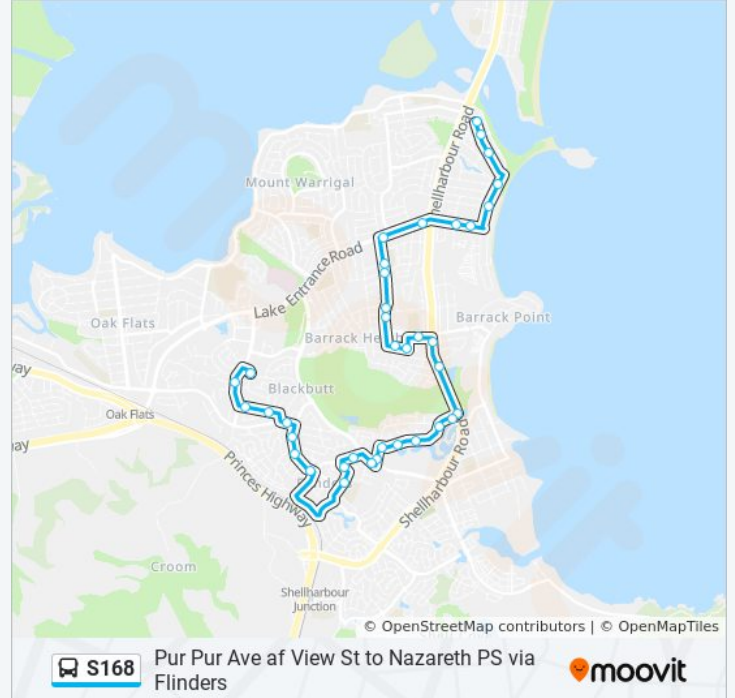

Amity College, Shellharbour Rd

Ocean Beach Dr after Shellharbour Rd

Ocean Beach Dr opp Parklands Dr

Ocean Beach Dr opp Melia St

Ocean Beach Dr opp Evergreen Dr

Ocean Beach Dr before Parklands Dr

Parklands Dr opp Kingdom Hall

Wattle Rd opp Kingdom Hall

Baragoot Rd at Tabourie Cl

Berringer Way after Boragoot Rd

Flinders Primary School, Willinga Rd

Brunderee Rd after Baragoot Rd

Brunderee Rd before Fischer Rd

Brunderee Rd after Fischer St

Pioneer Dr after Brunderee Rd

Glider Ave opp Palma Way

Glider Ave opp Kangaroo Dr

College Ave before Cygnet Ave

Nazareth Primary School, Glider Ave

S168 bus time schedules and route maps are available in an offline PDF at moovitapp.com. Use the [Moovit App](#) to see live bus times, train schedule or subway schedule, and step-by-step directions for all public transit in Sydney.

[About Moovit](#) • [MaaS Solutions](#) • [Supported Countries](#) • [Mooviter Community](#)

© 2024 Moovit - All Rights Reserved

Check Live Arrival Times