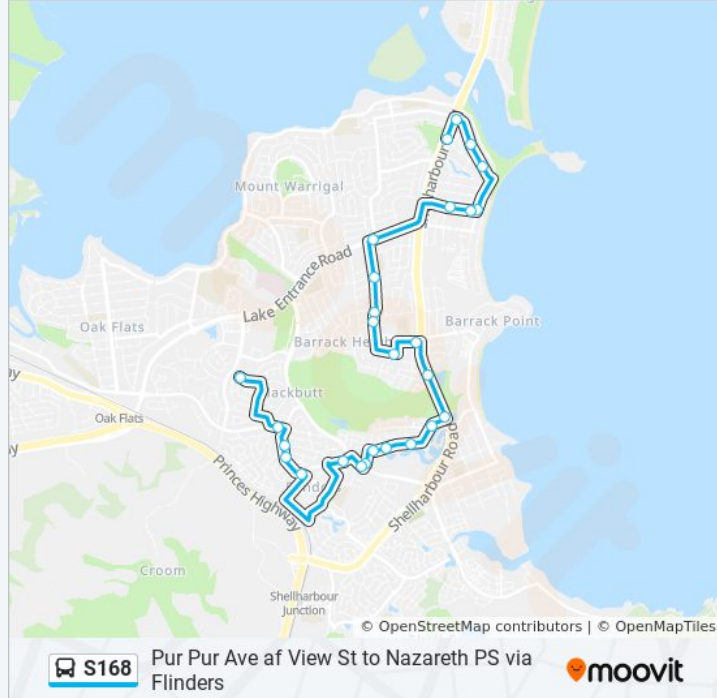

Use the Moovit App to find the closest S168 bus station near you and find out when is the next S168 bus arriving.

**Direction: Lake Illawarra**

27 stops

[VIEW LINE SCHEDULE](#)

- Nazareth Primary School, Glider Ave
- Pioneer Dr before Brunderee Rd
- Brunderee Rd before Tyrrell St
- Brunderee Rd after Tyrrel St
- Brunderee Rd before Baragoot Rd
- Baragoot Rd opp Tabourie Cl
- Kingdom Hall, Wattle Rd
- Kingdom Hall, Parklands Dr
- Ocean Beach Dr after Parklands Dr
- Ocean Beach Dr at Evergreen Dr
- Ocean Beach Dr after Melia St
- Ocean Beach Dr at Sherwood Pl
- Shellharbour Rd opp Amity College
- Shellharbour Rd after Woodlands Dr
- Keross Ave after Shellharbour Rd
- Cassia St opp Daphne St
- Leawarra Ave before Irvine St
- Leawarra Ave before Narvo St
- Leawarra Ave opp The Salvation Army
- Lake Entrance rd opp Leawarra Ave
- Woodford Ave at Joan Ave

**Stops:** 27

**Trip Duration:** 32 min

**Line Summary:**

Woodford Ave at Stephanie Ave

Osborne Pde after Woodford Ave

Pur Pur Ave after Peterborough Ave

Pur Pur Ave at Ocean St

Pur Pur Ave at Shellharbour Rd

Shellharbour Rd at Peterborough Ave

### Direction: Nazareth Catholic PS

37 stops

[VIEW LINE SCHEDULE](#)

Pur Pur Ave after View St

Pur Pur Ave before Ocean St

Pur Pur Ave before Windang St

Osborne Pde opp Pur Pur Ave

Osborne Pde at Little Lake Cres