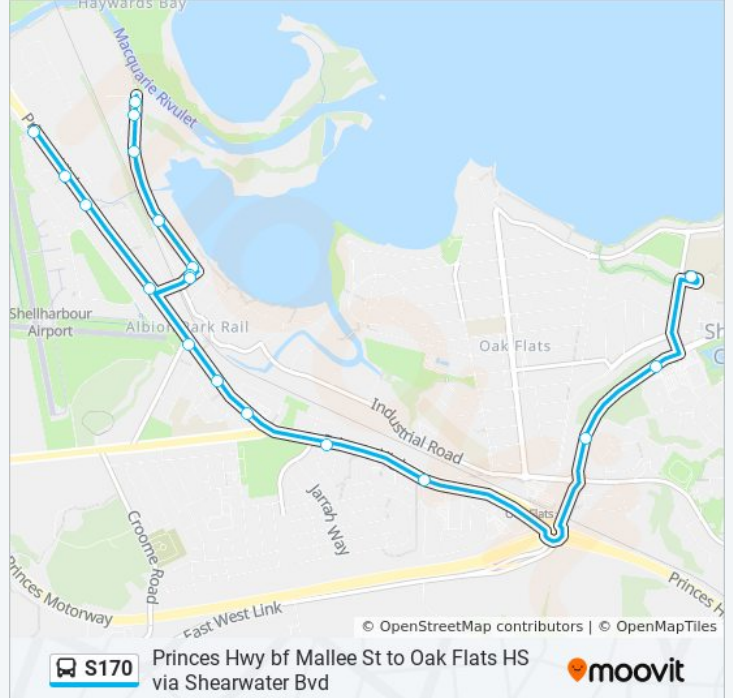

Princes Hwy bf Mallee St to Oak Flats HS via Shearwater Bvd

[Get The App](#)

The S170 bus line (Princes Hwy bf Mallee St to Oak Flats HS via Shearwater Bvd) has 2 routes. For regular weekdays, their operation hours are:

[VIEW LINE SCHEDULE](#)

Balarang Public School, School Grounds
 Stockland Retail Park, New Lake Entrance Rd
 New Lake Entrance Rd before Pioneer Dr
 Princes Hwy after Colden Dr
 Princes Hwy before Woollybutt Dr
 Princes Hwy opp The Oaks Hotel
 Princes Hwy before Kimbeth Cres
 Princes Hwy opp Albion Park Station
 Windang St before Koonaa St
 Koonaa St at Windang St
 2B Koonaa St
 Shearwater Bvd at Sandpiper Cl
 Shearwater Bvd at Osprey Pl
 Shearwater Bvd after Osprey Pl
 Windang St after Koonaa St
 Princes Hwy opp Creamery Rd
 Princes Hwy after Airport Rd
 Princes Hwy before Rosewood St
 26 Princes Hwy

Direction: Oak Flats HS

23 stops

[VIEW LINE SCHEDULE](#)

- Princes Hwy after Airport Rd
- Princes Hwy before Rosewood St
- 26 Princes Hwy
- Princes Hwy after Miall Way
- 45 Princes Hwy
- Princes Hwy opp Rosewood St
- 145 Princes Hwy
- Princes Hwy before Creamery Rd
- Windang St before Koonaa St
- Koonaa St at Windang St
- 2B Koonaa St
- Shearwater Bvd at Sandpiper Cl
- Shearwater Bvd at Osprey Pl
- Shearwater Bvd after Osprey Pl
- Windang St after Koonaa St
- Albion Park Station, Princes Hwy
- The Oaks Hotel, Princes Hwy
- Princes Hwy after Nehme Ave

Direction: Oak Flats HS

Stops: 23

Trip Duration: 25 min

Line Summary:

Princes Hwy before Pioneer Dr

New Lake Entrance Rd after Pioneer Dr

New Lake Entrance Rd after Pioneer Dr

New Lake Entrance Rd opp Stockland Retail Park