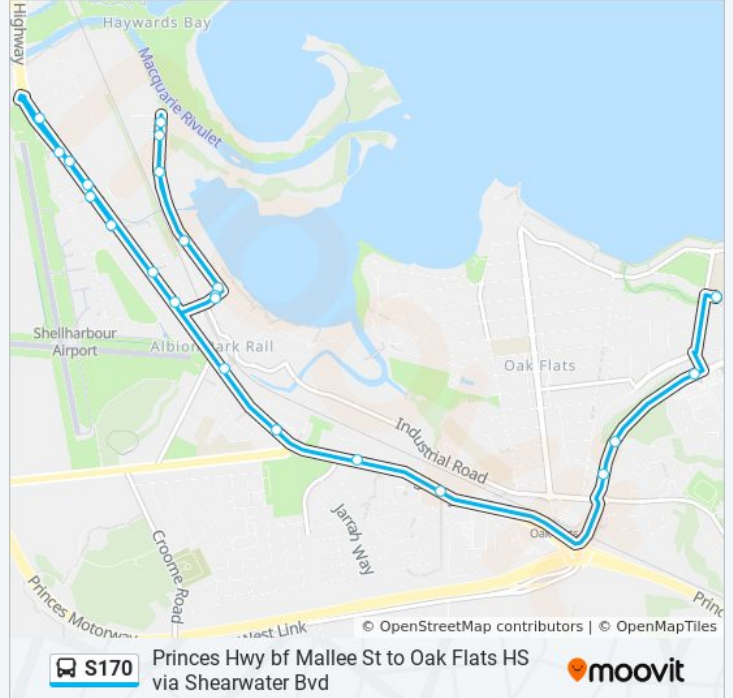

Princes Hwy before Pioneer Dr

New Lake Entrance Rd after Pioneer Dr

New Lake Entrance Rd after Pioneer Dr

New Lake Entrance Rd opp Stockland Retail Park

Balarang Public School, School Grounds

S170 bus time schedules and route maps are available in an offline PDF at moovitapp.com. Use the [Moovit App](#) to see live bus times, train schedule or subway schedule, and step-by-step directions for all public transit in Sydney.

[About Moovit](#) · [MaaS Solutions](#) · [Supported Countries](#) · [Mooviter Community](#)

© 2024 Moovit - All Rights Reserved

Check Live Arrival Times