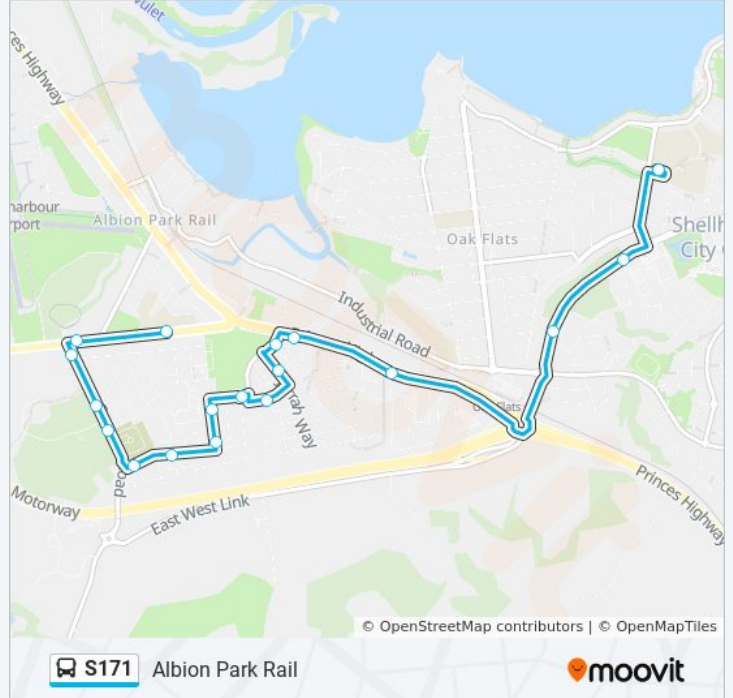

S171

Albion Park Rail

Get The App

The S171 bus line (Albion Park Rail) has 2 routes. For regular weekdays, their operation hours are:

(1) Albion Park Rail: 2:45 PM(2) Oak Flats HS: 7:45 AM

Use the Moovit App to find the closest S171 bus station near you and find out when is the next S171 bus arriving.

Direction: Albion Park Rail

18 stops

[VIEW LINE SCHEDULE](#)

Balarang Public School, School Grounds
Stockland Retail Park, New Lake Entrance Rd
New Lake Entrance Rd before Pioneer Dr
Princes Hwy after Colden Dr
Princes Hwy before Woollybutt Dr
Woollybutt Dr before Jarrah Way
Jarrah Way at Sugargum St
Spotted Gum Rd after Blackwood Way
Koda Rd at Elm St
Ash Ave after Elm St
Ash Ave before Oak St
Oak St opp Conifer St
Oak St after Currajong Pl
Croome Rd opp Albion Park Cemetery
Croome Rd opp 39
Croome Rd opp Maple St
Tongarra Rd opp Croome Rd
Albion Park Rail Public School, Tongarra Rd

Direction: Oak Flats HS

19 stops

[VIEW LINE SCHEDULE](#)

- Woollybutt Dr before Jarrah Way
- Jarrah Way at Sugargum St
- Spotted Gum Rd after Blackwood Way
- Koda Rd at Elm St
- Ash Ave after Elm St
- Ash Ave before Oak St
- Oak St opp Conifer St
- Oak St after Currajong Pl
- Croome Rd opp Albion Park Cemetery
- Croome Rd opp Maple St
- Tongarra Rd opp Croome Rd
- Albion Park Rail Public School, Tongarra Rd
- Tongarra Rd opp Ash Ave
- Princes Hwy after Nehme Ave
- Princes Hwy before Pioneer Dr
- New Lake Entrance Rd after Pioneer Dr
- New Lake Entrance Rd after Pioneer Dr
- New Lake Entrance Rd opp Stockland Retail Park