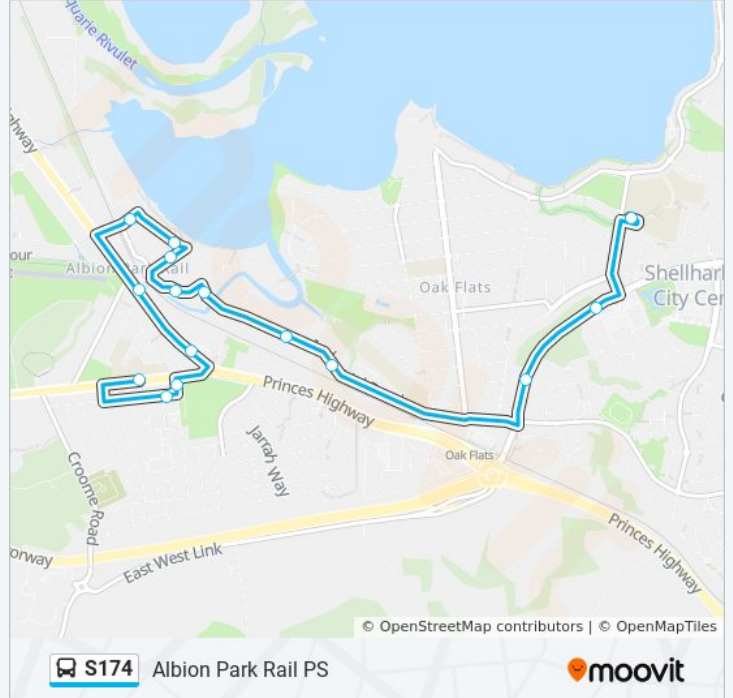

 S174

Albion Park Rail PS

Get The App

The S174 bus line (Albion Park Rail PS) has 2 routes. For regular weekdays, their operation hours are:

(1) Albion Park Rail PS: 14:45(2) Oak Flats HS: 07:45

Use the Moovit App to find the closest S174 bus station near you and find out when is the next S174 bus arriving.

Direction: Albion Park Rail PS

15 stops

[VIEW LINE SCHEDULE](#)

Balarang Public School, School Grounds
Stockland Retail Park, New Lake Entrance Rd
New Lake Entrance Rd before Pioneer Dr
101 Industrial Rd
Industrial Rd opp River Oak Pl
Industrial Rd before Wooroo St
Wooroo St opp Boonerah St
Karoo St before Koonah St
Koonah St after Karoo St
Windang St after Koonah St
Albion Park Station, Princes Hwy
The Oaks Hotel, Princes Hwy
Park Rail Anglican Church, Ash Ave
Maple St at Banksia Ave
Albion Park Rail Public School, Tongarra Rd

S174 bus Time Schedule

Albion Park Rail PS Route Timetable:

Sunday	Not Operational
Monday	14:45
Tuesday	14:05
Wednesday	14:45
Thursday	14:45
Friday	14:45
Saturday	Not Operational

S174 bus Info

Direction: Albion Park Rail PS

Stops: 15

Trip Duration: 15 min

Line Summary:

Direction: Oak Flats HS

19 stops

[VIEW LINE SCHEDULE](#)

- Park Rail Anglican Church, Ash Ave
- Maple St at Banksia Ave
- Albion Park Rail Public School, Tongarra Rd
- Tongarra Rd opp Ash Ave
- Princes Hwy opp The Oaks Hotel
- Princes Hwy before Kimbeth Cres
- Princes Hwy opp Albion Park Station
- Windang St before Koonah St
- Koonah St before Karoo St
- Karoo St after Koonah St
- Wooroo St after Boonerah St
- Industrial Rd before River Oak Pl
- Industrial Rd before Mineral Rd
- 118 Industrial Rd
- Corpus Christi Catholic High School, Industrial Rd
- New Lake Entrance Rd after Pioneer Dr
- New Lake Entrance Rd after Pioneer Dr
- New Lake Entrance Rd opp Stockland Retail Park