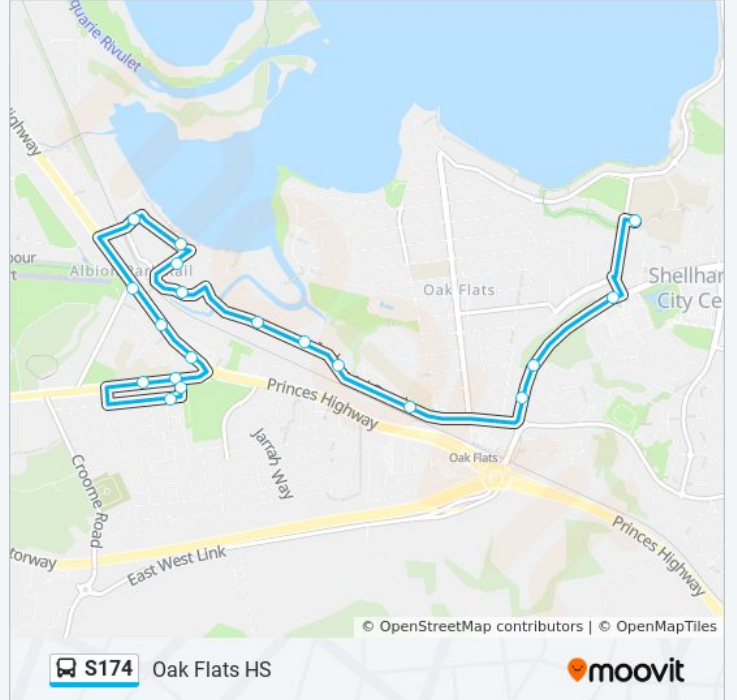

S174 bus time schedules and route maps are available in an offline PDF at moovitapp.com. Use the [Moovit App](#) to see live bus times, train schedule or subway schedule, and step-by-step directions for all public transit in Sydney.

[About Moovit](#) • [MaaS Solutions](#) • [Supported Countries](#) • [Mooviter Community](#)

© 2024 Moovit - All Rights Reserved

Check Live Arrival Times