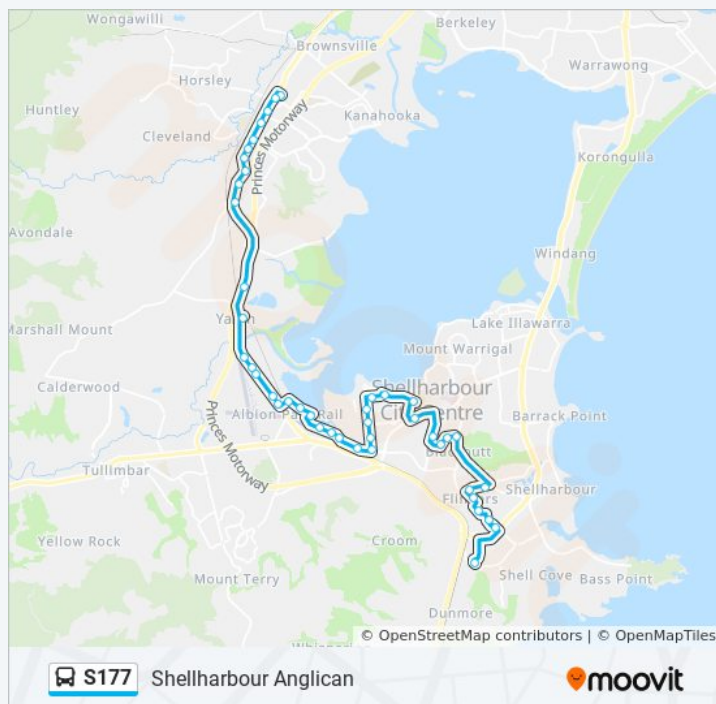

Princes Hwy opp Creamery Rd

Princes Hwy after Airport Rd

Princes Hwy before Rosewood St

26 Princes Hwy

Yallah Rd opp Haywards Bay Dr

Hayward Bay Dr after Wollingurry St

Princes Hwy after Huntley Rd

Princes Hwy opp Mt Brown Rd

Hayward Bay Dr after Wollingurry St

Princes Hwy after Miall Way

45 Princes Hwy

Princes Hwy opp Rosewood St

145 Princes Hwy

Princes Hwy before Creamery Rd

Windang St before Koonaa St

Koonaa St before Karoo St

Central Ave at Fisher St

Central Ave before Parkes St

Deakin St after Central Ave

The Boulevard opp Deakin St

Balarang Public School, School Grounds

New Lake Entrance Rd after Government Rd

College Ave after Benson Ave

Wallaroo Dr after Gilder Ave

Lakeview Village, Wallaroo Dr

Anglican Church, Wallaroo Dr

Baragoot Rd at Tabourie Cl

Baragoot Rd opp Colville St

Brunderee Rd before Willinga Rd

Willinga Rd opp Woodburn Tce

Munmorah Cct after Jindabyne Rd