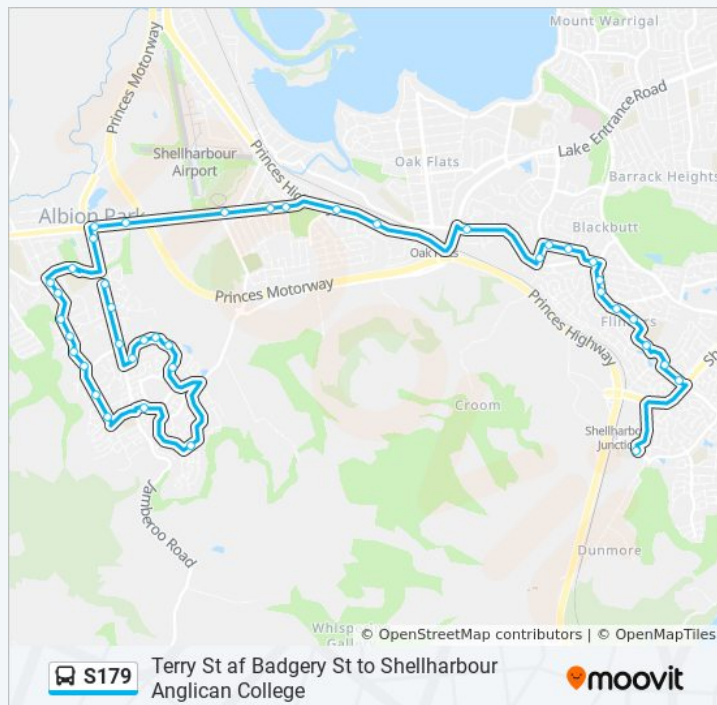

Terry St after Daintree Dr

Terry St at Wiley St

Terry St before Church St

Direction: Shellharbour Anglican

40 stops

[VIEW LINE SCHEDULE](#)

Terry St after Badgery St

Terry St after Hughes Dr

Pioneer Dr after New Lake Entrance Rd

College Ave after Pioneer Dr

Glider Ave at Kangaroo Dr

Glider Ave opp Wallaby St

Pioneer Dr before Brunderee Rd

Brunderee Rd before Tyrrell St

Brunderee Rd after Tyrrel St

Brunderee Rd before Baragoot Rd

Brunderee Rd before Willinga Rd

Thursday

8:00 AM

Friday

Not Operational

Saturday

Not Operational

S179 bus Info

Direction: Shellharbour Anglican

Stops: 40

Trip Duration: 50 min

Line Summary:

Willinga Rd opp Woodburn Tce

Munmorah Cct after Jindabyne Rd

Lakewood Bvd after Garnett Gr