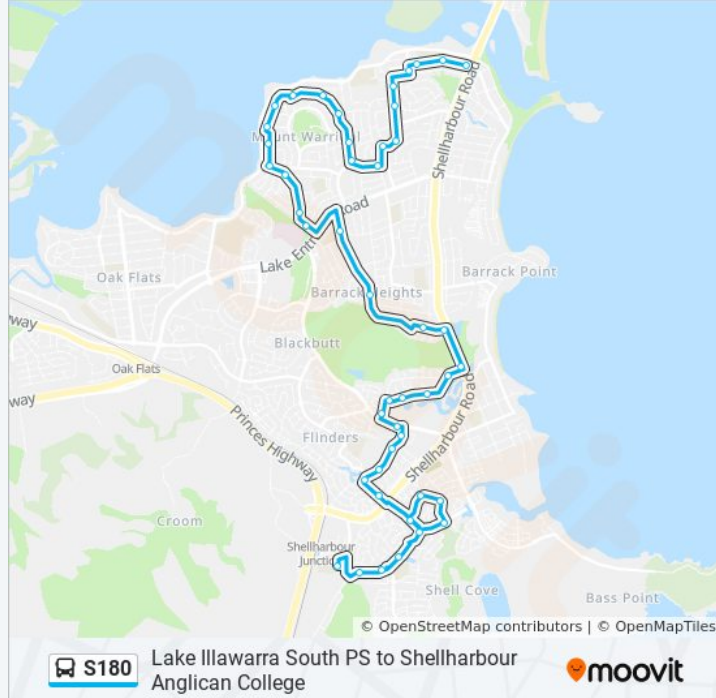

Henricks Pde opp Wood Ave

Landy Dr at Gathercole Ave

Landy Dr before Metcalf Pl

Landy Dr opp Monckton Ave

Landy Dr opp Cuthbert Dr

Landy Dr at Johnston St

Johnston St at Davidson St

Bradman Ave opp Davidson St

King St opp Grout St

King St opp Thomas St

King St opp Day St

Stanley St after Addison Ave

Pur Pur Ave after Stanley St

Lake Illawarra South Public School, Pur Pur Ave

Pur Pur Ave before Shellharbour Rd

**Direction: Shellharbour Anglican**

46 stops

[VIEW LINE SCHEDULE](#)

Pur Pur Ave after Shellharbour Rd

Pur Pur Ave opp Lake Illawarra South Public School

Pur Pur Ave before Stanley St

**S180 bus Time Schedule**

Shellharbour Anglican Route Timetable:

### S180 bus Info

**Direction:** Shellharbour Anglican

**Stops:** 46

**Trip Duration:** 40 min

**Line Summary:**

Jindabyne Rd opp Burrinjuck Ave

Munmorah Cct after Jindabyne Rd

Lakewood Bvd after Garnett Gr