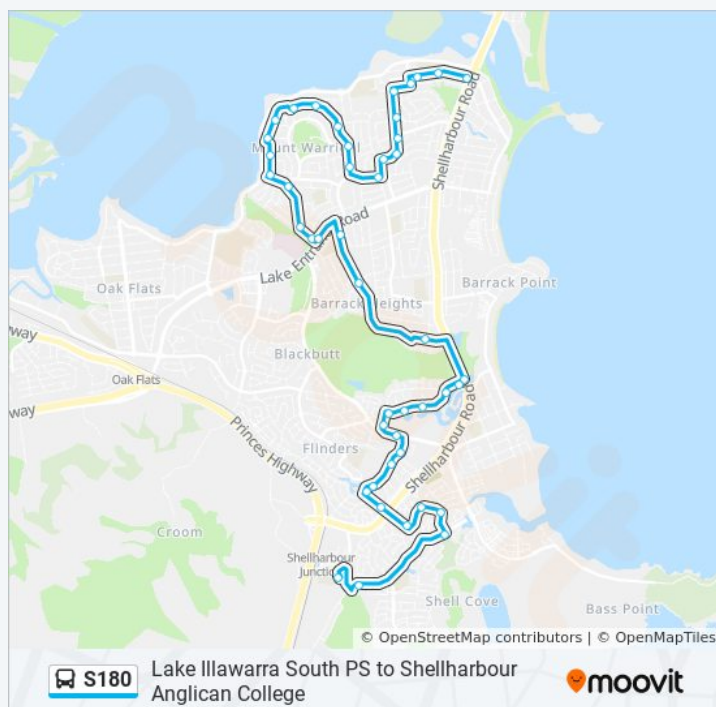

46 stops

[VIEW LINE SCHEDULE](#)

Pur Pur Ave after Shellharbour Rd

Pur Pur Ave opp Lake Illawarra South Public School

Pur Pur Ave before Stanley St

**S180 bus Time Schedule**

Shellharbour Anglican Route Timetable:

### S180 bus Info

**Direction:** Shellharbour Anglican

**Stops:** 46

**Trip Duration:** 40 min

**Line Summary:**

Jindabyne Rd opp Burrinjuck Ave

Munmorah Cct after Jindabyne Rd

Lakewood Bvd after Garnett Gr