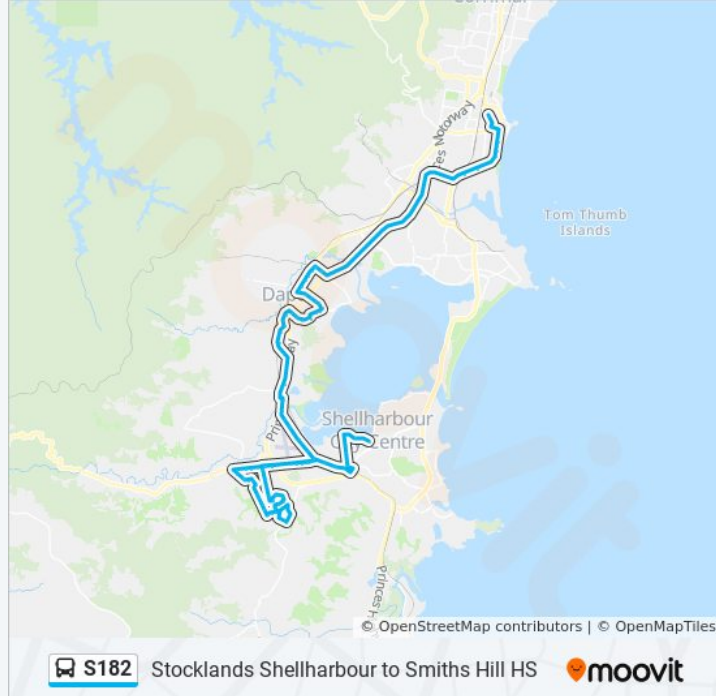

601 Princes Hwy

Hayward Bay Dr after Wollingurry St

Princes Hwy after Miall Way

45 Princes Hwy

Princes Hwy opp Rosewood St

145 Princes Hwy

Princes Hwy before Creamery Rd

Albion Park Station, Princes Hwy

The Oaks Hotel, Princes Hwy

Tongarra Rd opp Albion Park Rail Public School

Tongarra Rd opp McDonald Park

Tongarra Rd before Croome Rd

Tongarra Rd after Stapleton Ave

Tongarra Rd opp Halket Lane

Tongarra Rd opp Albion Park Public School

Tongarra Rd before Amaral Ave

Illawarra Hwy before Macquarie St

St Paul's Catholic Primary School, Tongarra Rd

All Saints Anglican Church, Tongarra Rd

Church St opp Sophia St

St Joseph's Catholic High School, Church St