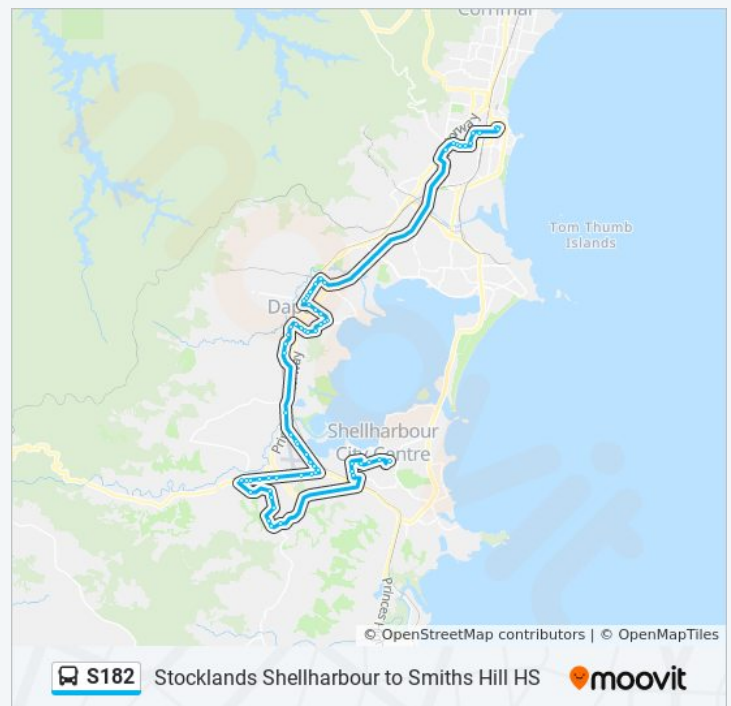

Sunday	Not Operational
Monday	06:44
Tuesday	06:44
Wednesday	06:44
Thursday	06:44
Friday	06:44
Saturday	Not Operational

S182 bus Info

Direction: Smiths Hill HS

Stops: 64

Trip Duration: 66 min

Line Summary:

Princes Hwy opp Albion Park Station

Princes Hwy opp Creamery Rd

Princes Hwy after Airport Rd

Princes Hwy before Rosewood St

26 Princes Hwy

Yallah Rd opp Haywards Bay Dr

Princes Hwy after Huntley Rd

Princes Hwy opp Mt Brown Rd

320 Princes Hwy