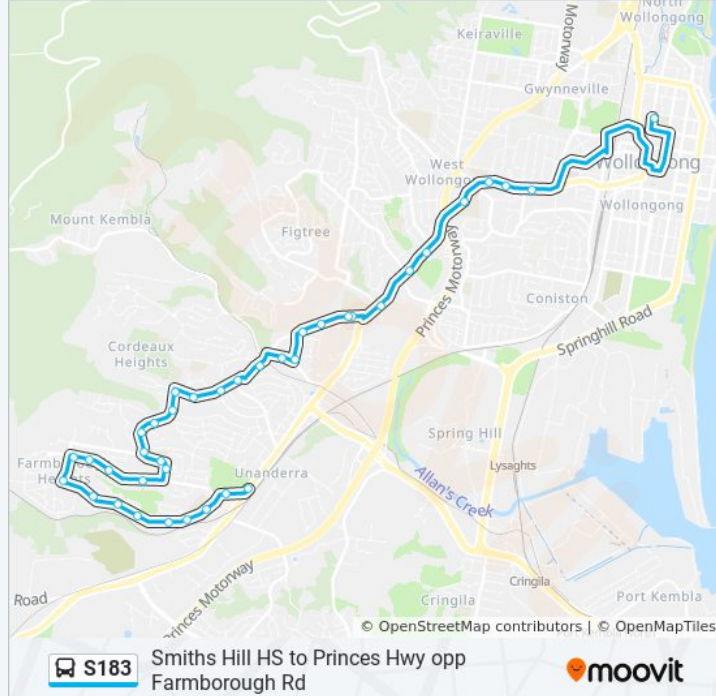

Coachwood Dr after Rickard Rd

Coachwood Dr before Waples Rd

Cedars Christian College, Waples Rd

Waples Rd opp Farmborough Aged Care Centre

Panorama Dr at Albermarle St

Panorama Dr before Nielson St

Panorama Dr at Brendon Ave

Panorama Dr at Gerard Ave

Gerard Ave at Farmborough Rd

Farmborough Rd opp Bristol Pde

Farmborough Rd before Crest St

Farmborough Rd after Crest St

110 Farmborough Rd

Farmborough Rd after Kotara Cres

Farmborough Road Public School, Farmborough Rd

Farmborough Rd opp Jemima St

Princes Hwy after Farmborough Rd

S183 bus time schedules and route maps are available in an offline PDF at moovitapp.com. Use the [Moovit App](#) to see live bus times, train schedule or subway schedule, and step-by-step directions for all public transit in Sydney.

[About Moovit](#) • [MaaS Solutions](#) • [Supported Countries](#) • [Mooviter Community](#)

© 2024 Moovit - All Rights Reserved

Check Live Arrival Times