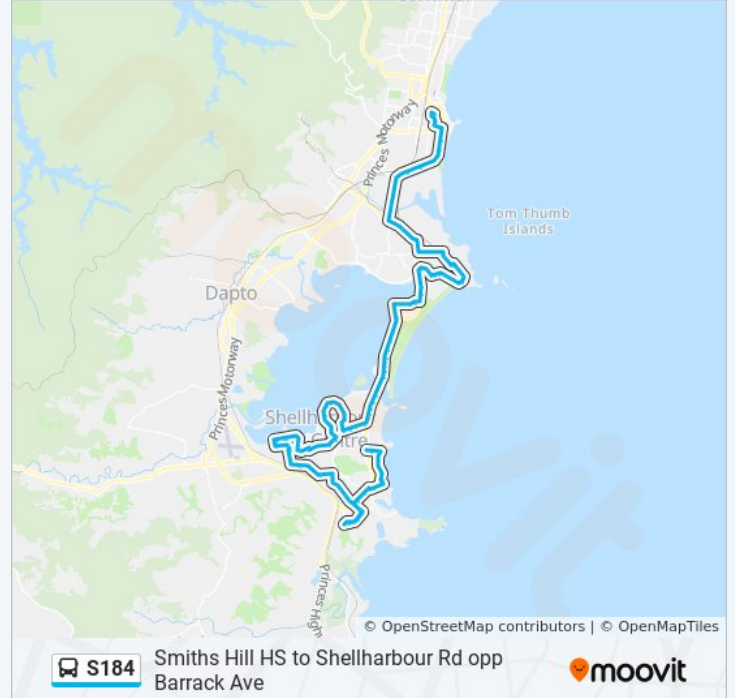

## Direction: Shellharbour

113 stops

[VIEW LINE SCHEDULE](#)

Smith's Hill High School, Gipps St  
Smith's Hill High School, Keira St  
Wollongong Public School, Church St  
Corrimal St after Market St  
Corrimal St at Bank St  
Corrimal St opp Glebe St  
Corrimal St opp Beach St  
Corrimal St at Swan St  
Springhill Rd opp Bridge St  
Springhill Rd at Port Kembla Steelworks Rd  
Springhill Rd after Entry Rd  
Cringila Station, Five Islands Rd  
Wentworth Rd opp Jubilee Rd  
Wentworth St after Allan St  
Wentworth St before Church St  
Military Rd at Marne St  
Military Rd at Quarry St  
Military Rd opp King George V Park  
Port Kembla Swimming Pool, Cowper St  
Cowper St opp Bardia Pkwy  
Cowper St opp Third Ave

## S184 bus Info

**Direction:** Shellharbour

**Stops:** 113

**Trip Duration:** 85 min

**Line Summary:**

Cowper St opp Fifth Ave

Cowper St at Parkes St

Illawarra St after Cowper St

Windang Rd opp Cedar Ave

Shellharbour Rd before Pur Pur Ave

Shellharbour Rd at Peterborough Ave

Warilla Grove Shops, Shellharbour Rd

Shellharbour Rd after Veronica St

Shellharbour Rd at Woodford Ave

Lake Entrance Rd at Antrim Rd

Lake Entrance Rd before Leawarra Ave

Lake Entrance Rd before The Kingsway

Landy Dr at Lake Entrance Rd

Landy Dr before Morgan Ave

Landy Dr opp Johnston St

Landy Dr after Cuthbert Dr

Landy Dr at Monckton Ave