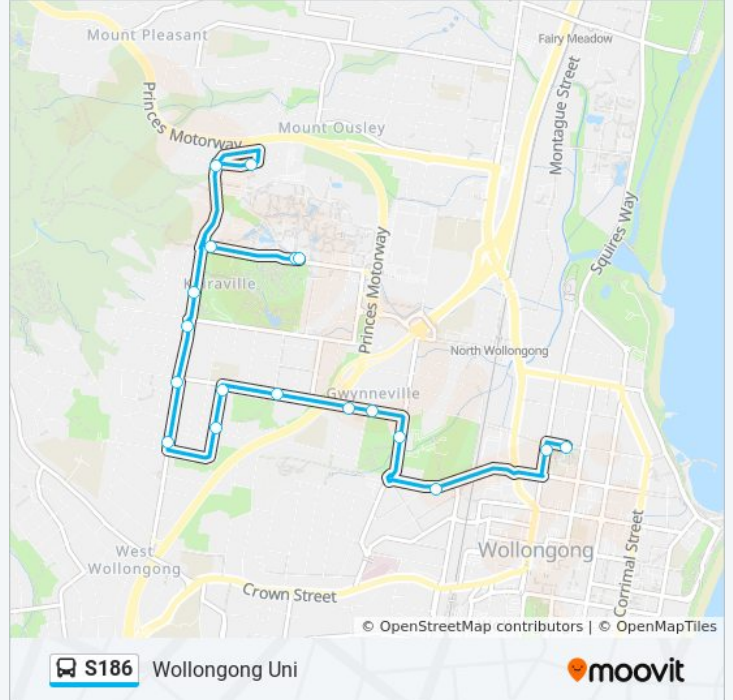

 S186

Wollongong Uni

Get The App

The S186 bus line Wollongong Uni has one route. For regular weekdays, their operation hours are:

(1) Wollongong Uni: 2:50 PM

Use the Moovit App to find the closest S186 bus station near you and find out when is the next S186 bus arriving.

Direction: Wollongong Uni

18 stops

[VIEW LINE SCHEDULE](#)

Smith's Hill High School, Gipps St
Smith's Hill High School, Keira St
Thorsby Dr opp Weerona College
Wiseman Park Bowling Club, Foley St
Wiseman Park, Gipps Rd
St Brigid's Primary School, Gipps Rd
Gipps Rd opp John St
William St after Gipps Rd
William St at Akuna St
Robsons Rd after Keira Mine Rd
Robsons Rd at Gipps Rd
Robson Rd before Murphys Ave
32 Robsons Rd
Robsons Rd at Dallas St
Dallas St after Ashcroft Pl
Northfields Ave after Robsons Rd
University of Wollongong, Northfields Ave, Stand C
University of Wollongong, Northfields Ave, Stand B

S186 bus Time Schedule

Wollongong Uni Route Timetable:

Sunday	Not Operational
Monday	2:50 PM
Tuesday	2:50 PM
Wednesday	2:50 PM
Thursday	2:50 PM
Friday	Not Operational
Saturday	Not Operational

S186 bus Info

Direction: Wollongong Uni

Stops: 18

Trip Duration: 17 min

Line Summary:

S186 bus time schedules and route maps are available in an offline PDF at moovitapp.com. Use the [Moovit App](#) to see live bus times, train schedule or subway schedule, and step-by-step directions for all public transit in Sydney.