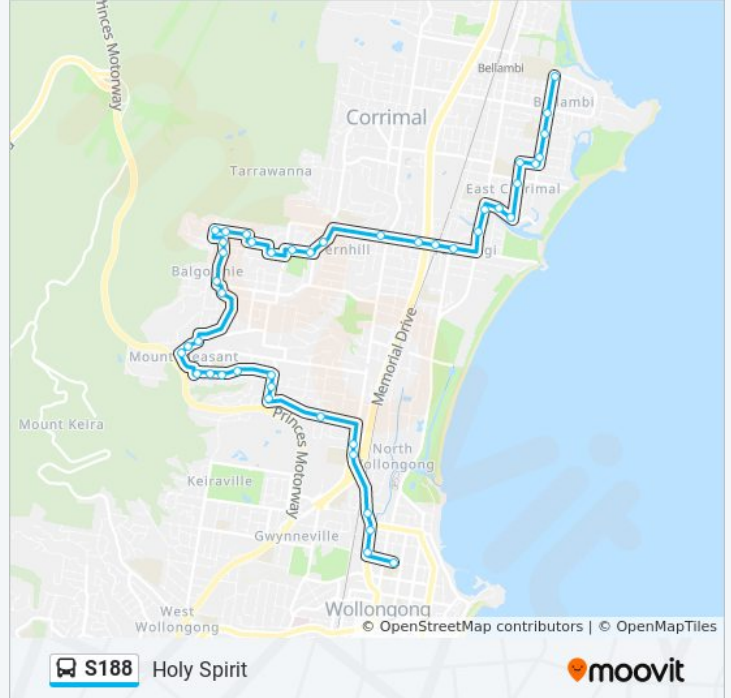

Direction: Holy Spirit

44 stops

[VIEW LINE SCHEDULE](#)

Smith's Hill High School, Gipps St
Flinders St after Gipps St
Princes Hwy opp Bourke St
Princes Hwy opp Achilles Ave
Wollongong High School Performing Arts Centre,
Princes Hwy
Princes Hwy after Lysaght St
Dunfries Ave before Gaynor Ave
Foothills Rd after Dumfries Ave
Foothills Rd before Greenslopes Ave
Ramah Ave after Foothills Rd
Ramah Ave opp Woodland Pde
Ramah Ave at Greenslopes Ave
Ramah Ave opp Alvan Pde
Ramah Ave before Brokers Rd
New Mt Pleasant Rd opp Dobinson St
New Mt Pleasant Rd at Rose Pde
Brokers Rd at New Mt Pleasant Rd
The Parkway after Jolliffe St
Balgownie Public School, Chalmers St
Chalmers St opp Hill Gr
Chalmers St before Duncan St

Stops: 44

Trip Duration: 37 min

Line Summary:

Brokers Rd opp Frost St

Frost St before Cole St

Frost St at Tucker Ave

Duncan St at Tucker Ave

Margaret St at Duncan St

Pioneer Rd before Gregory Ave

Lake Pde after Payne Rd

Lake Pde at Carroll Rd

Carroll Rd before Murray Rd

Carroll Rd opp Aldridge Ave

Aldridge Ave before Cawley St

Cawley St at Thalassa Ave

Bellambi Public School, Cawley St

Cawley St before Rothery St

Holy Spirit College, Cawley St

S188 bus time schedules and route maps are available in an offline PDF at moovitapp.com. Use the [Moovit App](#) to see live bus times, train schedule or subway schedule, and step-by-step directions for all public transit in Sydney.