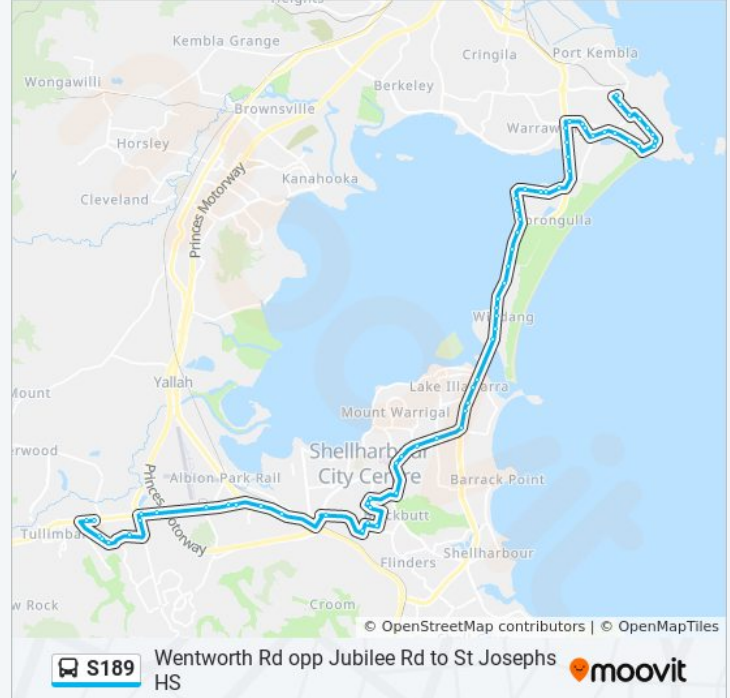

**Stops:** 66

**Trip Duration:** 47 min

**Line Summary:**

Shellharbour Hospital, Lake Entrance Rd

Lake Entrance Rd after Madigan Bvd

Lake Entrance Rd after Landy Dr

Lake Entrance rd opp Leawarra Ave

Shellharbour Rd after Lake Entrance Rd

King Ave opp Hoskins Ave

King St opp Warrawong Plaza

Cowper St opp Warrawong Plaza

Shellharbour Rd at Cowper St

Shellharbour Rd before Northcliffe Dr

Illawarra St at Forster St

Illawarra St before Cowper St

Cowper St at Parkes St

Cowper St at Third Ave

Cowper St opp Surfside Dr

Cowper St opp Port Kembla Swimming Pool

King George V Park, Olympic Bvd

King George V Park, Military Rd

Military Rd opp Quarry St

Military Rd after Second Ave

### Direction: St. Josephs

65 stops

[VIEW LINE SCHEDULE](#)

Wentworth Rd opp Jubilee Rd

Wentworth St after Allan St

Wentworth St before Church St

Military Rd at Marne St

Military Rd at Quarry St