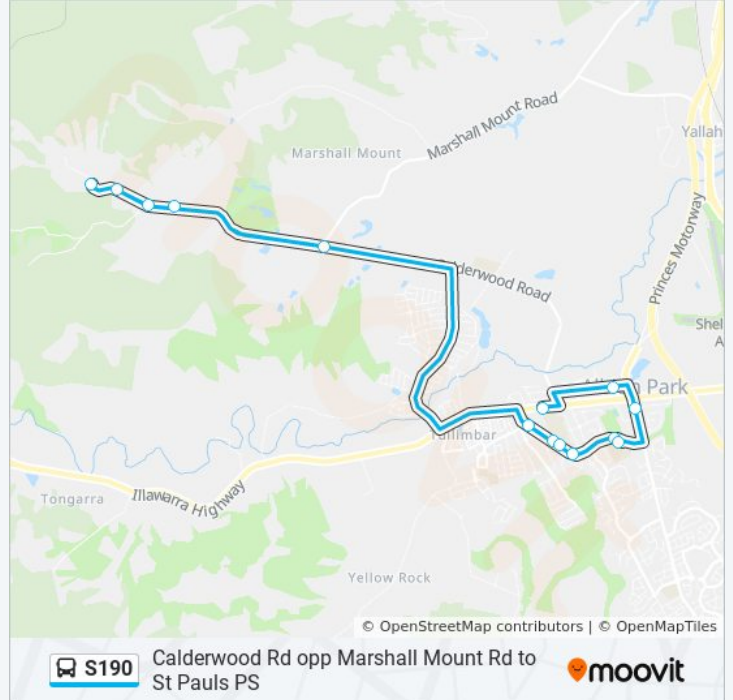

 S190

Calderwood Rd opp Marshall Mount Rd to St Pauls PS

Get The App

The S190 bus line Calderwood Rd opp Marshall Mount Rd to St Pauls PS has one route. For regular weekdays, their operation hours are:

(1) St. Pauls: 8:15 AM

Use the Moovit App to find the closest S190 bus station near you and find out when is the next S190 bus arriving.

Direction: St. Pauls

19 stops

[VIEW LINE SCHEDULE](#)

Calderwood Rd opp Marshall Mount Rd

Calderwood Rd at Mellows Rd

Albion Park Public School, Taylor Rd

St Paul's Catholic Primary School, Tongarra Rd

S190 bus Time Schedule

St. Pauls Route Timetable:

Sunday	Not Operational
Monday	8:15 AM
Tuesday	8:15 AM
Wednesday	8:15 AM
Thursday	8:15 AM
Friday	Not Operational
Saturday	Not Operational

S190 bus Info

Direction: St. Pauls

Stops: 19

Trip Duration: 30 min

Line Summary:

S190 bus time schedules and route maps are available in an offline PDF at moovitapp.com. Use the [Moovit App](#) to see live bus times, train schedule or subway schedule, and step-by-step directions for all public transit in Sydney.