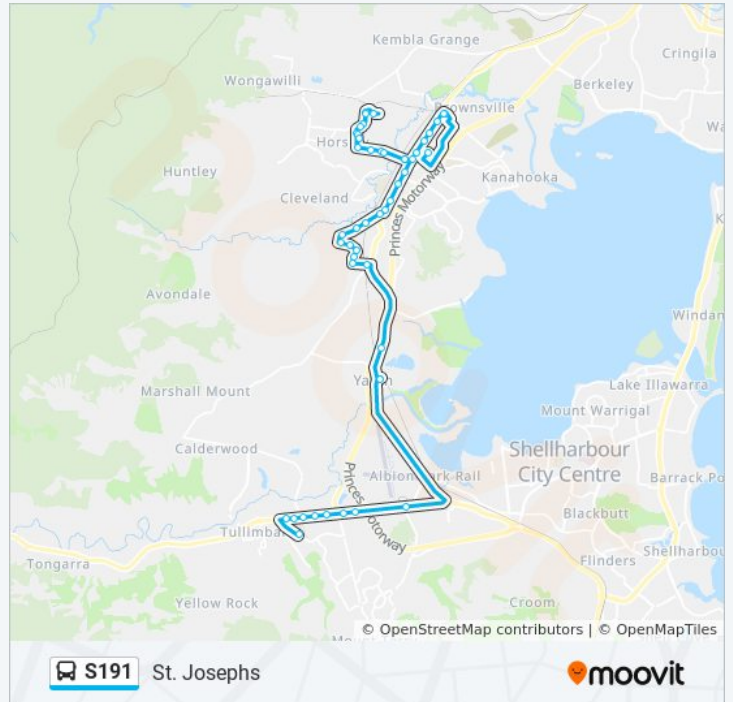

### Direction: St. Josephs

47 stops

[VIEW LINE SCHEDULE](#)

St Johns Public School, Moombara St

Kanahooka Rd before Prince Edward Dr

Prince Edward Dr after Kanahooka Rd

71 Prince Edward Dr

109 Prince Edward Dr

Penrose Dr after Goolagong St

Penrose Dr opp Goolagong St

Penrose Dr at Melaleuca Ave

Penrose Drive opp Penrose Dr Park

Huntley Rd after Penrose Dr

St Lukes Village, Huntley Rd

601 Princes Hwy

Hayward Bay Dr after Wollingurry St

Tongarra Rd before Croome Rd

## S191 bus Info

**Direction:** St. Josephs

**Stops:** 47

**Trip Duration:** 54 min

**Line Summary:**

Tongarra Rd after Stapleton Ave

Tongarra Rd opp Halket Lane

Tongarra Rd opp Albion Park Public School