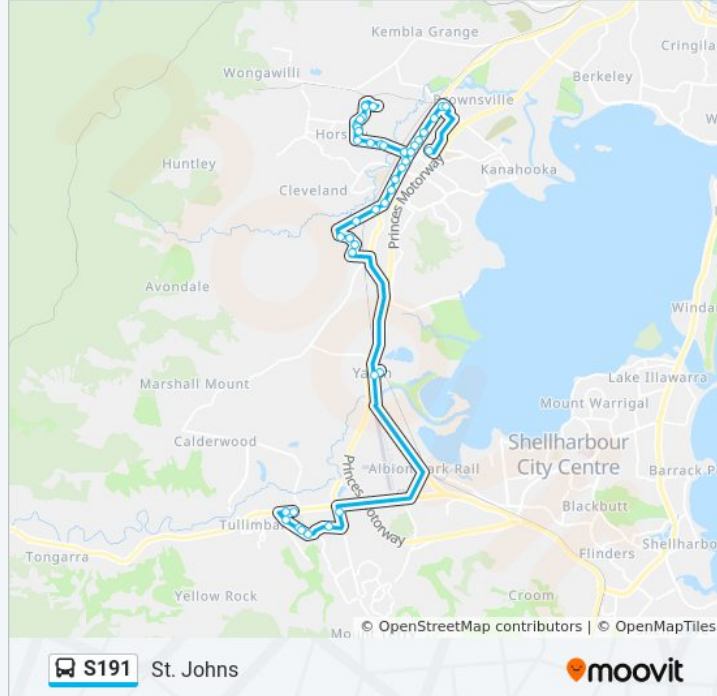

Horsley Dr at Parkdale Ave

Bong Bong Rd opp Reed Park

Dapto Leagues Club, Bong Bong Rd

Princes Hwy opp Dapto Mall

Princes Hwy at Baan Baan St

Princes Hwy opp Jerematta St

Prince Edward Dr before Yalunga St

Khan Park, Princes Hwy

### Direction: St. Josephs

47 stops

[VIEW LINE SCHEDULE](#)

St Johns Public School, Moombara St

Kanahooka Rd before Prince Edward Dr

Prince Edward Dr after Kanahooka Rd

71 Prince Edward Dr

109 Prince Edward Dr

Prince Edward Dr at Yalunga St

Princes Hwy before Baan Baan St

## S191 bus Info

**Direction:** St. Josephs

**Stops:** 47

**Trip Duration:** 54 min

**Line Summary:**

Tongarra Rd after Stapleton Ave

Tongarra Rd opp Halket Lane

Tongarra Rd opp Albion Park Public School