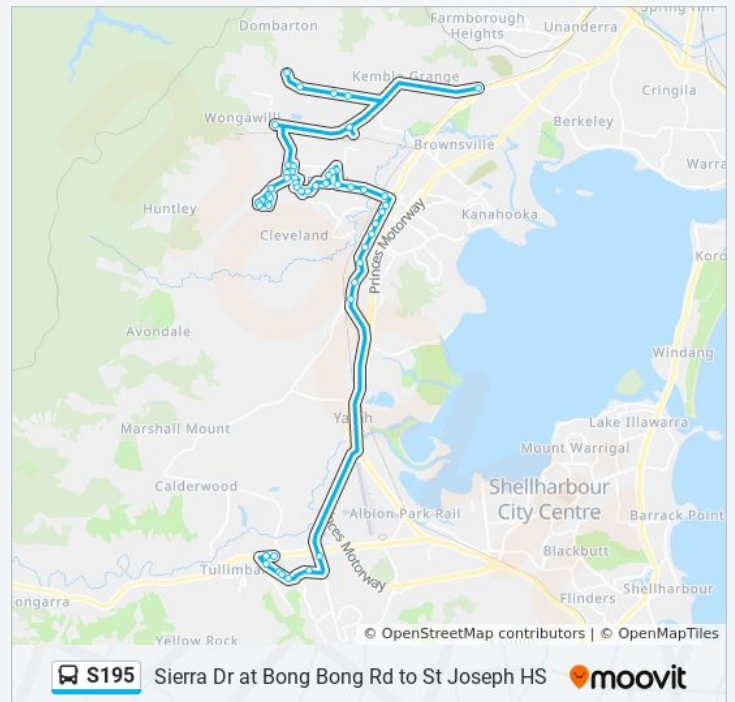

Glenlee Dr after Bong Bong Rd

Glenlee Dr before Horsley Dr

Shone Ave at Horsley Dr

Bong Bong Rd opp Iredell Rd

Wednesday	15:40
Thursday	15:40
Friday	15:40
Saturday	Not Operational

### S195 bus Info

**Direction:** Kembla Grange Stn

**Stops:** 52

**Trip Duration:** 57 min

**Line Summary:**

Bong Bong Rd after Mallon Ave

Brooks Reach Rd after Bong Bong Rd

Mallon Ave opp Cray St

Mallon Ave opp Phoenix Way

Siltstone Ave opp Phoenix Way

Siltstone Ave at Morson Ave

Morson Ave at Brooks Reach Rd

Brooks Reach Rd before Bong Bong Rd

Bong Bong Rd opp Mallon Ave

HammondCare Horsley Retirement Village,  
Shone Ave

### S195 bus Info

**Direction:** St Josephs

**Stops:** 39

**Trip Duration:** 39 min

**Line Summary:**

Horsley Dr at Glenwood Gr

Horsley Dr before Robins Creek Rd

Horsley Dr opp The Grange