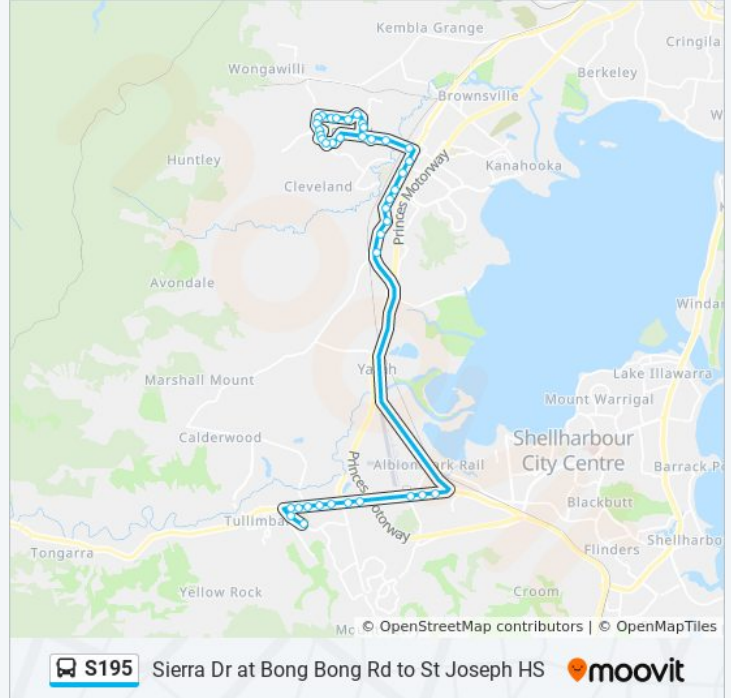

Horsley Dr at Glenwood Gr

Horsley Dr before Robins Creek Rd

Horsley Dr opp The Grange

Horsley Dr at Kariewood Cct

Horsley Dr after Greenbrook Pl

Horsley Dr at Parkdale Ave

Bong Bong Rd opp Reed Park

Dapto Leagues Club, Bong Bong Rd

Dapto District Library, Princes Hwy

TAFE Illawarra Institute of Technology, Princes Hwy

Princes Hwy at Emerson Rd

Princes Hwy opp Avondale Rd

229 Princes Hwy

Princes Hwy opp Amaral Ave

Princes Hwy before Mt Brown Rd

Princes Hwy opp Huntley Rd

Tongarra Rd opp Albion Park Rail Public School

Tongarra Rd opp McDonald Park

Tongarra Rd before Croome Rd

Tongarra Rd after Stapleton Ave

Tongarra Rd opp Halket Lane

Tongarra Rd opp Albion Park Public School

Tongarra Rd before Amaral Ave

Illawarra Hwy before Macquarie St

St Paul's Catholic Primary School, Tongarra Rd

All Saints Anglican Church, Tongarra Rd

Church St opp Sophia St

St Joseph's Catholic High School, Church St

S195 bus time schedules and route maps are available in an offline PDF at moovitapp.com. Use the [Moovit App](#) to see live bus times, train schedule or subway schedule, and step-by-step directions for all public transit in Sydney.

[About Moovit](#) • [MaaS Solutions](#) • [Supported Countries](#) • [Moovitor Community](#)

Check Live Arrival Times