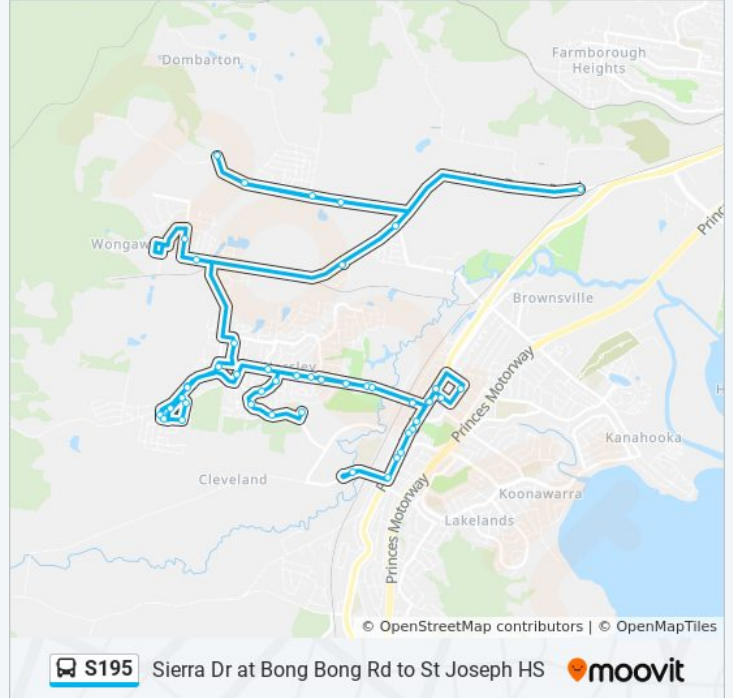

**Stops:** 47

**Trip Duration:** 62 min

**Line Summary:**

Bong Bong Rd at Robins Creek Dr

Horsley Community Centre, Bong Bong Rd

Bong Bong Rd opp Reed Park

Dapto Leagues Club, Bong Bong Rd

Dapto District Library, Princes Hwy

Princes Hwy opp Dapto Mall

Princes Hwy at Baan Baan St

St Johns Public School, Moombara St

Baan Baan St before Dapto Square Lane

Dapto Mall, Princes Hwy

Bong Bong Rd opp Dapto Leagues Club

Reed Park, Bong Bong Rd

Bong Bong Rd opp Parkdale Ave

Bong Bong Rd opp Horsley Dr

Bong Bong Rd at Denham Dr

Lucas Dr at Dawes Ct

Lucas Dr after Glengarry Way

Fairwater Dr opp Boddington Way

Fairwater Dr before Armitage Ave

Dapto Public School, Sierra Dr

**Direction: Kembla Grange Stn**

52 stops

[VIEW LINE SCHEDULE](#)

St Paul's Catholic Primary School, Tongarra Rd

All Saints Anglican Church, Tongarra Rd

**S195 bus Time Schedule**

Kembla Grange Stn Route Timetable: