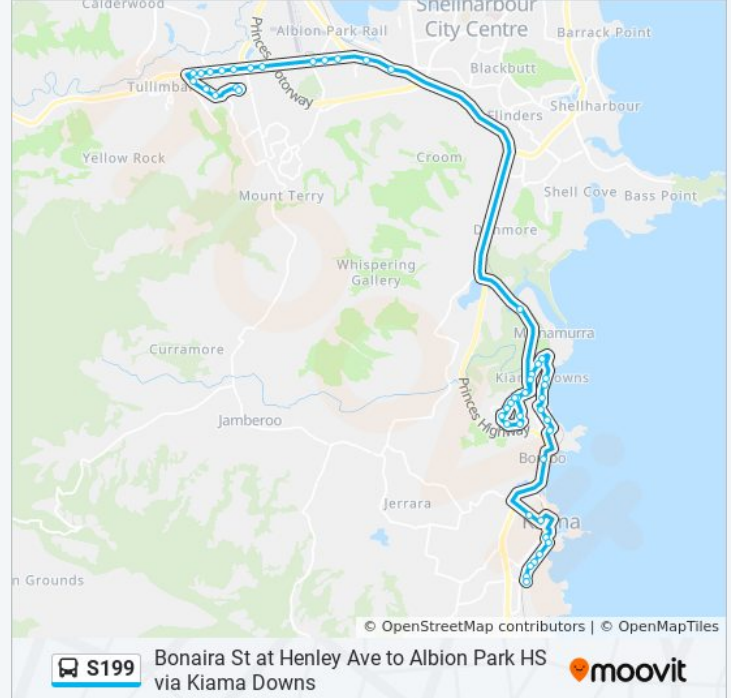

Meehan Dr at Cameron Cres

Riverside Dr opp The Village

Princes Hwy after Colden Dr

Princes Hwy before Woollybutt Dr

Tongarra Rd opp Albion Park Rail Public School

Tongarra Rd opp McDonald Park

Tongarra Rd before Croome Rd

### Direction: Kiama

49 stops

[VIEW LINE SCHEDULE](#)

St Paul's Catholic Primary School, Tongarra Rd

Tongarra Rd opp Croome Rd

Albion Park Rail Public School, Tongarra Rd

Tongarra Rd opp Ash Ave

Princes Hwy after Nehme Ave

Princes Hwy before Pioneer Dr

Riverside Dr at The Village

Meehan Dr opp Cameron Cres