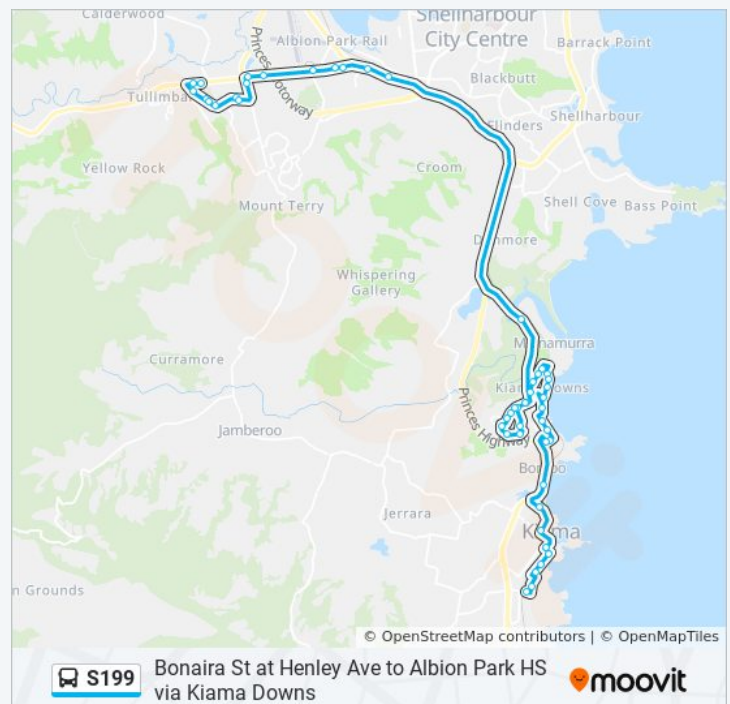

Meehan Dr at Cameron Cres

Riverside Dr opp The Village

Princes Hwy after Colden Dr

Princes Hwy before Woollybutt Dr

Tongarra Rd opp Albion Park Rail Public School

Tongarra Rd opp McDonald Park

Tongarra Rd before Croome Rd

Tongarra Rd opp Croome Rd

Albion Park Rail Public School, Tongarra Rd

Tongarra Rd opp Ash Ave

Princes Hwy after Nehme Ave

Princes Hwy before Pioneer Dr

Riverside Dr at The Village

Meehan Dr opp Cameron Cres

Meehan Dr at Cameron Cres

Oxley Ave after Riverside Dr

Oxley Ave after Riversdale Ave

Oxley Ave after Hoolong Ave

Oxley Ave before Hoolong Ave

North Kiama Dr opp Kiarama Ave

North Kiama Dr after Johnson St

Wednesday	15:38
Thursday	15:38
Friday	15:38
Saturday	Not Operational

### S199 bus Info

**Direction:** Kiama

**Stops:** 49

**Trip Duration:** 43 min

**Line Summary:**

North Kiama Dr opp Merindah Ave

North Kiama Dr opp Moona Ave

North Kiama Dr opp Kirama Ave