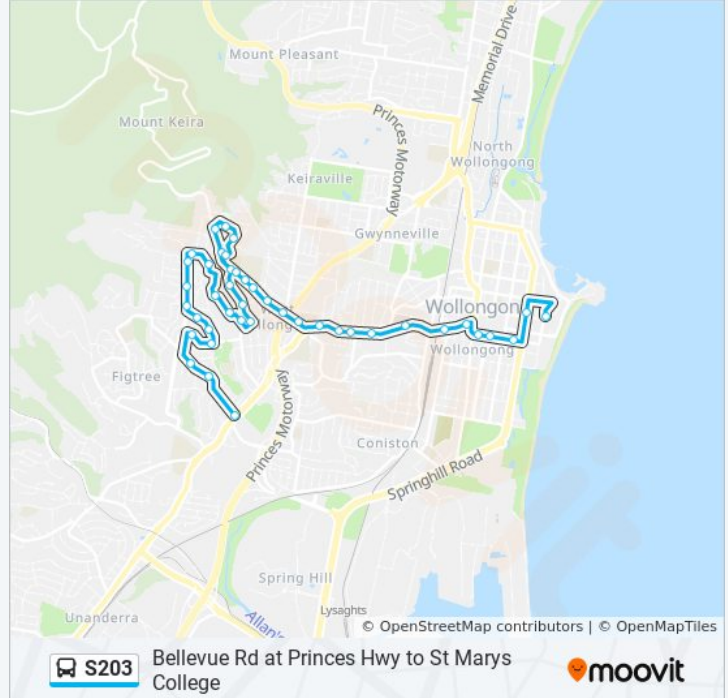

**Direction: St Marys**

42 stops

[VIEW LINE SCHEDULE](#)

- Bellevue Rd at Princes Hwy
- Bellevue Rd opp Edgebury Rd
- Bellevue Rd at Stillness Rd
- Uralba St opp Zelang Ave
- Uralba St at Walang Ave
- Walang Ave at Kilbirnie Pl
- Walang Ave before Kilbirnie Pl
- Koloona Ave after Walang Ave
- Koloona Ave at St Marks Cres
- Koloona Ave at Valley Dr
- Carcoola St after Koloona Ave
- Euroka St after Immarna Ave
- Euroka St after Adina Ave
- Euroka St at Bimbadeen Ave
- Bukari St after Koorabel Ave
- Yellagong St at Pooraka Ave
- Yellagong St at Bimbadeen Ave
- The Church of Jesus Christ of Latter Day Saints, Yellagong St
- Mt Keira Rd at Yellagong St
- Spring St after Mt Keira Rd
- Spring St after Keira St

**Direction:** St Marys

**Stops:** 42

**Trip Duration:** 30 min

**Line Summary:**

Spring St opp Medway Dr  
 Mt Keira Rd at Allen St  
 Mt Keira Rd before Spring St  
 Mt Keira Rd opp Yellagong St  
 Edmund Rice College, Mt Keira Rd  
 92 Mt Keira Rd  
 Mt Keira Rd at Hurt St  
 Mt Keira Rd opp Abercrombie St  
 Mount Keira Rd before Crown St  
 Crown St at Fisher St  
 Crown St after Gilmore St  
 Crown St at Rosemont St  
 Crown St opp Staff St  
 Wollongong Hospital, Crown St  
 Crown St opp Station St  
 Crown St before Keira St  
 Wollongong Central, Burelli St, Stand E  
 Wollongong Central, Burelli St, Stand D  
 Illawarra Performing Arts Centre, Burelli St  
 Corrimal St after Market St  
 St Mary Star of the Sea College, Harbour St

**Direction: West Wollongong**

39 stops

[VIEW LINE SCHEDULE](#)

St Mary Star of the Sea College, Harbour St  
 Corrimal St at Bank St  
 Corrimal St opp Beach St  
 Corrimal St at Swan St  
 Bridge St opp Harold St  
 Heaslip St opp Harold St  
 Myrtle St at Union St  
 Jutland Ave opp South St

**Direction:** West Wollongong

**Stops:** 39

**Trip Duration:** 35 min

**Line Summary:**

Jutland Ave at Sea View Rd

Lauder Ave before Strathhearn Ave

Mailer Ave before McKenzie Ave

Norman St opp Elizabeth St