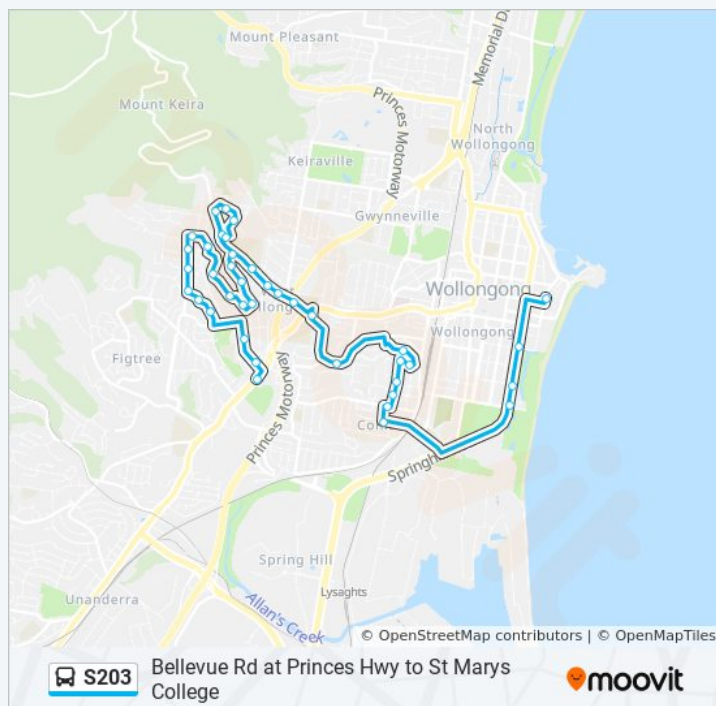

**Direction:** St Marys

**Stops:** 42

**Trip Duration:** 30 min

**Line Summary:**

Spring St opp Medway Dr  
 Mt Keira Rd at Allen St  
 Mt Keira Rd before Spring St  
 Mt Keira Rd opp Yellagong St  
 Edmund Rice College, Mt Keira Rd  
 92 Mt Keira Rd  
 Mt Keira Rd at Hurt St  
 Mt Keira Rd opp Abercrombie St  
 Mount Keira Rd before Crown St  
 Crown St at Fisher St  
 Crown St after Gilmore St  
 Crown St at Rosemont St  
 Crown St opp Staff St  
 Wollongong Hospital, Crown St  
 Crown St opp Station St  
 Crown St before Keira St  
 Wollongong Central, Burelli St, Stand E  
 Wollongong Central, Burelli St, Stand D  
 Illawarra Performing Arts Centre, Burelli St  
 Corrimal St after Market St  
 St Mary Star of the Sea College, Harbour St

**Direction: West Wollongong**

39 stops

[VIEW LINE SCHEDULE](#)

St Mary Star of the Sea College, Harbour St  
 Corrimal St at Bank St  
 Corrimal St opp Beach St  
 Corrimal St at Swan St  
 Bridge St opp Harold St  
 Heaslip St opp Harold St  
 Myrtle St at Union St  
 Jutland Ave opp South St

**Direction:** West Wollongong

**Stops:** 39

**Trip Duration:** 35 min

**Line Summary:**

Jutland Ave at Sea View Rd

Lauder Ave before Strathhearn Ave

Mailer Ave before McKenzie Ave

Norman St opp Elizabeth St

Walang Ave opp Kilbirnie Pl

Walang Ave opp Kilbirnie Pl

London Dr after Therry St

London Dr at Shaftsbury Ave

Princes Hwy opp Thames St

S203 bus time schedules and route maps are available in an offline PDF at [moovitapp.com](https://moovitapp.com). Use the [Moovit App](#) to see live bus times, train schedule or subway schedule, and step-by-step directions for all public transit in Sydney.