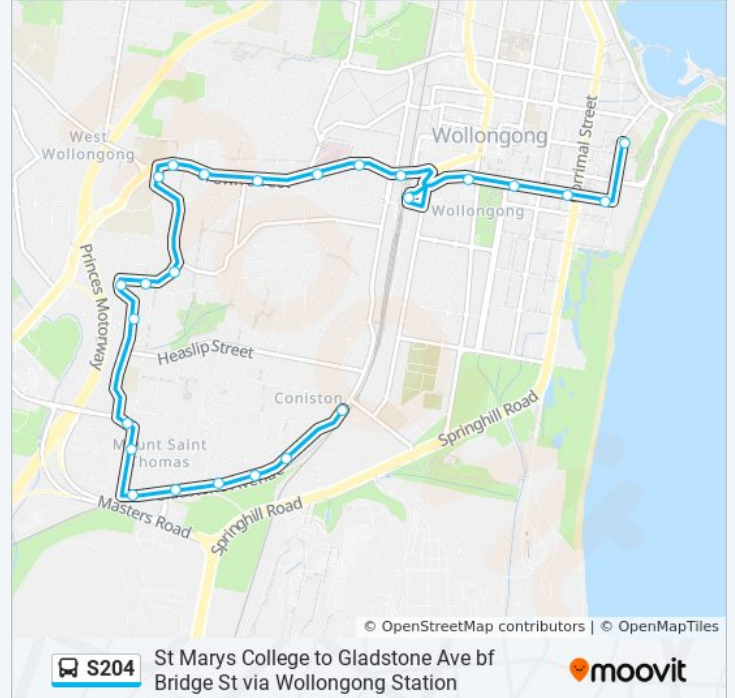

(1) Coniston Stn: 3:25 PM

Use the Moovit App to find the closest S204 bus station near you and find out when is the next S204 bus arriving.

Direction: Coniston Stn

25 stops

[VIEW LINE SCHEDULE](#)

St Mary Star of the Sea College, Harbour St

Crown St opp New Dapto Rd

Crown St before Mangerton Rd

Crown St opp Gilmore St

Crown St opp Fisher St

Powell St opp St Therese Catholic Primary School

Woodlawn Ave after Norman St

Woodlawn Ave after Eastern Ave

S204 bus Info

Direction: Coniston Stn

Stops: 25

Trip Duration: 25 min

Line Summary:

Gladstone Ave at Prospect St

Gladstone Ave at John St

226 Gladstone Ave

Gladstone Ave at Ocean St

Gladstone Ave before Bridge St

S204 bus time schedules and route maps are available in an offline PDF at moovitapp.com. Use the [Moovit App](#) to see live bus times, train schedule or subway schedule, and step-by-step directions for all public transit in Sydney.