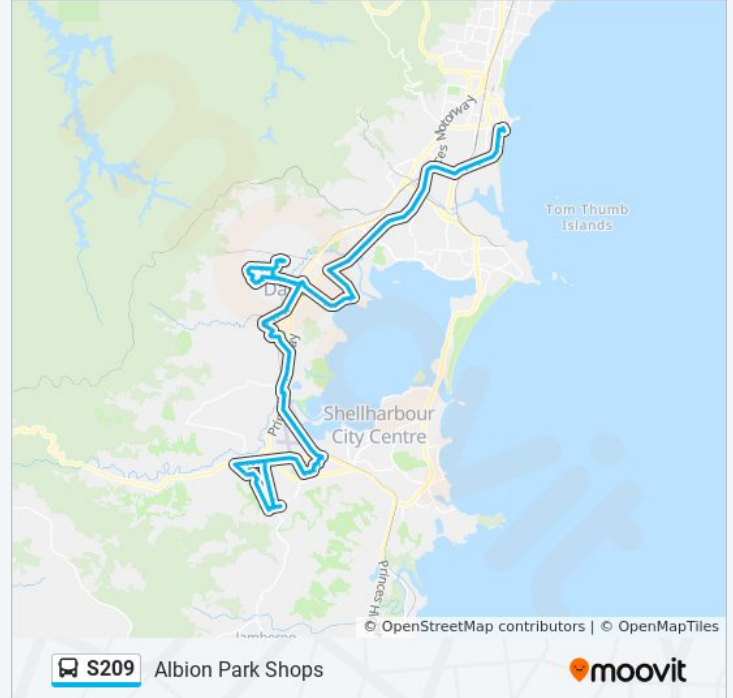

Direction: Albion Park Shops

89 stops

[VIEW LINE SCHEDULE](#)

- WIN Entertainment Centre, Crown St
- Burelli St at Harbour St
- Corrimal St at Bank St
- Corrimal St opp Glebe St
- Corrimal St opp Beach St
- Corrimal St at Swan St
- Springhill Rd opp Bridge St
- Springhill Rd at Port Kembla Steelworks Rd
- Kanahooka Rd opp Myee St
- Kanahooka Rd at Valley Way
- Hayes Park Public School, Kanahooka Rd
- Kanahooka Rd after Forest Grove Dr
- Kanahooka Rd opp Hoyt St
- Kanahooka Rd opp Lakeside Dr
- Lakeside Dr opp Edgeworth Ave
- Lakeside Dr opp Edgeworth Ave
- Fowlers Rd after Lakeside Dr
- Fowlers Rd opp Koonawarra Community Centre
- Fowlers Rd after Gilba Rd
- Byamee St opp Koonawarra Public School
- Byamee St opp Bambil Cres
- Byamee St at Cirrus St

Penrose Dr after Goolagong St

Penrose Dr opp Goolagong St

Penrose Dr at Melaleuca Ave

Penrose Drive opp Penrose Dr Park

Huntley Rd after Penrose Dr

601 Princes Hwy

Hayward Bay Dr after Wollingurry St

Woollybutt Dr before Jarrah Way

Koda Rd at Elm St

Ash Ave after Elm St

Ash Ave before Oak St

Oak St opp Conifer St

Oak St after Currajong Pl

Croome Rd opp Maple St

Tongarra Rd opp Halket Lane

Tongarra Rd opp Albion Park Public School