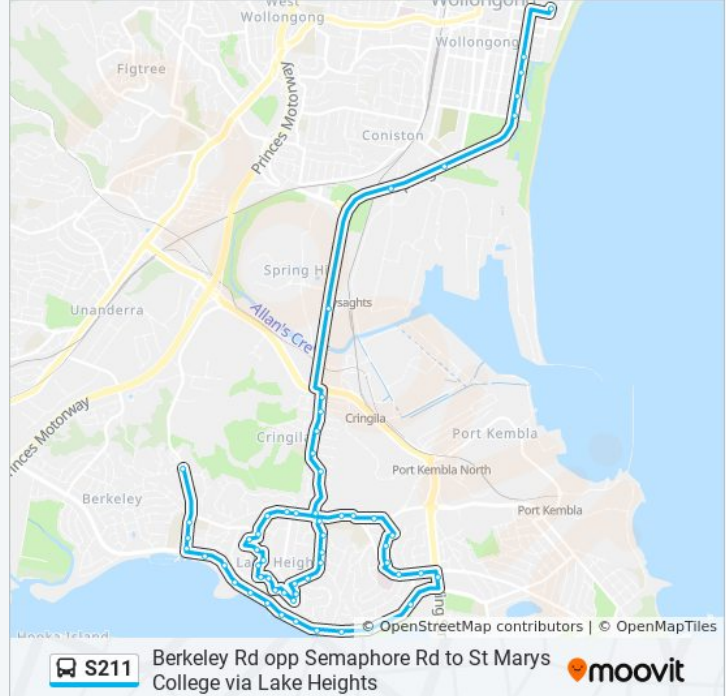

Warrawong Plaza, King St

Northcliffe Dr opp Margaret St

Northcliffe Dr opp Walker St

Northcliffe Dr opp Jackson Ave

Illawarra Yacht Club, Northcliffe Dr

Northcliffe Dr opp St Cloud Cres

Northcliffe Dr opp Buena Vista Ave

Northcliffe Dr opp Lakes Heights Public School

Northcliffe Dr opp Lake Heights Rd

Von Guerard Park, Northcliffe Dr

151 Northcliffe Dr

Northcliffe Dr after Wollamai Cres

Northcliffe Dr opp Caroonia St

George St after Northcliffe Dr

George St opp Short St

George St opp Bekerley Public School

Berkeley Rd at Semaphore Rd

Direction: St Marys

55 stops

[VIEW LINE SCHEDULE](#)

Berkeley Rd opp Semaphore Rd

Bekerley Public School, George St

George St at Short St

George St before Northcliffe Dr

Northcliffe Dr after Caroonia St

388 Northcliffe Dr

Northcliffe Dr before Lake Heights Rd

Northcliffe Dr at Lake Heights Rd

Lakes Heights Public School, Northcliffe Dr