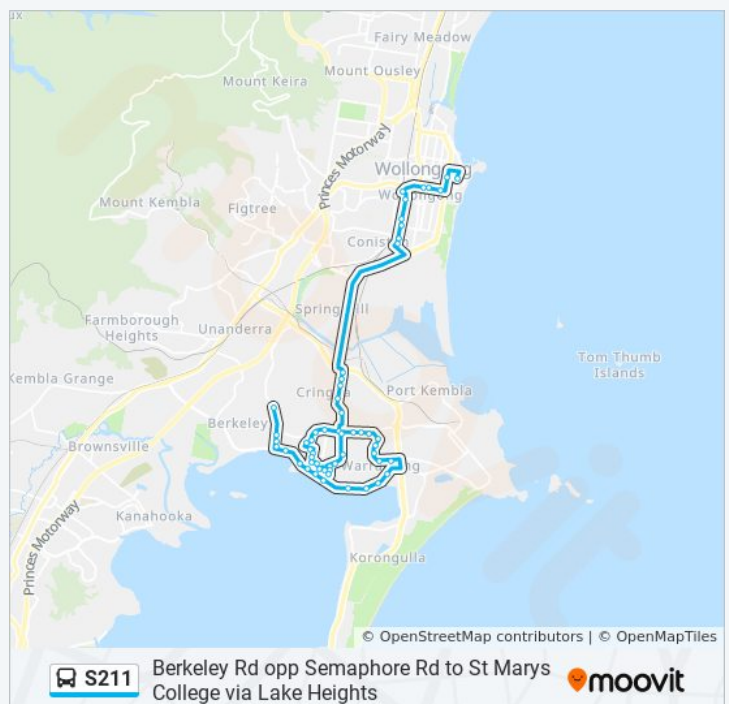

George St opp Short St

George St opp Bekerley Public School

Berkeley Rd at Semaphore Rd

Direction: St Marys

55 stops

[VIEW LINE SCHEDULE](#)

Berkeley Rd opp Semaphore Rd

Bekerley Public School, George St

Weringa Ave before Denise St

S211 bus Time Schedule

St Marys Route Timetable:

Sunday	Not Operational
Monday	7:45 AM
Tuesday	7:45 AM
Wednesday	7:45 AM
Thursday	7:45 AM
Friday	Not Operational
Saturday	Not Operational

S211 bus Info

Direction: St Marys

Stops: 55

Trip Duration: 50 min

Line Summary:

Weringa Ave opp Barina Ave

Buena Vista Ave at Trevor Ave

Gloria Cres after Buena Vista Ave