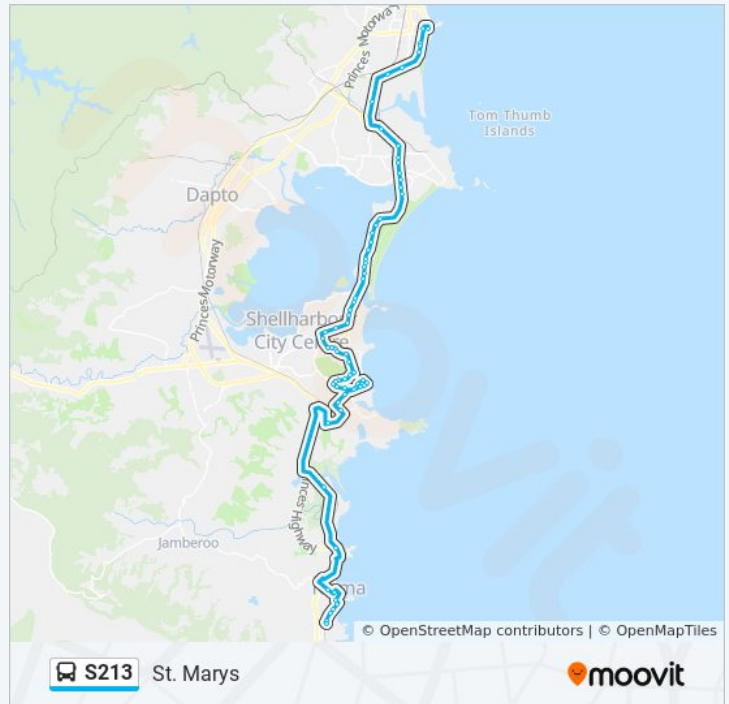

Lake Entrance Rd opp Landy Dr

Captain Cook Dr after Phillip Cres

Messenger Rd after Captain Cook Dr

The Kingsway before Irvine St

Leawarra Ave opp Irvine St

Warilla High School, Keross Ave

Shellharbour Rd opp Keross Ave

Taylor St at Orana Ave

Bonaira St at Henley Ave

**Direction: St. Marys**

70 stops

[VIEW LINE SCHEDULE](#)

Bonaira St at Henley Ave

Manning St after Saddleback Mountain Rd

Manning St after Farmer St

**Stops:** 70

**Trip Duration: 73 min**  
**Line Summary:**

- Riverside Dr opp The Village
- Southern Cross Bvd before Monkhouse Pde
- Cove Bvd opp Brindabella Dr
- Shellharbour Rd after Lakewood Bvd
- Shellharbour Rd opp Shellharbour Cemetery
- Pioneer Park, Addison St
- Addison St at Mary St
- Shellharbour Public School, Mary St
- St Paul's Anglican Church, Towns St
- Little Park, Wollongong St
- Addison St at Wentworth St
- Addison St before Mary St
- Addison St opp Pioneer Park
- Shellharbour Workers Club, Wattle Rd
- Flinders Reserve, Wattle Rd
- Kingdom Hall, Parklands Dr
- Ocean Beach Dr after Parklands Dr
- Ocean Beach Dr at Evergreen Dr
- Ocean Beach Dr after Melia St
- Ocean Beach Dr at Sherwood Pl
- Shellharbour Rd opp Amity College
- Shellharbour Rd after Woodlands Dr
- Keross Ave after Shellharbour Rd
- Daphne St at Leawarra Ave
- Leawarra Ave before Irvine St
- The Kingsway before Messenger Rd
- Messenger Rd at Captain Cook Dr
- Barrack Heights Public School, Captain Cook Dr
- Lake Entrance Rd after Landy Dr
- Lake Entrance rd opp Leawarra Ave
- Shellharbour Rd after Lake Entrance Rd
- Shellharbour Rd after Barnes St
- Shellharbour Rd opp Warilla Grove Shops