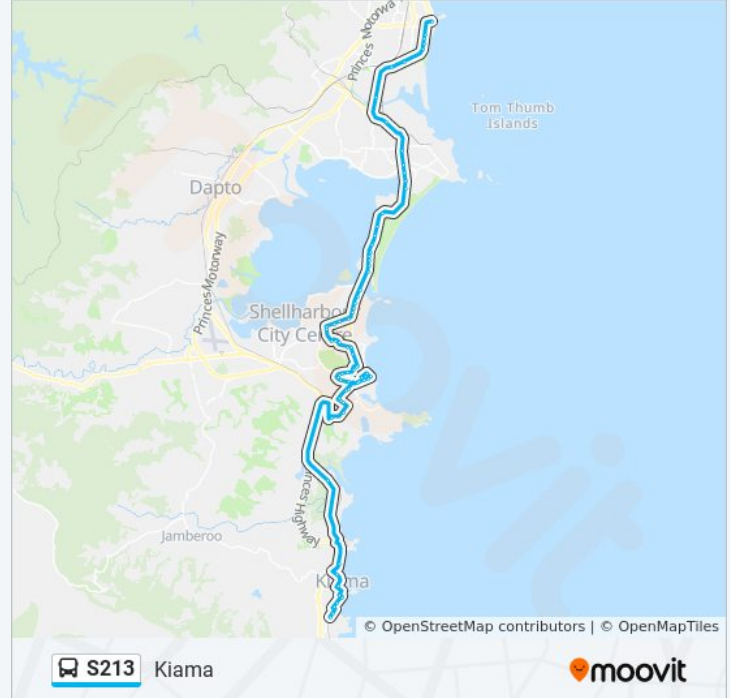

Lake Entrance Rd opp Landy Dr

Captain Cook Dr after Phillip Cres

Messenger Rd after Captain Cook Dr

The Kingsway before Irvine St

Leawarra Ave opp Irvine St

Warilla High School, Keross Ave

Shellharbour Rd opp Keross Ave

Little Park, Wollongong St

Addison St at Wentworth St

Addison St before Mary St

Addison St opp Pioneer Park

Shellharbour Cemetery, Shellharbour Rd

Shellharbour Bus Depot, Shellharbour Rd

Shellharbour Rd before Cove Bvd

Taylor St at Orana Ave

Bonaira St at Henley Ave

**Direction: St. Marys**

70 stops

[VIEW LINE SCHEDULE](#)

Bonaira St at Henley Ave

Manning St after Saddleback Mountain Rd

Manning St after Farmer St