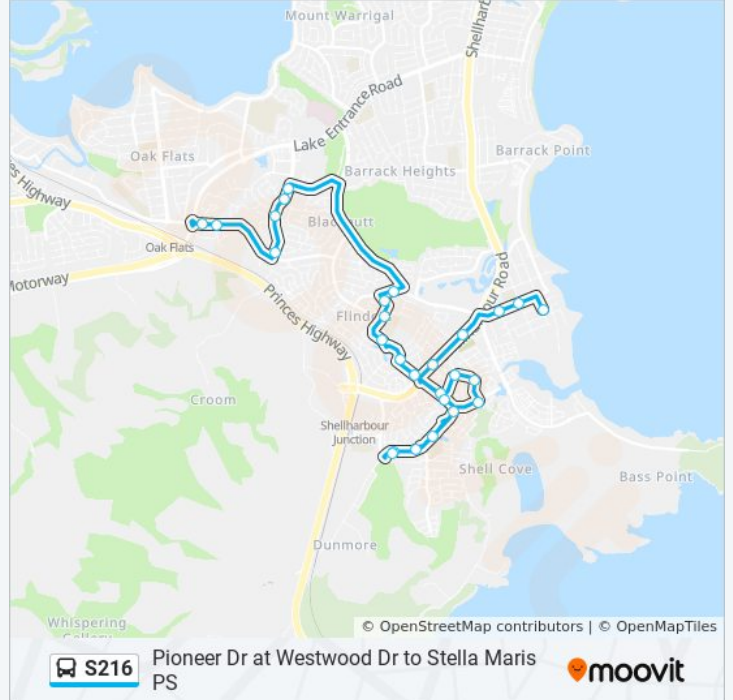

Stops: 37

Trip Duration: 42 min

Line Summary:

Baragoot Rd opp Tabourie Cl
 College Ave after Benson Ave
 College Ave opp Cygnet Ave
 College Ave before Pioneer Dr
 Pioneer Dr at Westwood Dr
 Princes Hwy after Colden Dr
 Princes Hwy before Woollybutt Dr
 Tongarra Rd opp Albion Park Rail Public School
 Tongarra Rd opp McDonald Park
 Tongarra Rd before Croome Rd
 Tongarra Rd after Stapleton Ave
 Tongarra Rd opp Halket Lane
 Tongarra Rd opp Albion Park Public School
 Tongarra Rd before Amaral Ave
 Illawarra Hwy before Macquarie St
 St Paul's Catholic Primary School, Tongarra Rd

Direction: Stella Maris

27 stops

[VIEW LINE SCHEDULE](#)

Pioneer Dr at Westwood Dr
 Pioneer Dr after New Lake Entrance Rd
 College Ave after Pioneer Dr
 College Ave before Cygnet Ave
 College Ave opp All Saints Catholic Church
 Baragoot Rd at Tabourie Cl
 Berringer Way after Boragoot Rd
 Flinders Primary School, Willinga Rd
 Willinga Rd opp Woodburn Tce
 Munmorah Cct after Jindabyne Rd
 Lakewood Bvd after Garnett Gr
 Cove Bvd before Brindabella Dr
 Brindabella Dr at Ragamuffin Cct

Direction: Stella Maris

Stops: 27

Trip Duration: 27 min

Line Summary:

Brindabella Dr before Apollo Dr
Cove Bvd at Whitsunday Dr
Southern Cross Bvd Aft Killalea Dr
Southern Cross Bvd at Mornington Ct
Southern Cross Bvd before Monkhouse Pde
Southern Cross Bvd before Banks Dr
Southern Cross Bvd after Banks Dr
Southern Cross Bvd before Cove Bvd
Cove Bvd opp Brindabella Dr
Shellharbour Rd after Lakewood Bvd
Shellharbour Rd opp Shellharbour Cemetery
Pioneer Park, Addison St
Addison St at Mary St
Stella Maris Catholic Primary School, Wentworth St