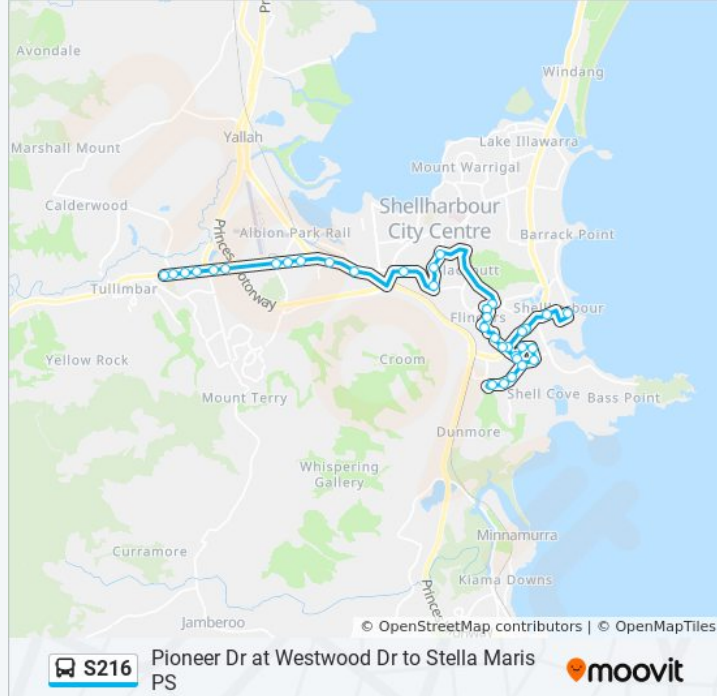

Direction: St Pauls

37 stops

[VIEW LINE SCHEDULE](#)

- Stella Maris Catholic Primary School, Wentworth St
- Addison St opp Pioneer Park
- Shellharbour Cemetery, Shellharbour Rd
- Shellharbour Bus Depot, Shellharbour Rd
- Shellharbour Rd before Cove Bvd
- Cove Bvd before Brindabella Dr
- Brindabella Dr at Ragamuffin Cct
- Brindabella Dr before Apollo Dr
- Cove Bvd at Whitsunday Dr
- Southern Cross Bvd Aft Killalea Dr
- Southern Cross Bvd at Mornington Ct
- Southern Cross Bvd before Monkhouse Pde
- Southern Cross Bvd before Banks Dr
- Southern Cross Bvd after Banks Dr
- Southern Cross Bvd before Cove Bvd
- Cove Bvd opp Brindabella Dr
- Lakewood Bvd before Garnett Gr
- Munmorah Cct opp Jindabyne Rd
- Flinders PreSchool Education Centre, Willinga Rd
- Willinga Rd opp Flinders Primary School
- Berringer Way before Boragoot Rd

Stops: 37

Trip Duration: 42 min

Line Summary:

Baragoot Rd opp Tabourie Cl
 College Ave after Benson Ave
 College Ave opp Cygnet Ave
 College Ave before Pioneer Dr
 Pioneer Dr at Westwood Dr
 Princes Hwy after Colden Dr
 Princes Hwy before Woollybutt Dr
 Tongarra Rd opp Albion Park Rail Public School
 Tongarra Rd opp McDonald Park
 Tongarra Rd before Croome Rd
 Tongarra Rd after Stapleton Ave
 Tongarra Rd opp Halket Lane
 Tongarra Rd opp Albion Park Public School
 Tongarra Rd before Amaral Ave
 Illawarra Hwy before Macquarie St
 St Paul's Catholic Primary School, Tongarra Rd

Direction: Stella Maris

27 stops

[VIEW LINE SCHEDULE](#)

Pioneer Dr at Westwood Dr
 Pioneer Dr after New Lake Entrance Rd
 College Ave after Pioneer Dr
 College Ave before Cygnet Ave
 College Ave opp All Saints Catholic Church
 Baragoot Rd at Tabourie Cl
 Berringer Way after Boragoot Rd
 Flinders Primary School, Willinga Rd
 Willinga Rd opp Woodburn Tce
 Munmorah Cct after Jindabyne Rd
 Lakewood Bvd after Garnett Gr
 Cove Bvd before Brindabella Dr
 Brindabella Dr at Ragamuffin Cct