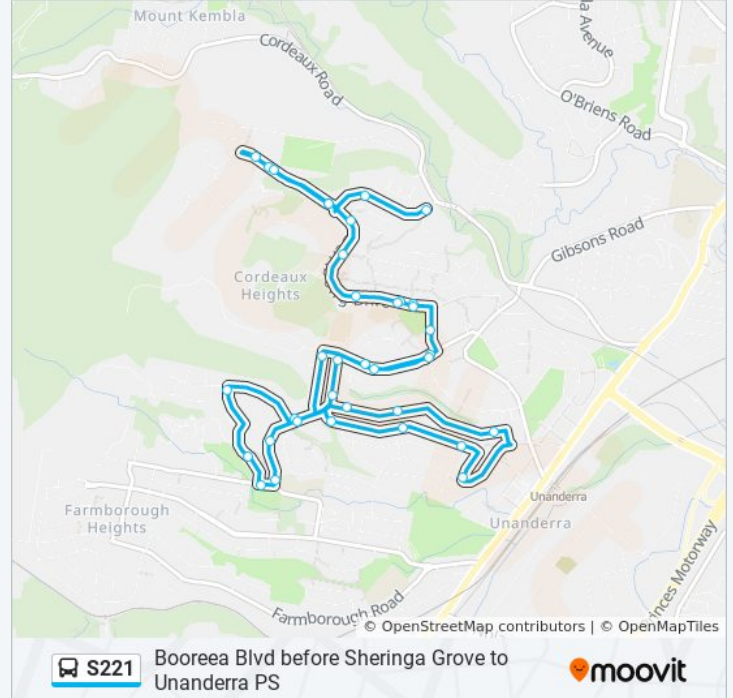

Direction: Cordeaux Heights

21 stops

[VIEW LINE SCHEDULE](#)

Hargraves St opp St Pius X Primary School

Cummins St at Adams Ave

Cummins St before Coachwood Dr

Coachwood Dr opp Cummins St

Coachwood Dr at Staff Rd

Direction: Unanderra PS

Stops: 36

Trip Duration: 21 min

Line Summary:

Coachwood Dr before Waples Rd

Waples Rd opp Murrogun Cres

Murrogun Cres opp Lambertia Pl

Plumwood Cres at Tamarind Dr

Poplar Ave before Staff Rd

Staff Rd opp Coral Cres

Staff Rd Maynes Pde

Sheargold Park, Carbeen Cres

Western Suburbs Community Preschool,
Derribong Dr

Unanderra Public School, Derribong Dr

S221 bus time schedules and route maps are available in an offline PDF at moovitapp.com. Use the [Moovit App](#) to see live bus times, train schedule or subway schedule, and step-by-step directions for all public transit in Sydney.