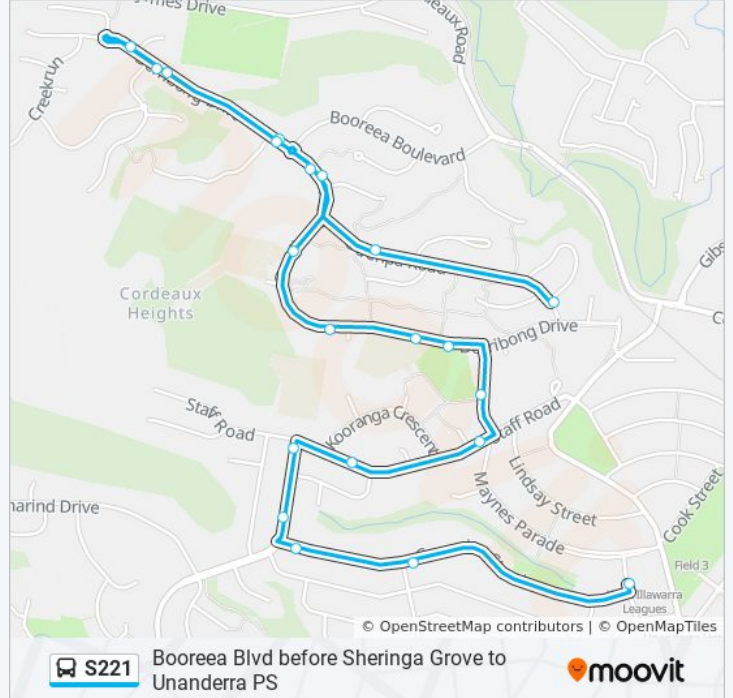

Direction: Cordeaux Heights

21 stops

[VIEW LINE SCHEDULE](#)

Hargraves St opp St Pius X Primary School

Cummins St at Adams Ave

Cummins St before Coachwood Dr

Coachwood Dr opp Cummins St

Coachwood Dr at Staff Rd

Odenpa Rd before Koombala Gr

Odenpa Rd at Marril Cct

S221 bus Time Schedule

Cordeaux Heights Route Timetable:

Sunday	Not Operational
Monday	3:15 PM
Tuesday	3:15 PM
Wednesday	3:15 PM
Thursday	3:15 PM
Friday	Not Operational
Saturday	Not Operational

S221 bus Info

Direction: Cordeaux Heights

Stops: 21

Trip Duration: 12 min

Line Summary:

Direction: Unanderra PS

36 stops

[VIEW LINE SCHEDULE](#)

Direction: Unanderra PS

Stops: 36

Trip Duration: 21 min

Line Summary:

Coachwood Dr before Waples Rd

Waples Rd opp Murrogun Cres

Murrogun Cres opp Lambertia Pl

Plumwood Cres at Tamarind Dr