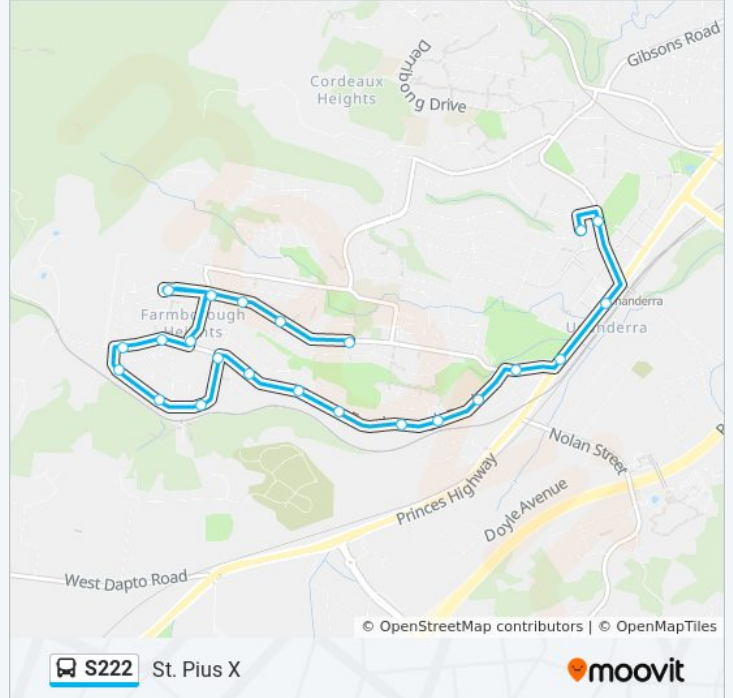

Direction: St. Pius X

23 stops

[VIEW LINE SCHEDULE](#)

- Panorama Dr at Albermarle St
- Panorama Dr before Nielson St
- Panorama Dr at Brendon Ave
- Panorama Dr at Gerard Ave
- Panorama Dr after Lyrebird Way
- Gerard Ave at Farmborough Rd
- Farmborough Rd before Loch Lomond Ave
- Farmborough Rd before Fairloch Ave
- Fairloch Ave after Loch Carron Ave
- Fairloch Ave after Lochview Ave
- Fairloch Ave after Ben Nevis Rd
- Fairloch Ave at Farmborough Rd
- Farmborough Rd opp Bristol Pde
- Farmborough Rd before Crest St
- Farmborough Rd after Crest St
- 110 Farmborough Rd
- Farmborough Rd after Kotara Cres
- Farmborough Road Public School, Farmborough Rd
- Farmborough Rd opp Jemima St
- Princes Hwy after Farmborough Rd
- Princes Hwy before Tannery St

S222 bus Time Schedule

St. Pius X Route Timetable:

Sunday	Not Operational
Monday	8:20 AM
Tuesday	8:20 AM
Wednesday	8:20 AM
Thursday	8:20 AM
Friday	Not Operational
Saturday	Not Operational

S222 bus Info

Direction: St. Pius X

Stops: 23

Trip Duration: 17 min

Line Summary:

West Illawarra RSL Club, Central Rd

Hargraves St opp St Pius X Primary School

S222 bus time schedules and route maps are available in an offline PDF at moovitapp.com. Use the [Moovit App](#) to see live bus times, train schedule or subway schedule, and step-by-step directions for all public transit in Sydney.