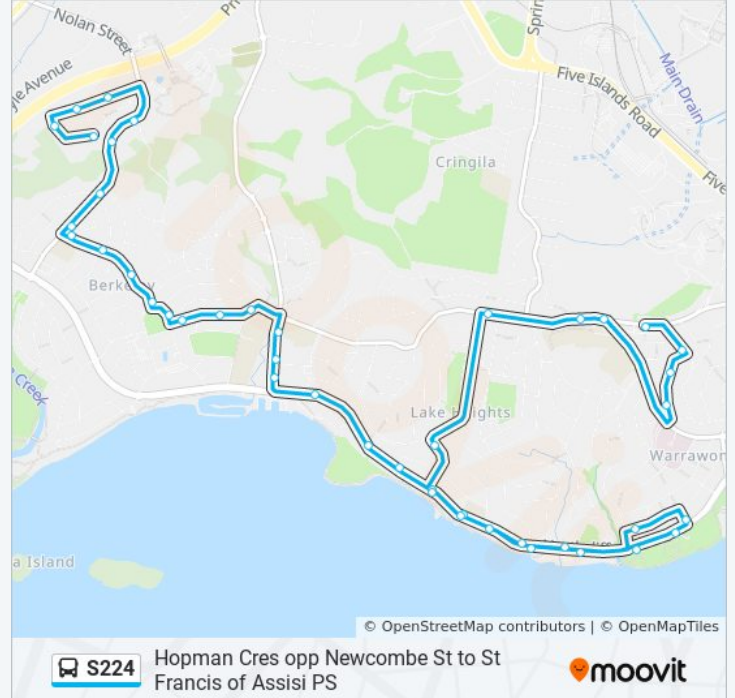

### S224 bus Info

**Direction:** St. Francis PS

**Stops:** 43

**Trip Duration:** 31 min

**Line Summary:**

Northcliffe Dr before Lake Heights Rd

Northcliffe Dr at Lake Heights Rd

Lakes Heights Public School, Northcliffe Dr

Northcliffe Dr opp St Cloud Cres

Northcliffe Dr opp Buena Vista Ave

Northcliffe Dr opp Lakes Heights Public School

Northcliffe Dr opp Lake Heights Rd

Lake Heights Rd before Hassan St

Flagstaff Rd opp Lake Heights Rd

Flagstaff Rd opp Warrawong High School

Flagstaff Rd before Cowper St

Third Ave North after Greene St

Third Ave N before Bruce Rd

Bruce Rd at Third Ave

St Francis Assisi Primary, Flagstaff Rd

S224 bus time schedules and route maps are available in an offline PDF at [moovitapp.com](https://moovitapp.com). Use the [Moovit App](#) to see live bus times, train schedule or subway schedule, and step-by-step directions for all public transit in Sydney.