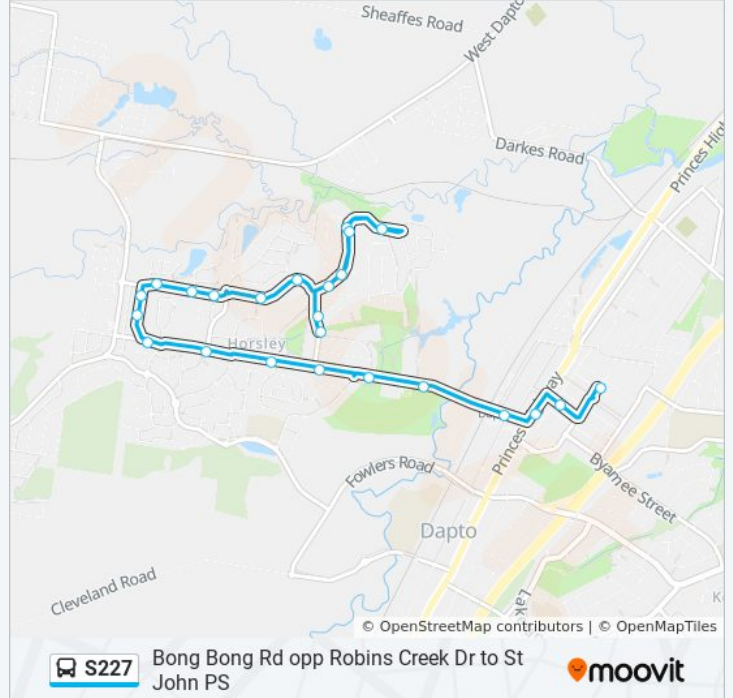

Use the Moovit App to find the closest S227 bus station near you and find out when is the next S227 bus arriving.

Direction: Horsley

24 stops

[VIEW LINE SCHEDULE](#)

- St Johns Public School, Moombara St
- Baan Baan St before Dapto Square Lane
- Dapto Mall, Princes Hwy
- Bong Bong Rd opp Dapto Leagues Club
- Reed Park, Bong Bong Rd
- Bong Bong Rd opp Parkdale Ave
- Bong Bong Rd opp Horsley Dr
- Bong Bong Rd at Denham Dr
- Bong Bong Rd opp Robins Creek Dr
- Bong Bong Rd opp Glenlee Dr
- Glenlee Dr after Bong Bong Rd
- Glenlee Dr before Horsley Dr
- Horsley Dr after Ashwood Pl
- Horsley Dr at Glenwood Gr
- Horsley Dr before Robins Creek Rd
- Horsley Dr opp The Grange
- Horsley Dr at Kariewood Cct
- Huxley Dr at Colony Gdns
- Huxley Dr at Ritchie Cres
- Huxley Dr at Cachia Bvd
- Huxley Dr opp Ritchie Cres

Stops: 24

Trip Duration: 19 min

Line Summary:

Huxley Dr opp Ellenborough Pl

Horsley Dr after Greenbrook Pl

Horsley Dr at Parkdale Ave

Direction: St. Johns PS

21 stops

[VIEW LINE SCHEDULE](#)

Bong Bong Rd opp Robins Creek Dr

Bong Bong Rd opp Glenlee Dr

Glenlee Dr after Bong Bong Rd

Glenlee Dr before Horsley Dr

Horsley Dr after Ashwood Pl

Horsley Dr at Glenwood Gr

Horsley Dr before Robins Creek Rd

Horsley Dr opp The Grange

Horsley Dr at Kariewood Cct

Huxley Dr at Colony Gdns

Huxley Dr at Ritchie Cres

Huxley Dr at Cachia Bvd

Huxley Dr opp Ritchie Cres

Huxley Dr opp Ellenborough Pl

Horsley Dr after Greenbrook Pl