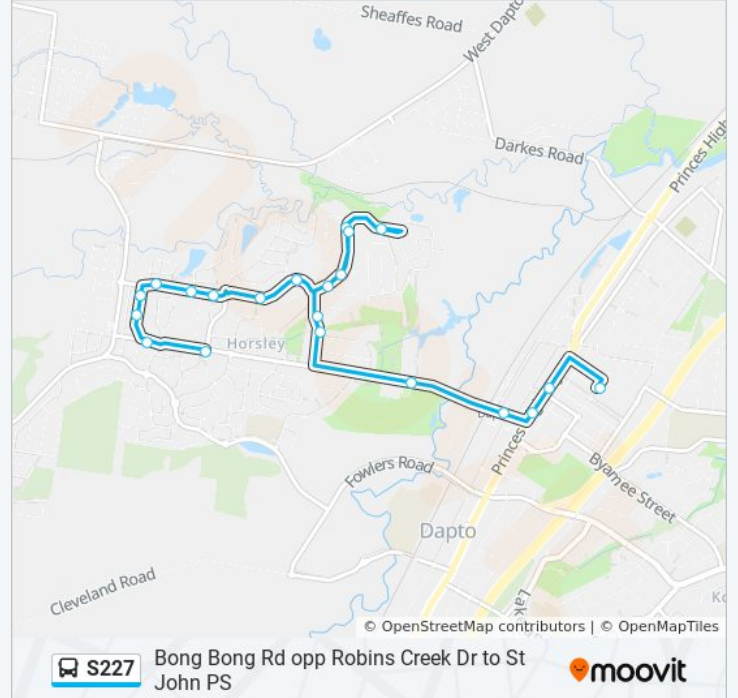

Use the Moovit App to find the closest S227 bus station near you and find out when is the next S227 bus arriving.

Direction: Horsley

24 stops

[VIEW LINE SCHEDULE](#)

- St Johns Public School, Moombara St
- Baan Baan St before Dapto Square Lane
- Dapto Mall, Princes Hwy
- Bong Bong Rd opp Dapto Leagues Club
- Reed Park, Bong Bong Rd
- Bong Bong Rd opp Parkdale Ave
- Bong Bong Rd opp Horsley Dr
- Bong Bong Rd at Denham Dr
- Bong Bong Rd opp Robins Creek Dr
- Bong Bong Rd opp Glenlee Dr
- Glenlee Dr after Bong Bong Rd
- Glenlee Dr before Horsley Dr
- Horsley Dr after Ashwood Pl
- Horsley Dr at Glenwood Gr
- Horsley Dr before Robins Creek Rd
- Horsley Dr opp The Grange
- Horsley Dr at Kariewood Cct
- Huxley Dr at Colony Gdns
- Huxley Dr at Ritchie Cres
- Huxley Dr at Cachia Bvd
- Huxley Dr opp Ritchie Cres

Stops: 24

Trip Duration: 19 min

Line Summary:

Huxley Dr opp Ellenborough Pl

Horsley Dr after Greenbrook Pl

Horsley Dr at Parkdale Ave

Direction: St. Johns PS

21 stops

Horsley Dr opp The Grange

Horsley Dr at Kariewood Cct

Huxley Dr at Colony Gdns

Huxley Dr at Ritchie Cres

Huxley Dr at Cachia Bvd

Huxley Dr opp Ritchie Cres

Huxley Dr opp Ellenborough Pl

Horsley Dr after Greenbrook Pl

S227 bus Info

Direction: St. Johns PS

Stops: 21

Trip Duration: 15 min

Line Summary:

Princes Hwy opp Dapto Mall

Princes Hwy at Baan Baan St

St Johns Public School, Moombara St