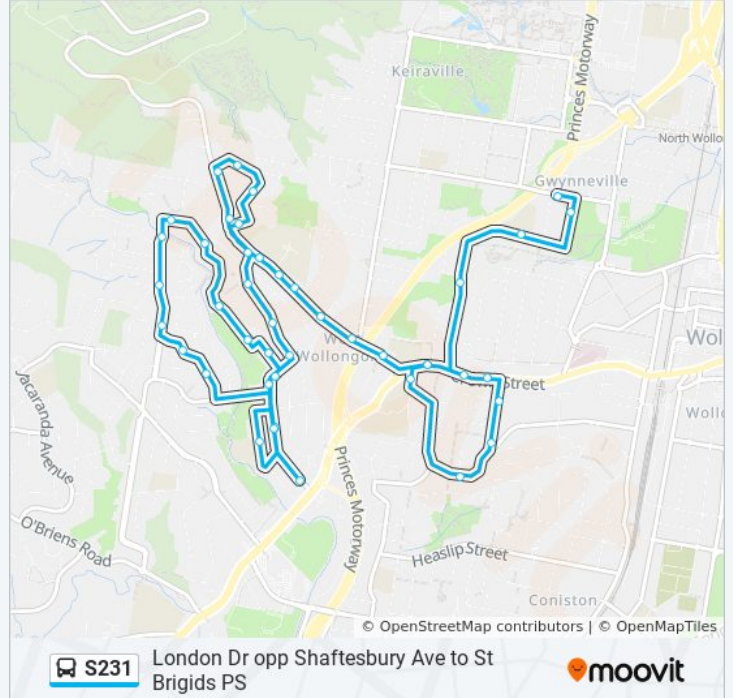

Use the Moovit App to find the closest S231 bus station near you and find out when is the next S231 bus arriving.

Direction: Gipps St

43 stops

[VIEW LINE SCHEDULE](#)

- London Dr opp Shaftesbury Ave
- London Dr before Therry St
- Walang Ave at Kilbirnie Pl
- Walang Ave before Kilbirnie Pl
- Koloona Ave after Walang Ave
- Koloona Ave at St Marks Cres
- Koloona Ave at Valley Dr
- Carcoola St after Koloona Ave
- Euroka St after Immarna Ave
- Euroka St after Adina Ave
- Euroka St at Bimbadeen Ave
- Bukari St after Koorabel Ave
- Pooraka Ave after Bukari St
- London Dr after Therry St
- Lindsay Park Primary School, Thames St
- Pooraka Ave after Uralba St
- Yellagong St at Pooraka Ave
- Yellagong St at Bimbadeen Ave
- The Church of Jesus Christ of Latter Day Saints, Yellagong St
- Mt Keira Rd at Yellagong St
- Spring St after Mt Keira Rd

Stops: 43

Trip Duration: 30 min

Line Summary:

Spring St after Keira St
 Spring St opp Medway Dr
 Mt Keira Rd at Allen St
 Mt Keira Rd before Spring St
 Mt Keira Rd opp Yellagong St
 Edmund Rice College, Mt Keira Rd
 92 Mt Keira Rd
 Mt Keira Rd at Hurt St
 Mt Keira Rd opp Abercrombie St
 Mount Keira Rd before Crown St
 Crown St at Fisher St
 Crown St after Gilmore St
 Crown St at Rosemont St
 Mangerton Rd at Howarth Pl
 Mangerton Rd at Rowland Ave
 Norman St opp Elizabeth St
 St Therese Catholic Primary School, Powell St
 Crown St at Fisher St
 Gilmore St at Reserve St
 Gwynneville Public School, Acacia Ave
 St Brigid's Primary School, Vickery St
 St Brigid's Primary School, Gipps Rd

Direction: St Thereses PS

20 stops

[VIEW LINE SCHEDULE](#)

St Therese Catholic Primary School, Powell St
 The Illawarra Grammar School, Princes Hwy
 London Dr opp Shaftesbury Ave
 Lindsay Park Primary School, Thames St
 Walang Ave at Kilbirnie Pl
 Walang Ave before Kilbirnie Pl
 Koloona Ave after Walang Ave