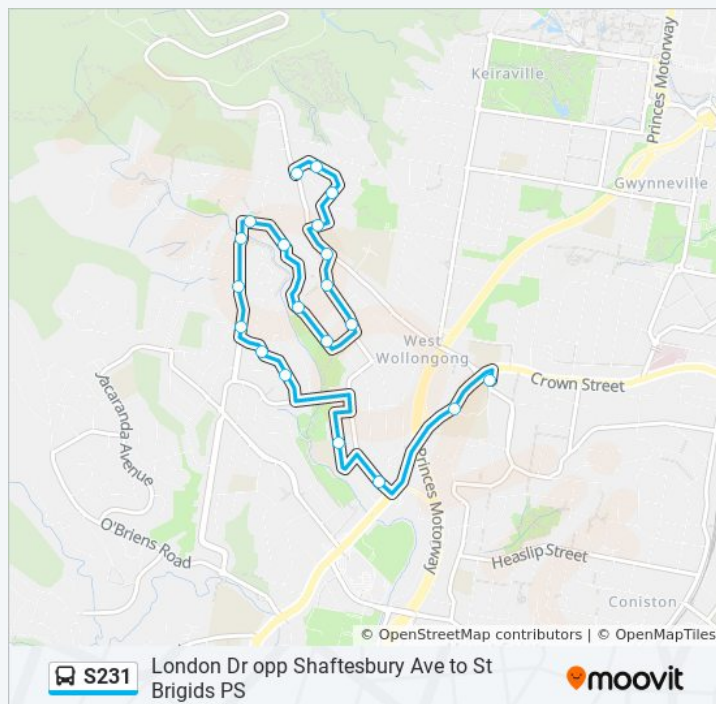

Koloona Ave at St Marks Cres

Koloona Ave at Valley Dr

Caroola St after Koloona Ave

Euroka St after Immarna Ave

Euroka St after Adina Ave

Euroka St at Bimbadeen Ave

Yellagong St at Bimbadeen Ave

The Church of Jesus Christ of Latter Day Saints,
Yellagong St

Mt Keira Rd at Yellagong St

Spring St after Mt Keira Rd

Spring St after Keira St

Spring St opp Medway Dr

Mt Keira Rd at Allen St

S231 bus Info

Direction: St Thereses PS

Stops: 20

Trip Duration: 19 min

Line Summary:

S231 bus time schedules and route maps are available in an offline PDF at moovitapp.com. Use the [Moovit App](#) to see live bus times, train schedule or subway schedule, and step-by-step directions for all public transit in Sydney.

[About Moovit](#) • [MaaS Solutions](#) • [Supported Countries](#) • [Mooviter Community](#)

© 2024 Moovit - All Rights Reserved

Check Live Arrival Times