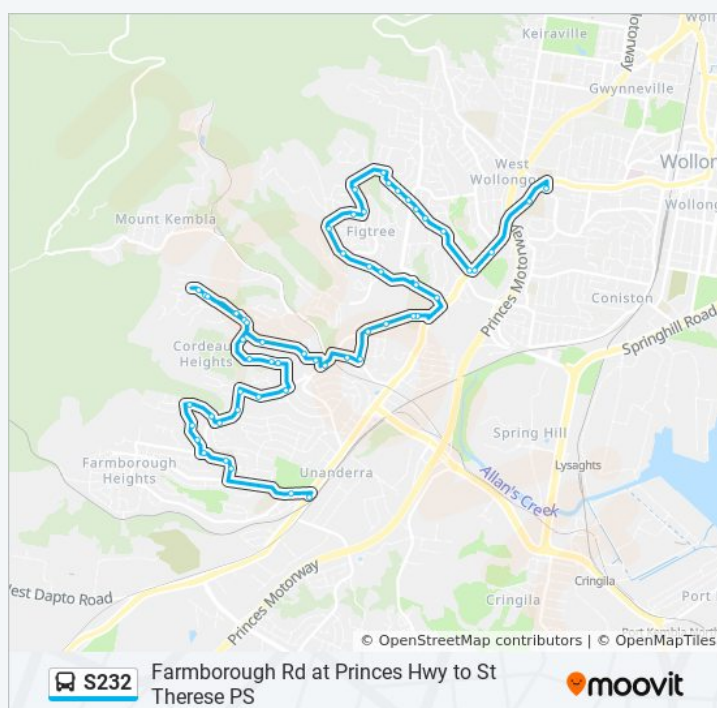

**Stops:** 49

**Trip Duration:** 45 min

**Line Summary:**

Cordeaux Rd after Gibsons Rd

Amaroo Ave opp Springfield Ave

Gibsons Rd opp Amaroo Ave

Figtree Private Hospital, Gibsons Rd

Figtree High School, Gibsons Rd

Figtree Public School, Gibsons Rd

Figtree Public School, Gibsons Rd

Gibsons Rd opp Figtree Private Hospital

Gibsons Rd before Amaroo Ave

Amaroo Ave at Cordeaux Rd

Cordeaux Rd opp Gibsons Rd

Central Rd at Leigh Cres

Derribong Dr opp Erlinya Pl

Odenpa Rd opp Marril Cct

Odenpa Rd opp Koombala Gr

Derribong Dr opp Deenyi Cl

Derribong Dr at Mungurra Hill Rd

Derribong Dr at Jarrah Cres

Tuesday	15:10
Wednesday	15:10
Thursday	15:10
Friday	15:10
Saturday	Not Operational

### S232 bus Info

**Direction:** Unanderra

**Stops:** 56

**Trip Duration:** 40 min

**Line Summary:**

Derribong Dr at Coorung Cl  
Derribong Dr opp Jarrah Cres  
Derribong Dr opp Mungurra Hill Rd  
Derribong Dr before Deenyi Cl  
Derribong Dr after Odenpa Rd  
Derribong Dr opp Patanga Pl  
Derribong Dr opp Unanderra Public School  
Derribong Dr opp Western Suburbs Community  
Preschool  
Staff Rd opp Allumba Gr  
Staff Rd at Coral Cres  
Coachwood Dr after Staff Rd  
Coachwood Dr before Cummins St  
Coachwood Dr opp Coachwood Park  
Tamarind Dr after Coachwood Dr  
Tamarind Dr before Plumwood Cres  
Murrogun Cres at Plumwood Cres  
Murrogun Cres at Lambertia Pl  
Waples Rd after Murrogun Cres  
Cedars Christian College, Waples Rd  
Waples Rd opp Farmborough Aged Care Centre  
Farmborough Rd opp Jemima St  
Princes Hwy opp Farmborough Rd