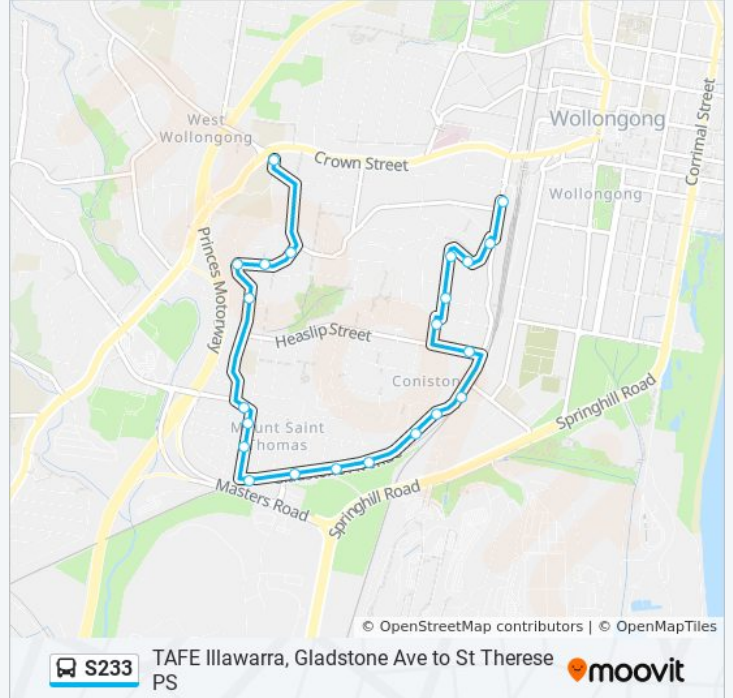

The S233 bus line (TAFE Illawarra, Gladstone Ave to St Therese PS) has 2 routes. For regular weekdays, their operation hours are:

(1) St Thereses PS: 08:30(2) Wollongong Stn: 15:15

Use the Moovit App to find the closest S233 bus station near you and find out when is the next S233 bus arriving.

Direction: St Thereses PS

22 stops

[VIEW LINE SCHEDULE](#)

- Gladstone Ave opp TAFE Illawarra
- Strathhearn Ave after Rawlinson Ave
- Lauder Ave at Strathhearn Ave
- Jutland Ave opp Sea View Rd
- Jutland Ave at South St
- Myrtle St at Union St
- Heaslip St after Mackie st
- Gladstone Ave after Bridge St
- Gladstone Ave opp Robertson St
- Gladstone Ave opp Ocean St
- Gladstone Ave opp 226
- Gladstone Ave opp John St
- Gladstone Ave opp Prospect St
- Gladstone Ave opp Mount St
- Taronga Ave at Moran Pde
- Taronga Ave opp Ocean St
- The Ave after Taronga Ave
- St Johns Ave at Byrarong Ave
- St Johns Ave opp Woodlawn Ave
- Woodlawn Ave opp Eastern Ave
- Woodlawn Ave opp Norman St

Stops: 22

Trip Duration: 15 min

Line Summary:

Direction: Wollongong Stn

24 stops

[VIEW LINE SCHEDULE](#)

- Powell St opp St Therese Catholic Primary School
- Woodlawn Ave after Norman St
- Woodlawn Ave after Eastern Ave
- St Johns Ave at Woodlawn Ave
- St Johns Ave at Byrarong Ave
- Heaslip St after St Johns Ave
- Taronga Ave opp Mount St Thomas Public School
- Taronga Ave at Toorak Ave
- Taronga Ave at Ocean St
- Gladstone Ave before Mount St
- Gladstone Ave at Prospect St
- Gladstone Ave at John St
- 226 Gladstone Ave
- Gladstone Ave at Ocean St
- Gladstone Ave at Robertson St
- Gladstone Ave before Bridge St
- Heaslip st after Gladstone Ave
- Myrtle St at Union St

Stops: 24

Trip Duration: 15 min

Line Summary:

Jutland Ave opp South St

Jutland Ave at Sea View Rd

Lauder Ave before Strathhearn Ave

Strathhearn Ave before Rawlinson Ave

TAFE Illawarra, Gladstone Ave