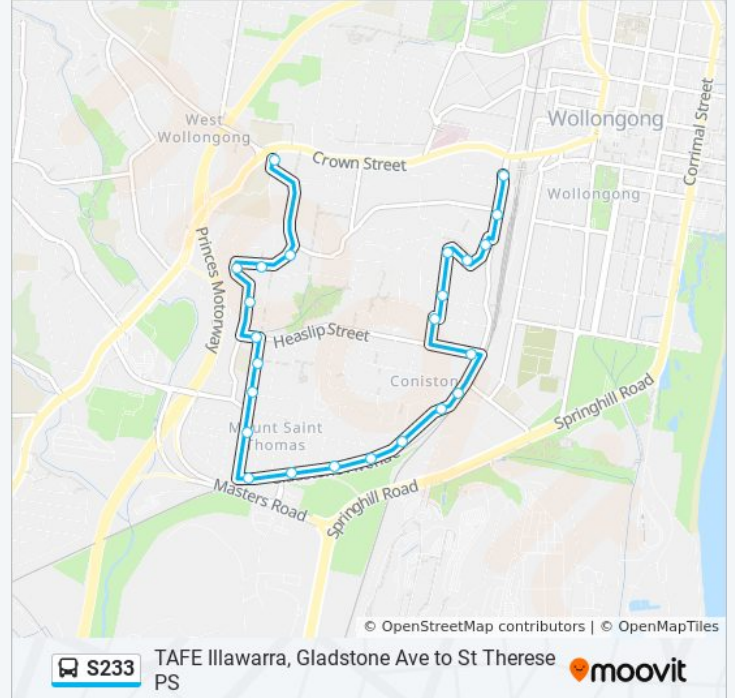

Jutland Ave opp South St

Jutland Ave at Sea View Rd

Lauder Ave before Strathhearn Ave

Strathhearn Ave before Rawlinson Ave

TAFE Illawarra, Gladstone Ave

Gladstone Ave at Fredrick St

S233 bus time schedules and route maps are available in an offline PDF at moovitapp.com. Use the [Moovit App](#) to see live bus times, train schedule or subway schedule, and step-by-step directions for all public transit in Sydney.

[About Moovit](#) · [MaaS Solutions](#) · [Supported Countries](#) · [Mooviter Community](#)

© 2024 Moovit - All Rights Reserved

Check Live Arrival Times