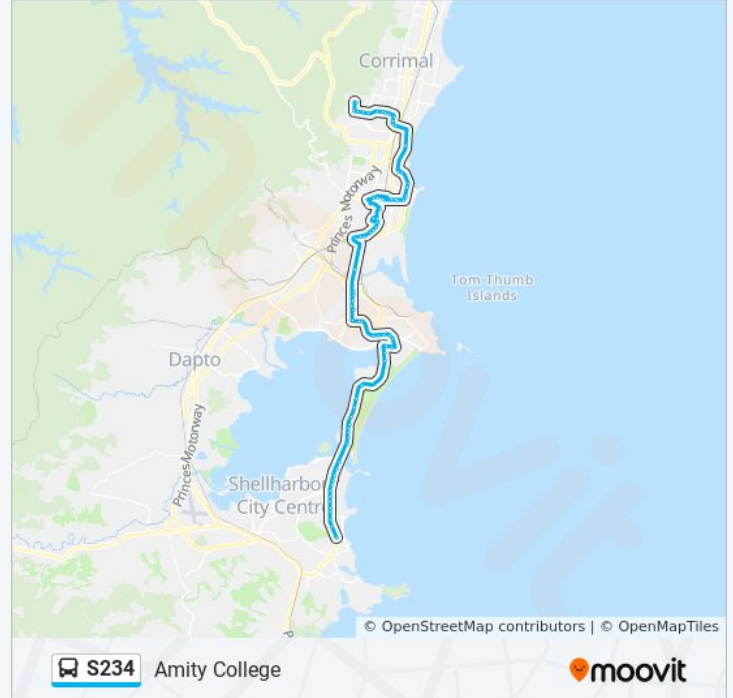

Burelli St after Keira St

Crown St at Gladstone Ave

Crown St opp Wollongong Hospital

Crown St opp New Dapto Rd

Strathearn Ave after Rawlinson Ave

Strathearn Ave before Union St

Myrtle St at Union St

Heaslip St after Mackie st

Gladstone Ave after Bridge St

Gladstone Ave opp Robertson St

Gladstone Ave opp Ocean St

Gladstone Ave opp 226

Gladstone Ave opp John St

Gladstone Ave opp Prospect St

Springhill Rd after Entry Rd

Lake Ave at Merrett Ave

Lake Ave opp Gorrell St

Lake Ave before Steel St

Lake Ave opp Cringila Public School

Lake Ave opp Auburn Pde

Lake Ave before Flagstaff Rd

Flagstaff Rd opp Warrawong High School

Flagstaff Rd before Cowper St

Cowper St opp Port Kembla Hospital

Cowper St after First Ave South

Cowper St opp Warrawong Plaza

Shellharbour Rd at Cowper St

Shellharbour Rd before Northcliffe Dr

Hoskins Ave after Kemblawarra Rd

Hoskins Ave at Carlotta Cres

King Ave after Kemblawarra Rd

King St Centre, King St

Primbee Bypa after Golf Pl