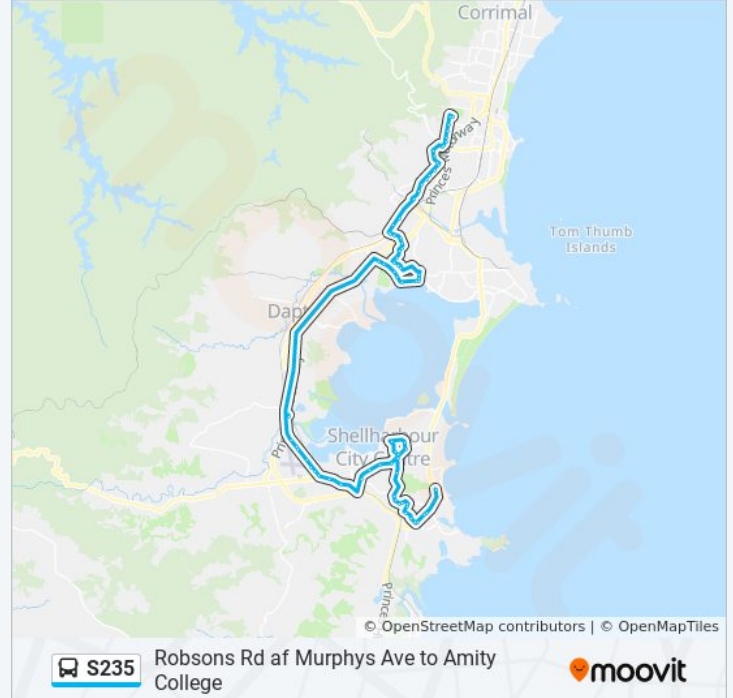

Lake Entrance Rd after Madigan Bvd

Landy Dr at Lake Entrance Rd

Landy Dr before Morgan Ave

Madigan Bvd at Roycroft Ave

Madigan Bvd opp Power Dr

Madigan Bvd at Chapman Ave

Entrance Rd opp Shellharbour Hospital Lake

Stockland Shellharbour, Lake Entrance Rd

New Lake Entrance Rd at Minga Ave

Stockland Retail Park, New Lake Entrance Rd

New Lake Entrance Rd before Pioneer Dr

Princes Hwy after Colden Dr

Princes Hwy before Woollybutt Dr

Princes Hwy opp The Oaks Hotel

Princes Hwy before Kimbeth Cres

Princes Hwy opp Albion Park Station

Princes Hwy opp Creamery Rd

Princes Hwy after Airport Rd

Princes Hwy before Rosewood St

26 Princes Hwy

Hayward Bay Dr after Wollingurry St

Northcliffe Dr at Nottingham St

Northcliffe Dr at Northumberland St

534 Northcliff Dr

Northcliff Dr before Bristol St

Northcliffe Dr at Wilkinson St

Illawarra Sports High School, Northcliffe Dr

George St after Northcliffe Dr

George St opp Short St

George St opp Bekerley Public School

Gallop St opp Coventry St

Gallop St opp Cambridge St

Bekerley West Public School, Gallop St