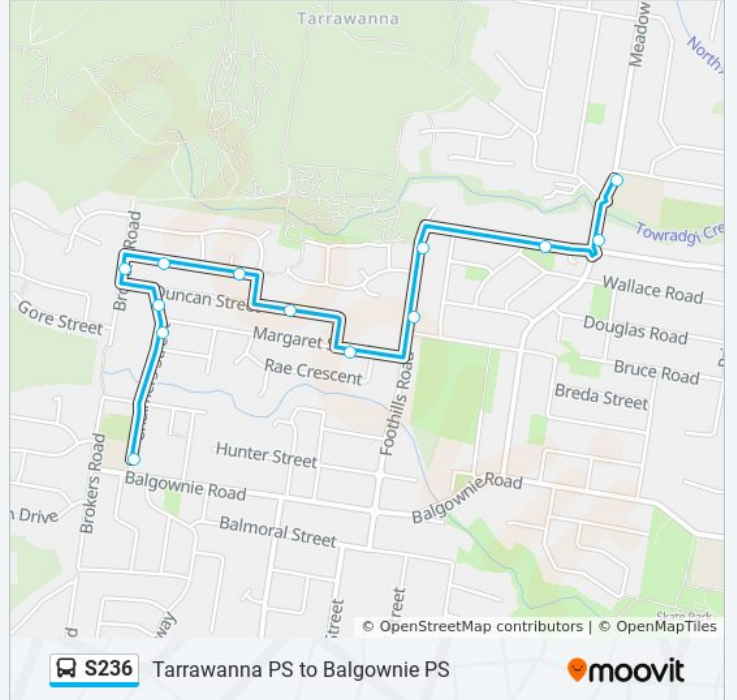

S236

Tarrawanna PS to Balgownie PS

Get The App

The S236 bus line Tarrawanna PS to Balgownie PS has one route. For regular weekdays, their operation hours are:

(1) Balgownie PS: 3:10 PM

Use the Moovit App to find the closest S236 bus station near you and find out when is the next S236 bus arriving.

Direction: Balgownie PS

13 stops

[VIEW LINE SCHEDULE](#)

Tarrawanna Public School, Meadow St

Meadow St at Caldwell Ave

Alpini Park, Caldwell Ave

Foothills Rd after Caldwell Ave

Foothills Rd before Brian St

Margaret St opp Duncan St

Duncan St opp Tucker Ave

Frost St opp Ward Pl

Frost St before Brokers Rd

Brokers Rd before Duncan St

Chalmers St before Margaret St

Chalmers St at Margaret St

Chalmers St opp Balgownie Public School

S236 bus Info

Direction: Balgownie PS

Stops: 13

Trip Duration: 7 min

Line Summary:

S236 bus time schedules and route maps are available in an offline PDF at moovitapp.com. Use the [Moovit App](#) to see live bus times, train schedule or subway schedule, and step-by-step directions for all public transit in Sydney.