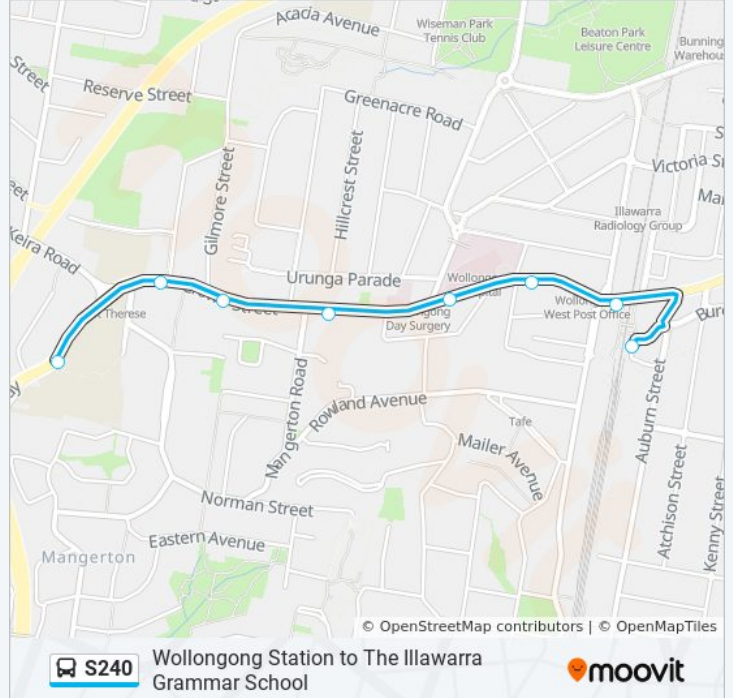

 S240

Wollongong Station to The Illawarra Grammar School

Get The App

The S240 bus line (Wollongong Station to The Illawarra Grammar School) has 2 routes. For regular weekdays, their operation hours are:

(1) Tigs: 08:43(2) Wollongong Stn: 15:20

Use the Moovit App to find the closest S240 bus station near you and find out when is the next S240 bus arriving.

Direction: Tigs

8 stops

[VIEW LINE SCHEDULE](#)

Wollongong Station, Station St
Crown St at Gladstone Ave
Crown St opp Wollongong Hospital
Crown St opp New Dapto Rd
Crown St before Mangerton Rd
Crown St opp Gilmore St
Crown St opp Fisher St
The Illawarra Grammar School, Princes Hwy

Line Summary:

Direction: Wollongong Stn

6 stops

[VIEW LINE SCHEDULE](#)

The Illawarra Grammar School, Western Ave

Norman St at Elizabeth St

Rowland Ave at Crana Pl

Rowland Ave opp McKenzie Ave

S240 bus Info

Direction: Wollongong Stn

Stops: 6

Trip Duration: 6 min

Line Summary:

S240 bus time schedules and route maps are available in an offline PDF at moovitapp.com. Use the [Moovit App](#) to see live bus times, train schedule or subway schedule, and step-by-step directions for all public transit in Sydney.