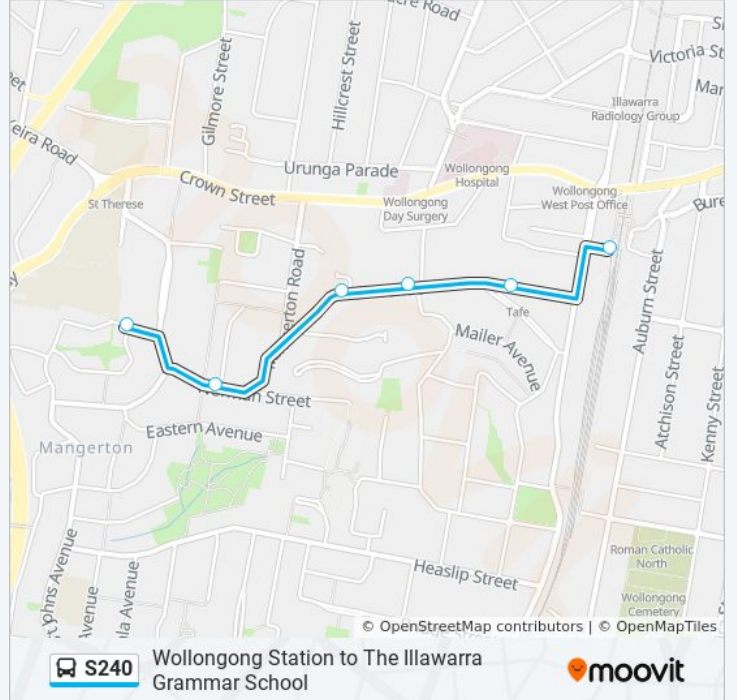

 S240

Wollongong Station to The Illawarra Grammar School

Get The App

The S240 bus line (Wollongong Station to The Illawarra Grammar School) has 2 routes. For regular weekdays, their operation hours are:

(1) Tigs: 08:43(2) Wollongong Stn: 15:20

Use the Moovit App to find the closest S240 bus station near you and find out when is the next S240 bus arriving.

Direction: Tigs

8 stops

[VIEW LINE SCHEDULE](#)

Wollongong Station, Station St
Crown St at Gladstone Ave
Crown St opp Wollongong Hospital
Crown St opp New Dapto Rd
Crown St before Mangerton Rd
Crown St opp Gilmore St
Crown St opp Fisher St
The Illawarra Grammar School, Princes Hwy

Line Summary:

Direction: Wollongong Stn

6 stops

[VIEW LINE SCHEDULE](#)

The Illawarra Grammar School, Western Ave

Norman St at Elizabeth St

Rowland Ave at Crana Pl

Rowland Ave opp McKenzie Ave

S240 bus Info

Direction: Wollongong Stn

Stops: 6

Trip Duration: 6 min

Line Summary:

S240 bus time schedules and route maps are available in an offline PDF at moovitapp.com. Use the [Moovit App](#) to see live bus times, train schedule or subway schedule, and step-by-step directions for all public transit in Sydney.