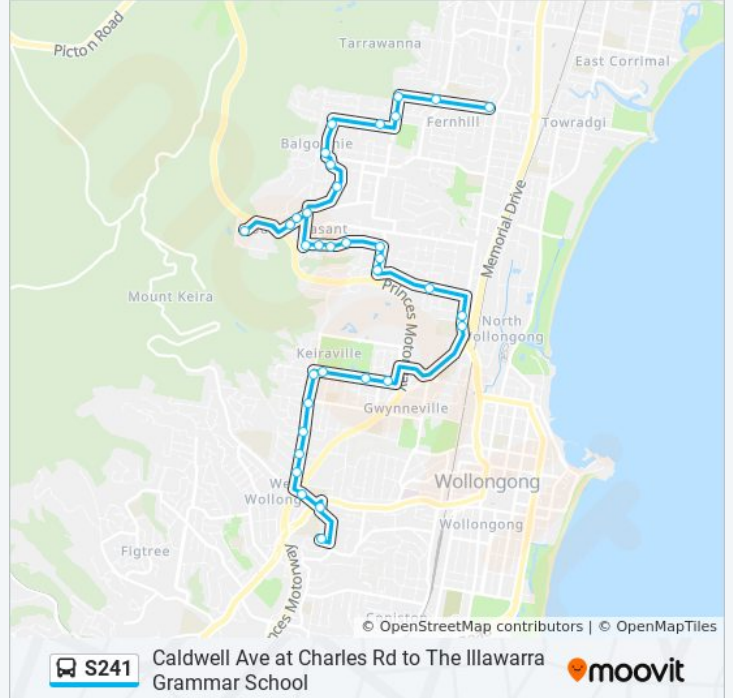

Caldwell Ave at Charles Rd to The Illawarra Grammar School

[Get The App](#)

The S241 bus line (Caldwell Ave at Charles Rd to The Illawarra Grammar School) has 2 routes. For regular weekdays, their operation hours are:

Balgownie Public School, Chalmers St

Chalmers St opp Hill Gr

Margaret St at Duncan St

Foothills Rd before Hutchinson Dr

Foothills Rd opp Caldwell Ave

Caldwell Ave opp Alpini Park

Caldwell Ave at Charles Rd

S241

Caldwell Ave at Charles Rd to The Illawarra Grammar School

moovit

Direction: Tigs

29 stops

[VIEW LINE SCHEDULE](#)

Caldwell Ave at Charles Rd

Alpini Park, Caldwell Ave

Foothills Rd after Caldwell Ave

S241 bus Info

Direction: Tigs

Stops: 29

Trip Duration: 30 min

Line Summary:

Ramah Ave before Woodlands Pde

Ramah Ave before Foothills Rd

Dunfries Ave opp Gaynor Ave