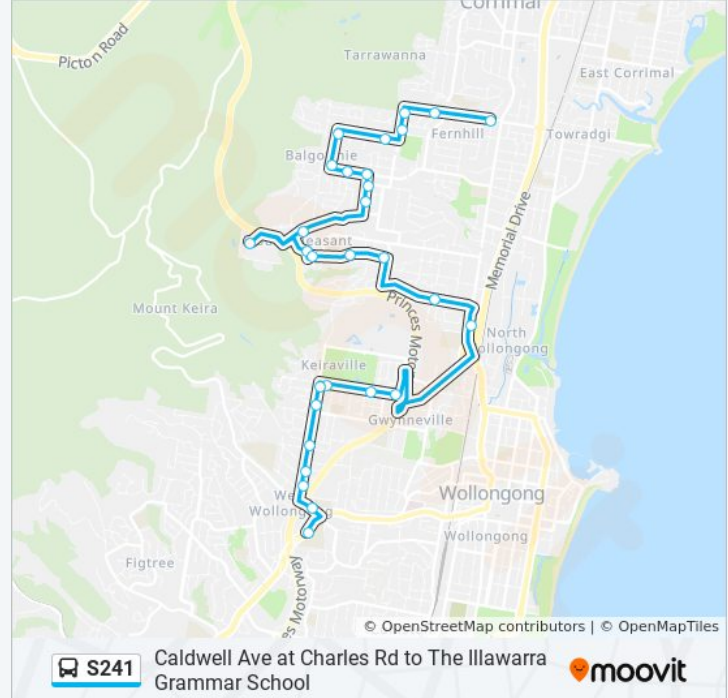

Ramah Ave before Woodlands Pde

Ramah Ave before Foothills Rd

Dunfries Ave opp Gaynor Ave

Princes Hwy opp Lysaght Ave

Murphys Ave at Waitangi St

Murphys Ave opp Wollongong Botanic Garden

Murphys Ave opp Wollongong Conservatorium of Music

Robsons Rd after Murphys Ave

Robsons Rd before Gipps Rd

Robsons Rd before Keira Mine Rd

Robsons Rd at Sheppard St

Robsons Rd after Buckle Cres

Mount Keira Rd before Crown St

The Illawarra Grammar School, Princes Hwy

S241 bus time schedules and route maps are available in an offline PDF at moovitapp.com. Use the [Moovit App](#) to see live bus times, train schedule or subway schedule, and step-by-step directions for all public transit in Sydney.

[About Moovit](#) • [MaaS Solutions](#) • [Supported Countries](#) • [Mooviter Community](#)

© 2024 Moovit - All Rights Reserved

Check Live Arrival Times